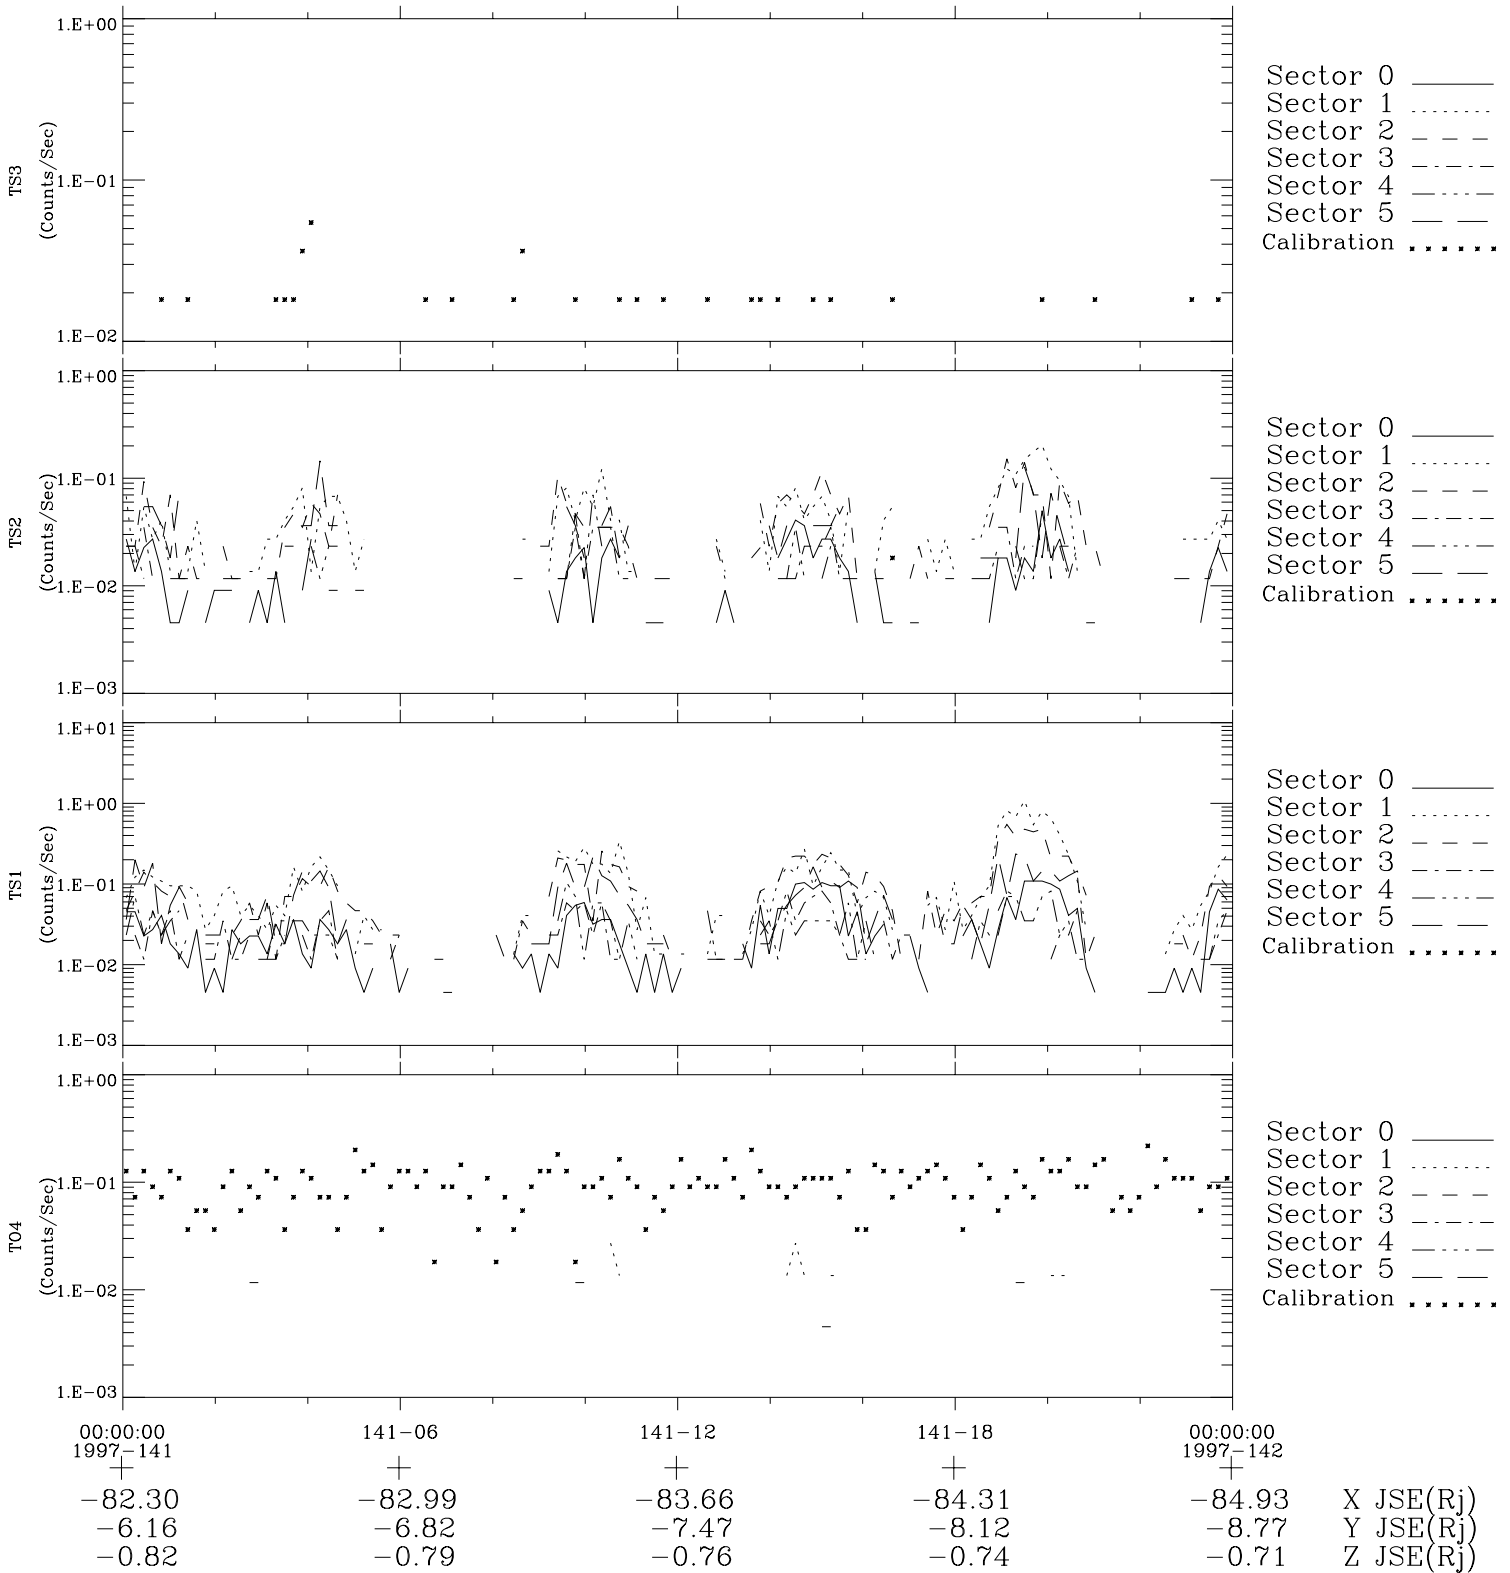

Galileo EPD Real-Time Six-Sector 97141

Software Version: RTLINE_R6 V 1.20
Data Production: 06-03-00
Plot Production: Sat Sep 15 07:50:44 2001

◇ = Jupiter look direction
□ = Corotation look direction