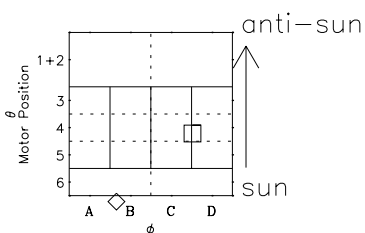

Galileo EPD Real-Time Six-Sector 97141

Software Version: RTLINE_R6 V 1.20
Data Production: 06-03-00
Plot Production: Sat Sep 15 07:50:44 2001

◇ = Jupiter look direction
□ = Corotation look direction