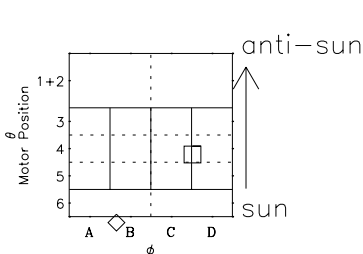

# Galileo EPD Real-Time Six-Sector 97141

Software Version: RTLINE\_R6 V 1.20  
Data Production: 06-03-00  
Plot Production: Sat Sep 15 07:50:43 2001

◇ = Jupiter look direction  
□ = Corotation look direction