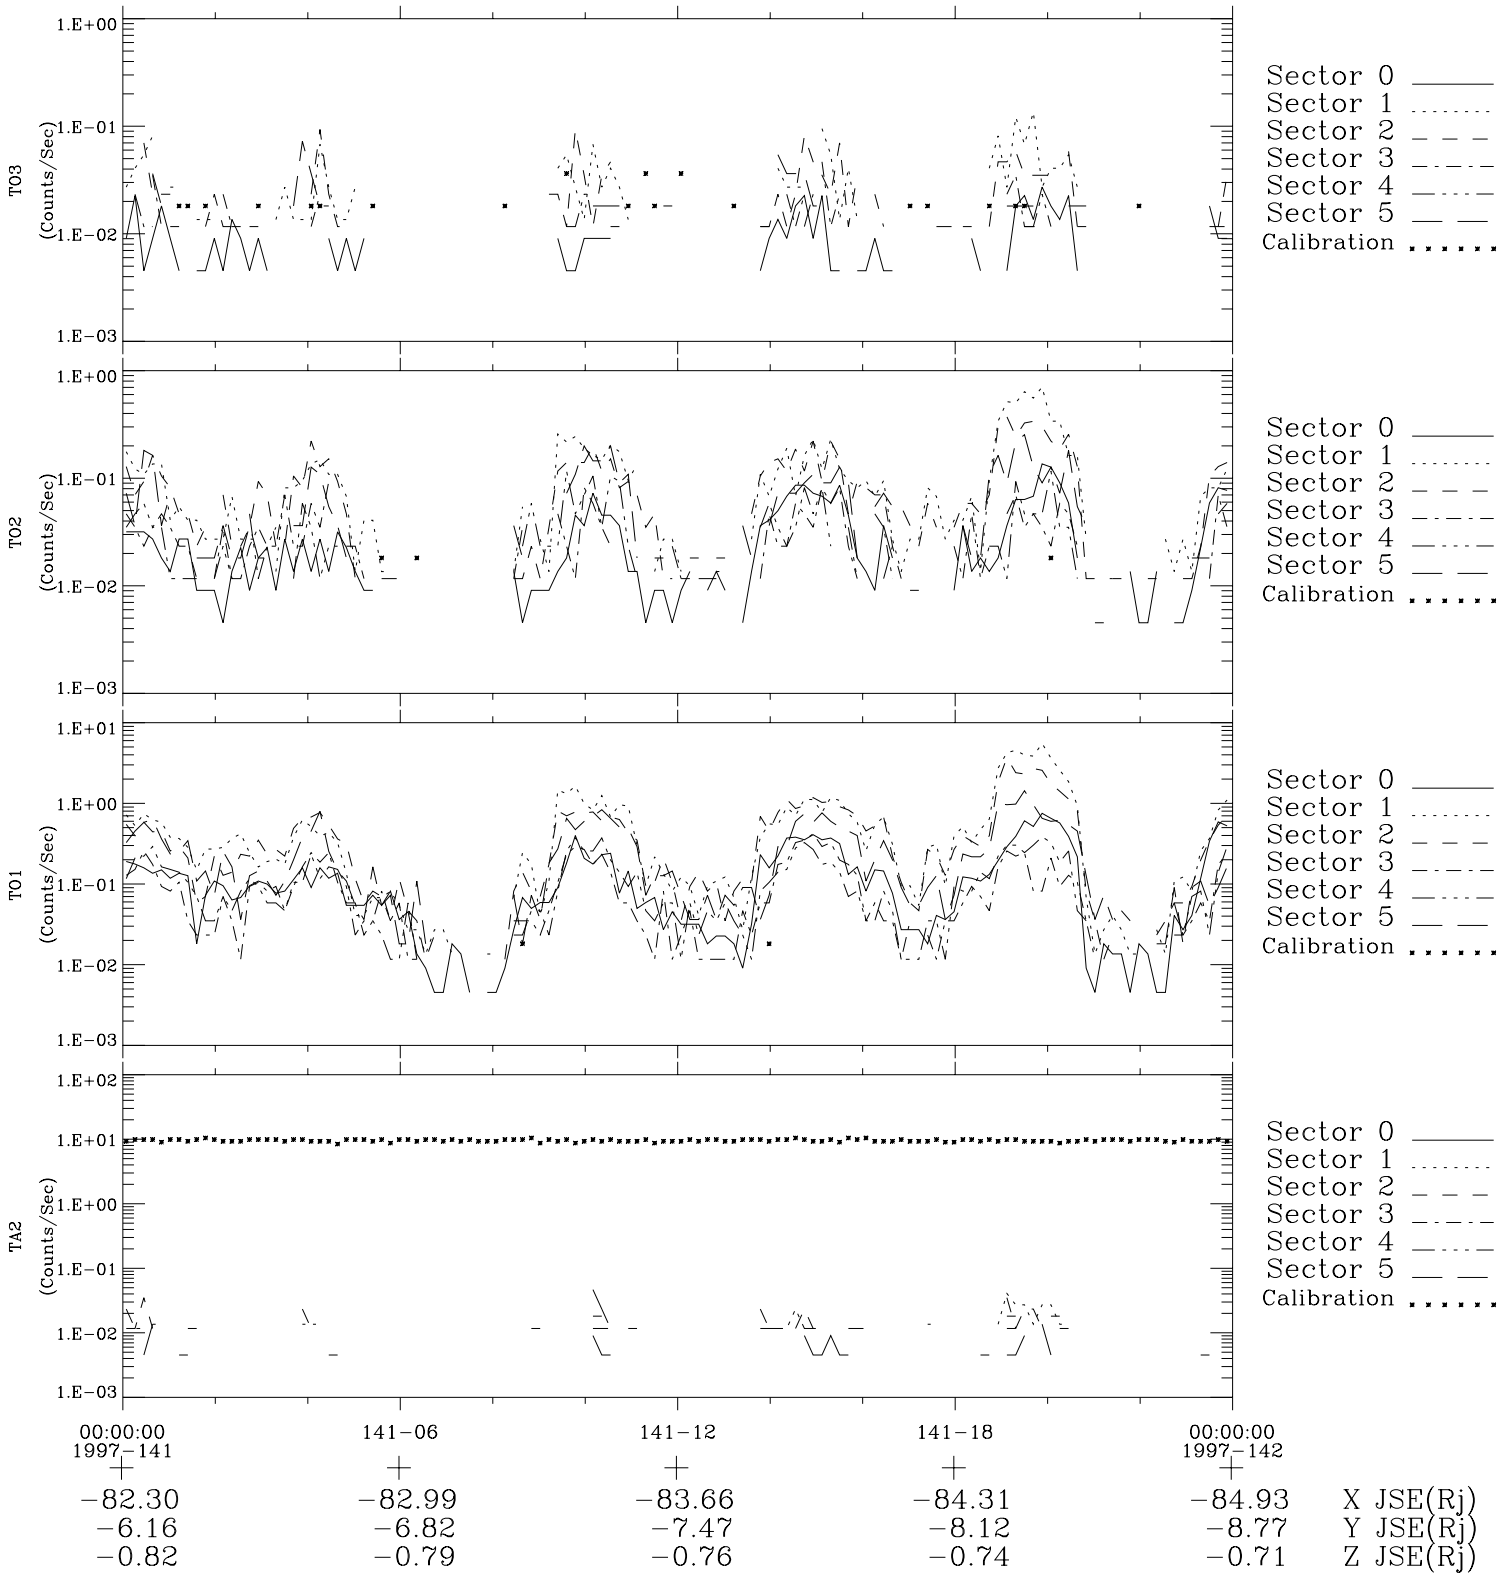

# Galileo EPD Real-Time Six-Sector 97141

Software Version: RTLINE\_R6 V 1.20  
Data Production: 06-03-00  
Plot Production: Sat Sep 15 07:50:43 2001

◇ = Jupiter look direction  
□ = Corotation look direction