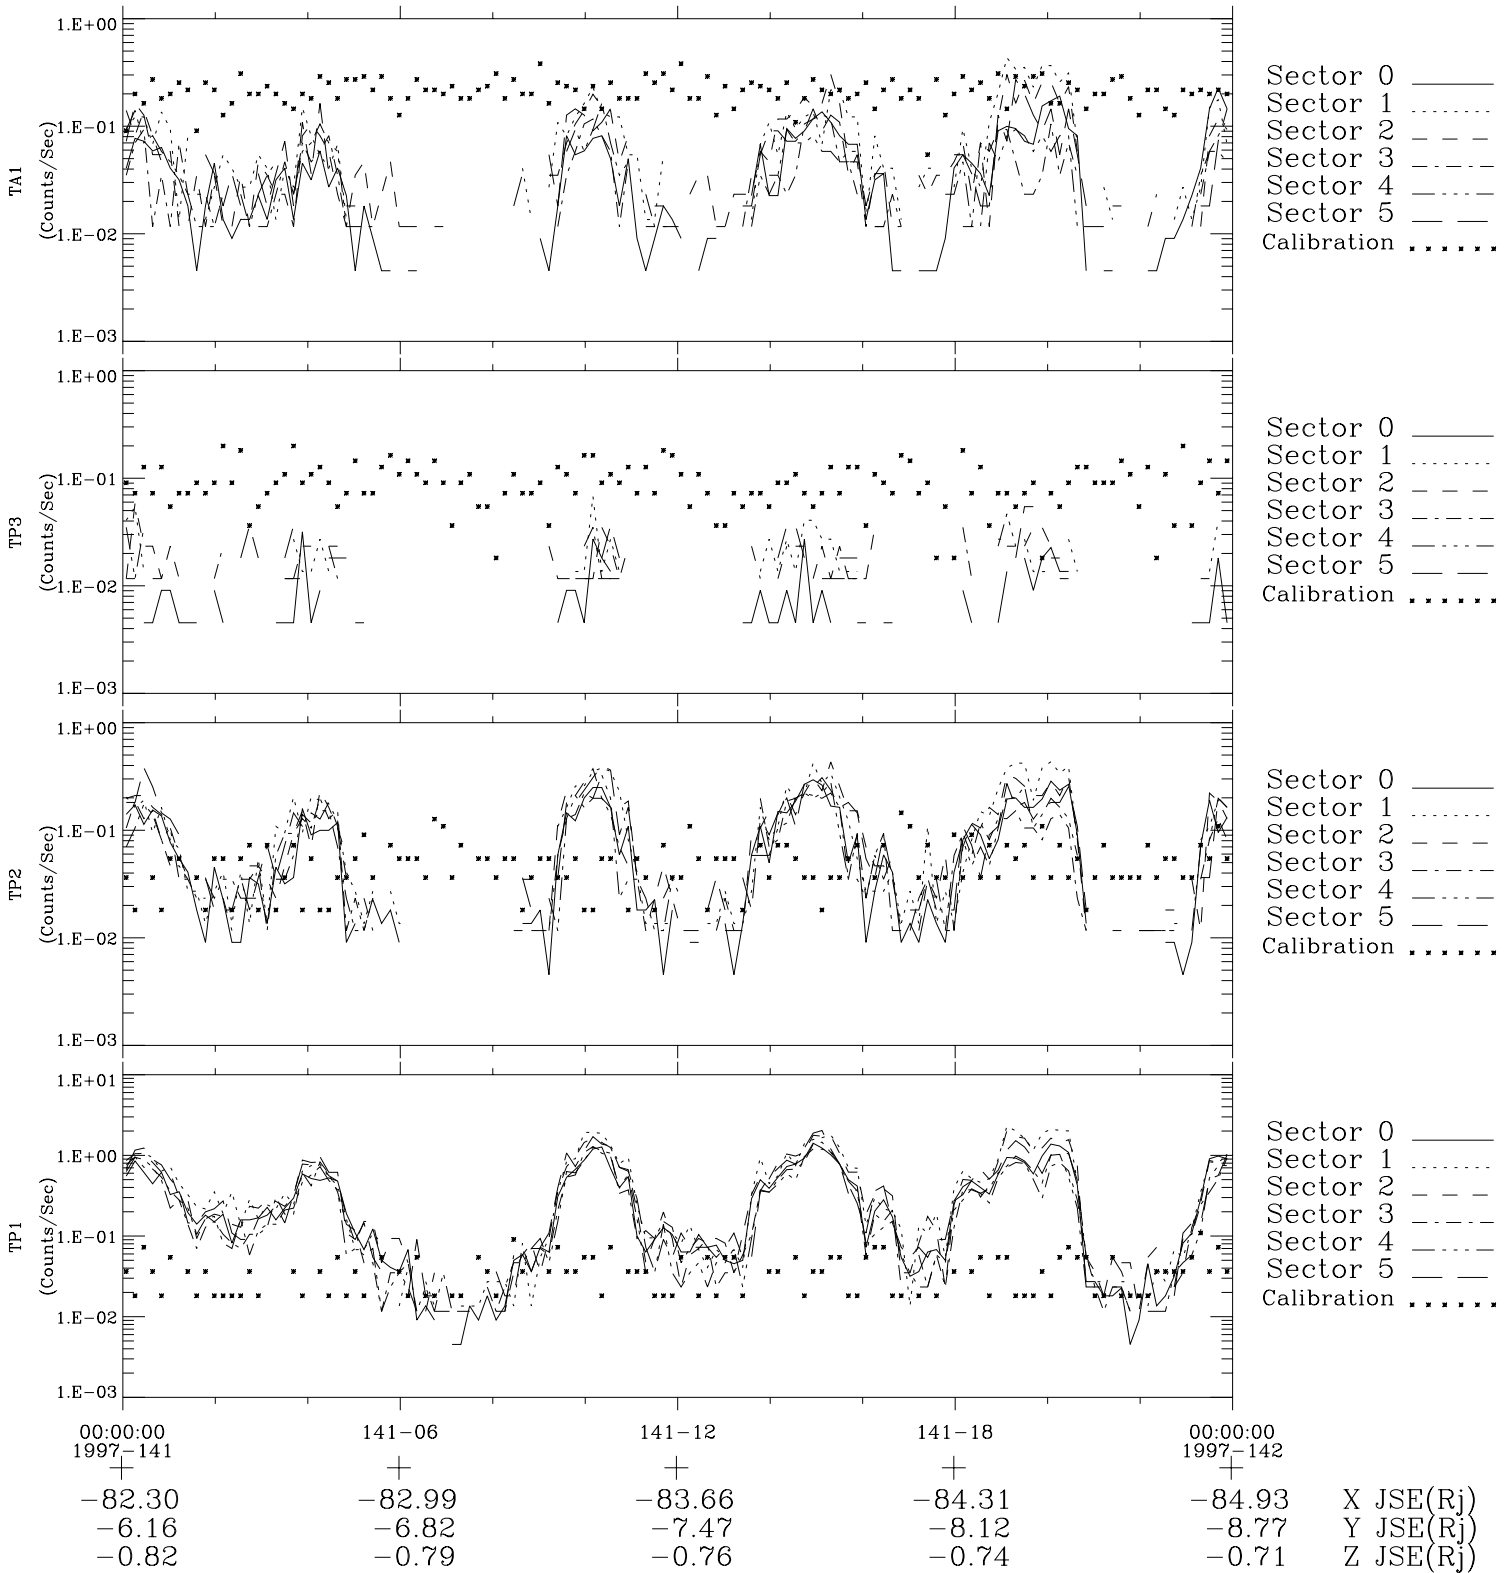

Galileo EPD Real-Time Six-Sector 97141

Software Version: RTLINE_R6 V 1.20
Data Production: 06-03-00
Plot Production: Sat Sep 15 07:50:42 2001

◇ = Jupiter look direction
□ = Corotation look direction