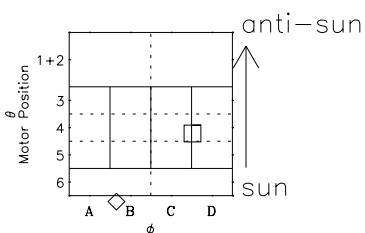

Galileo EPD Real-Time Six-Sector 97141

Software Version: RTLINE_R6 V 1.20
Data Production: 06-03-00
Plot Production: Sat Sep 15 07:50:42 2001

◇ = Jupiter look direction
□ = Corotation look direction