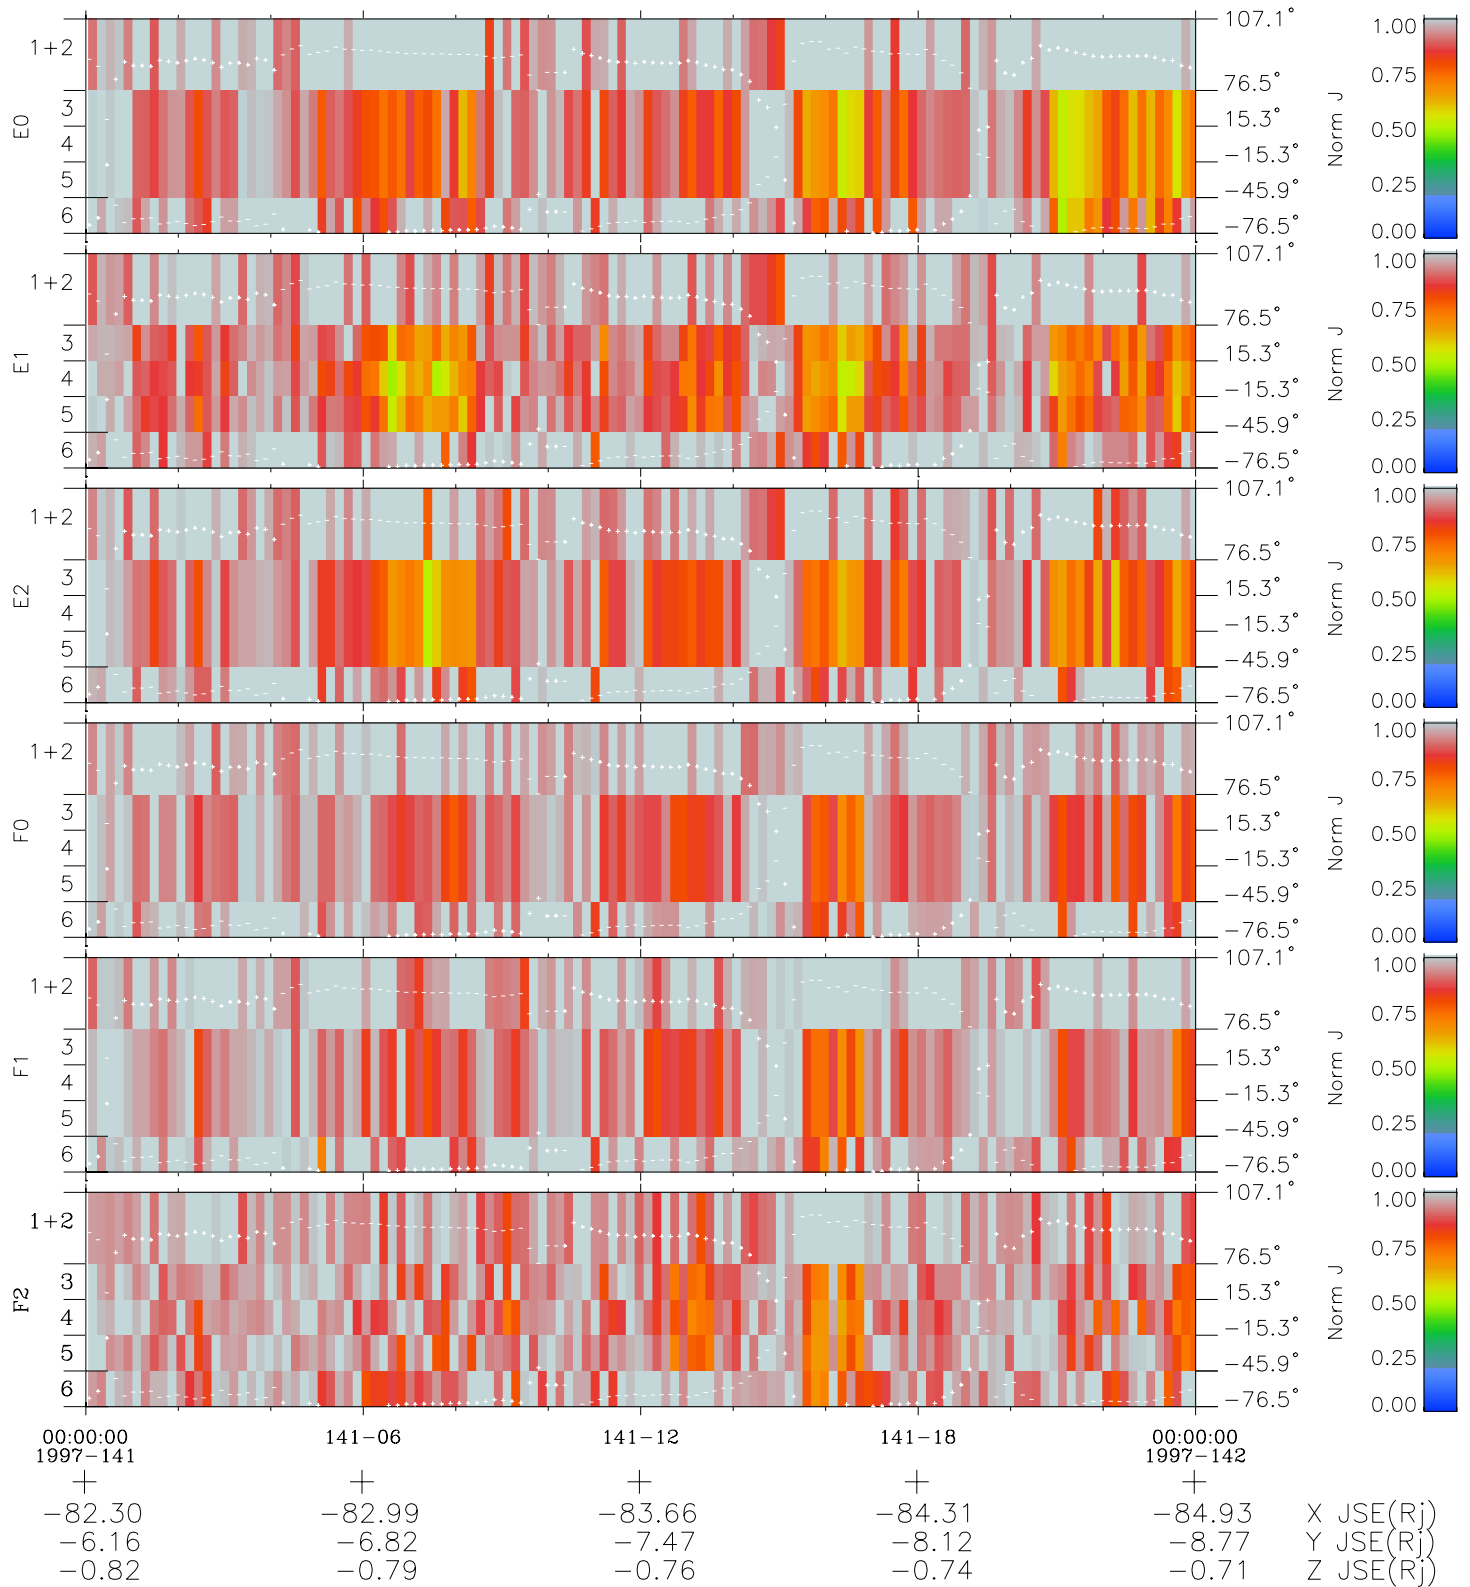

Galileo EPD Real Elevation Anisotropies 97141

Software Version: RTELEV_NORM V 1.20
 Data Production: 06-03-00
 Plot Production: Sat Sep 15 07:49:54 2001
 Color File: wondr3
 Geofactor File: 1.1

- ◇ = Jupiter look direction
- = Corotation look direction