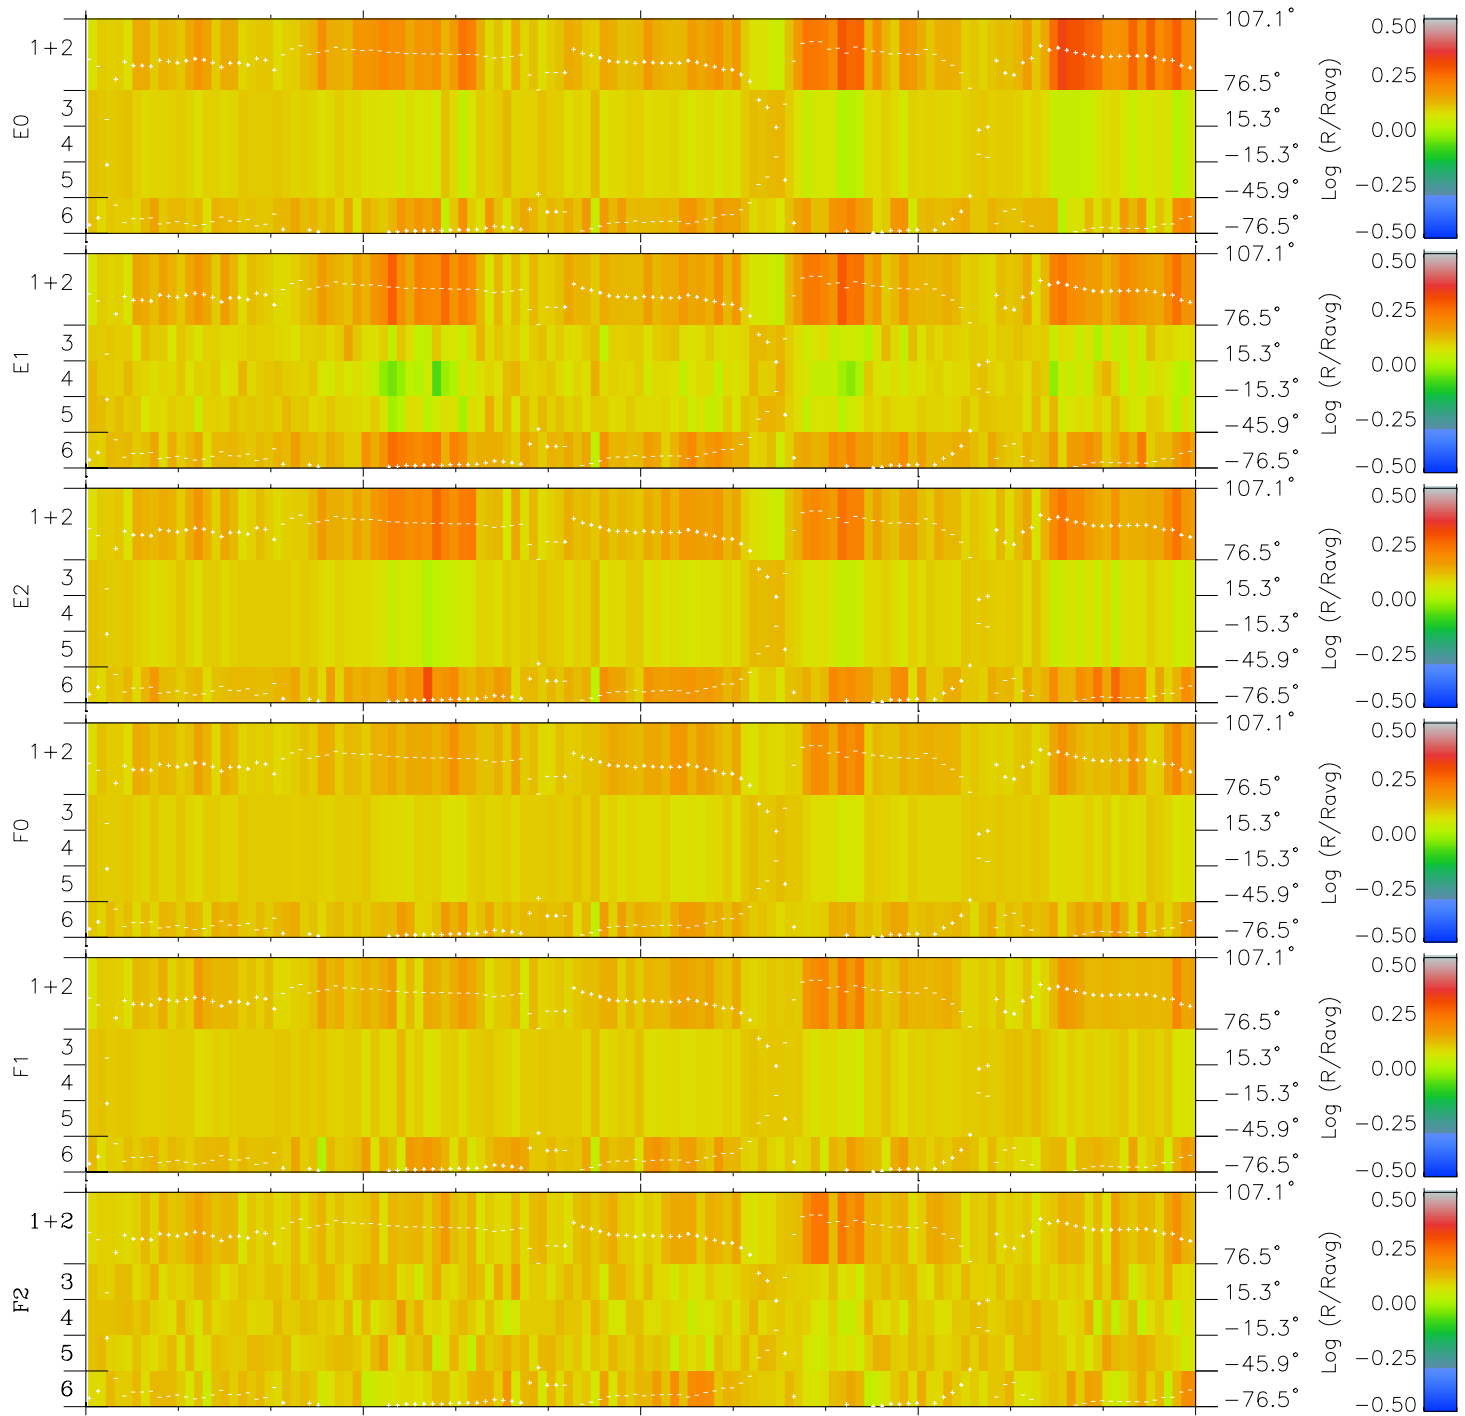

# Galileo EPD Real Elevation Anisotropies 97141

Software Version: RTELEV\_MEAN V 1.20  
 Data Production: 06-03-00  
 Plot Production: Sat Sep 15 07:49:30 2001  
 Color File: wondr3  
 Geofactor File: 1.1

00:00:00 1997-141	141-06	141-12	141-18	00:00:00 1997-142	
+	+	+	+	+	
-82.30	-82.99	-83.66	-84.31	-84.93	X JSE(R <sub>j</sub> )
-6.16	-6.82	-7.47	-8.12	-8.77	Y JSE(R <sub>j</sub> )
-0.82	-0.79	-0.76	-0.74	-0.71	Z JSE(R <sub>j</sub> )

- ◇ = Jupiter look direction
- = Corotation look direction