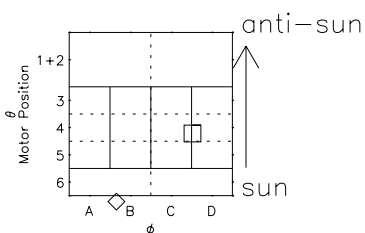

- = Jupiter look direction
- = Corotation look direction