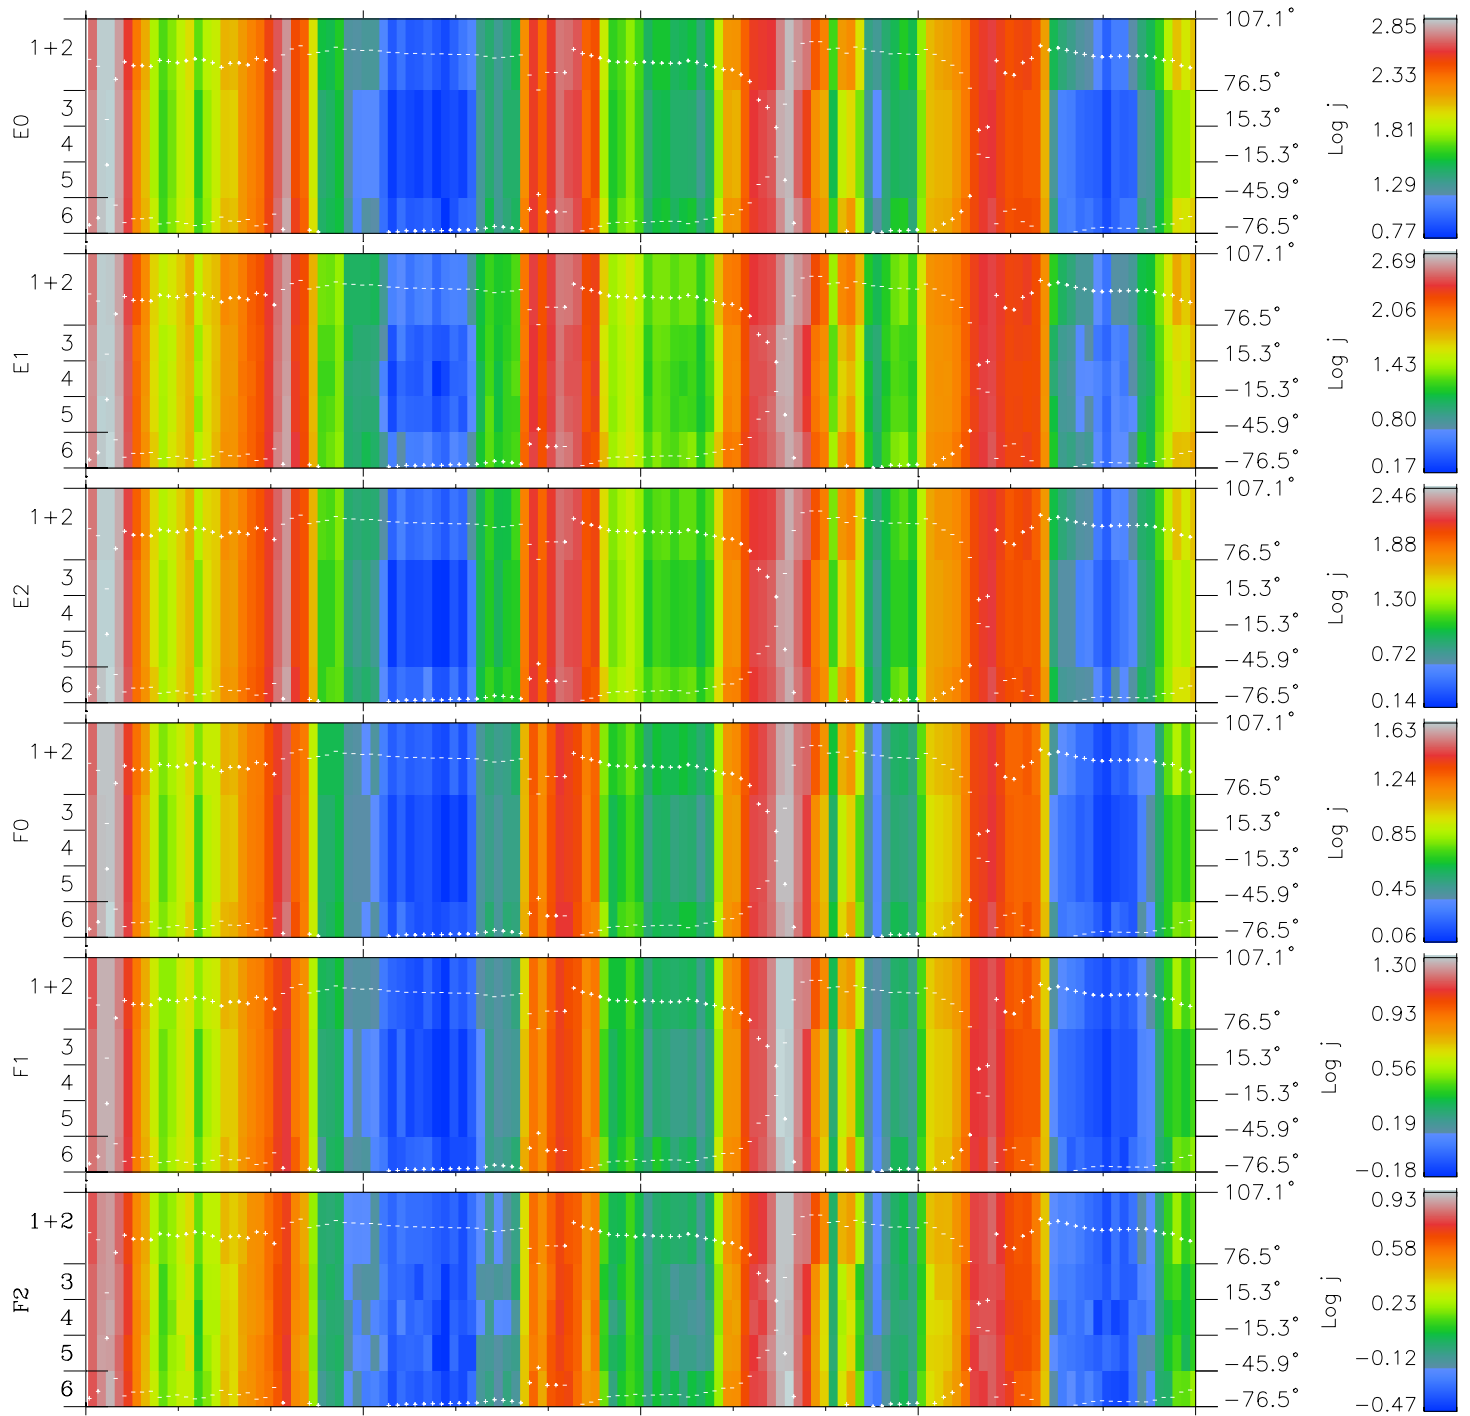

# Galileo EPD Real Elevation Anisotropies 97141

Software Version: RTELEV\_FLUX V 1.20  
Data Production: 06-03-00  
Plot Production: Sat Sep 15 07:49:42 2001  
Color File: wondr3  
Geofactor File: 1.1

00:00:00 1997-141	141-06	141-12	141-18	00:00:00 1997-142	
+	+	+	+	+	
-82.30	-82.99	-83.66	-84.31	-84.93	X JSE(R <sub>j</sub> )
-6.16	-6.82	-7.47	-8.12	-8.77	Y JSE(R <sub>j</sub> )
-0.82	-0.79	-0.76	-0.74	-0.71	Z JSE(R <sub>j</sub> )

- ◇ = Jupiter look direction
- = Corotation look direction