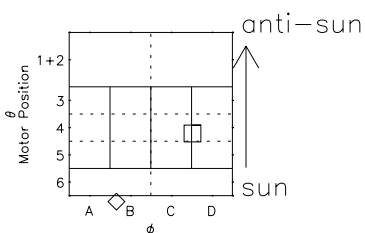

# Galileo EPD Real Elevation Anisotropies 97141

Software Version: RTELEV\_FLUX V 1.20  
Data Production: 06-03-00  
Plot Production: Sat Sep 15 07:49:42 2001  
Color File: wondr3  
Geofactor File: 1.1

00:00:00 1997-141	141-06	141-12	141-18	00:00:00 1997-142	
+	+	+	+	+	
-82.30	-82.99	-83.66	-84.31	-84.93	X JSE(R <sub>j</sub> )
-6.16	-6.82	-7.47	-8.12	-8.77	Y JSE(R <sub>j</sub> )
-0.82	-0.79	-0.76	-0.74	-0.71	Z JSE(R <sub>j</sub> )

- ◇ = Jupiter look direction
- = Corotation look direction