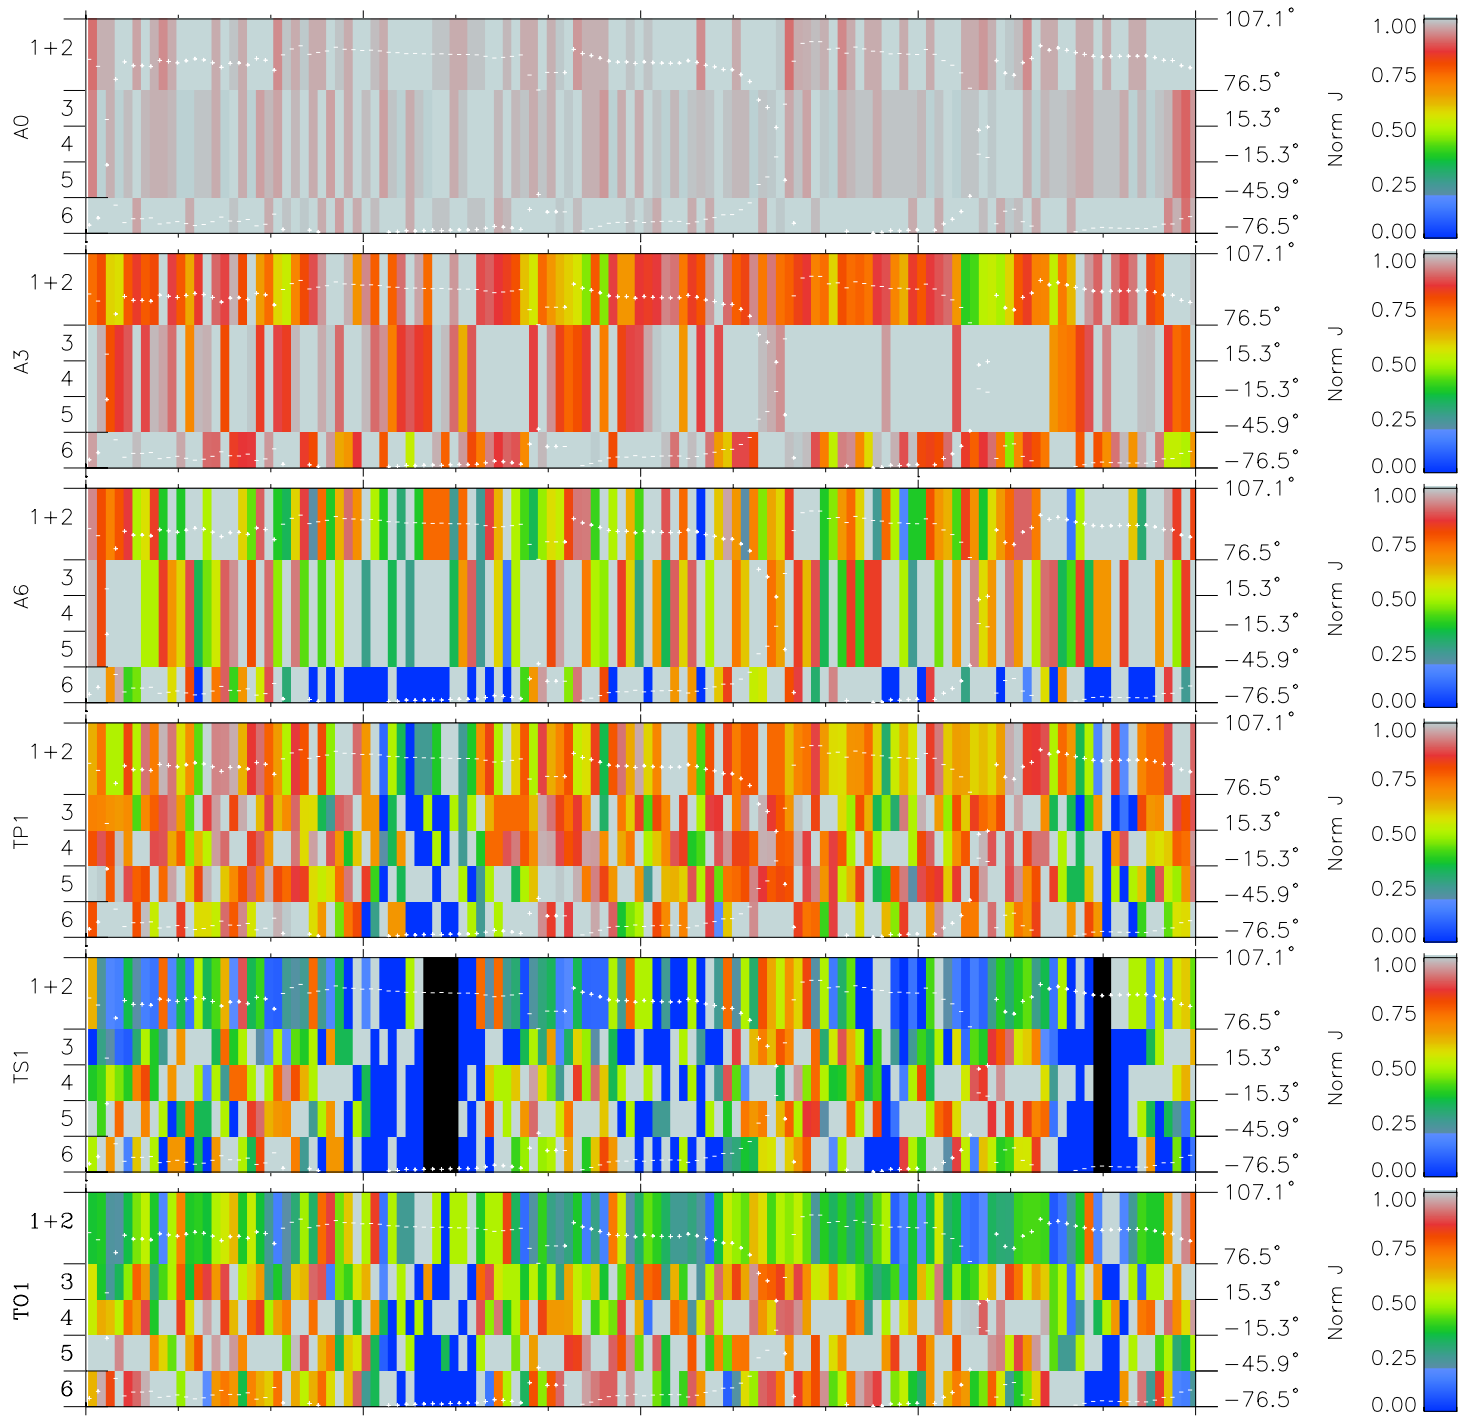

# Galileo EPD Real Elevation Anisotropies 97141

Software Version: RTELEV\_NORM V 1.20  
Data Production: 06-03-00  
Plot Production: Sat Sep 15 07:49:48 2001  
Color File: wondr3  
Geofactor File: 1.1

00:00:00 1997-141	141-06	141-12	141-18	00:00:00 1997-142	
+	+	+	+	+	
-82.30	-82.99	-83.66	-84.31	-84.93	X JSE(R <sub>j</sub> )
-6.16	-6.82	-7.47	-8.12	-8.77	Y JSE(R <sub>j</sub> )
-0.82	-0.79	-0.76	-0.74	-0.71	Z JSE(R <sub>j</sub> )

◇ = Jupiter look direction  
□ = Corotation look direction