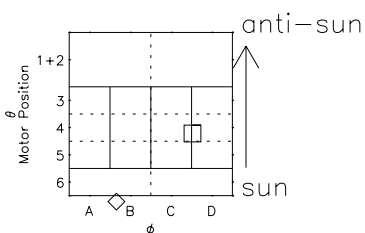

# Galileo EPD Real Elevation Anisotropies 97141

Software Version: RTELEV\_NORM V 1.20  
Data Production: 06-03-00  
Plot Production: Sat Sep 15 07:49:48 2001  
Color File: wondr3  
Geofactor File: 1.1

00:00:00 1997-141	141-06	141-12	141-18	00:00:00 1997-142	
+	+	+	+	+	
-82.30	-82.99	-83.66	-84.31	-84.93	X JSE(R <sub>j</sub> )
-6.16	-6.82	-7.47	-8.12	-8.77	Y JSE(R <sub>j</sub> )
-0.82	-0.79	-0.76	-0.74	-0.71	Z JSE(R <sub>j</sub> )

◇ = Jupiter look direction  
□ = Corotation look direction