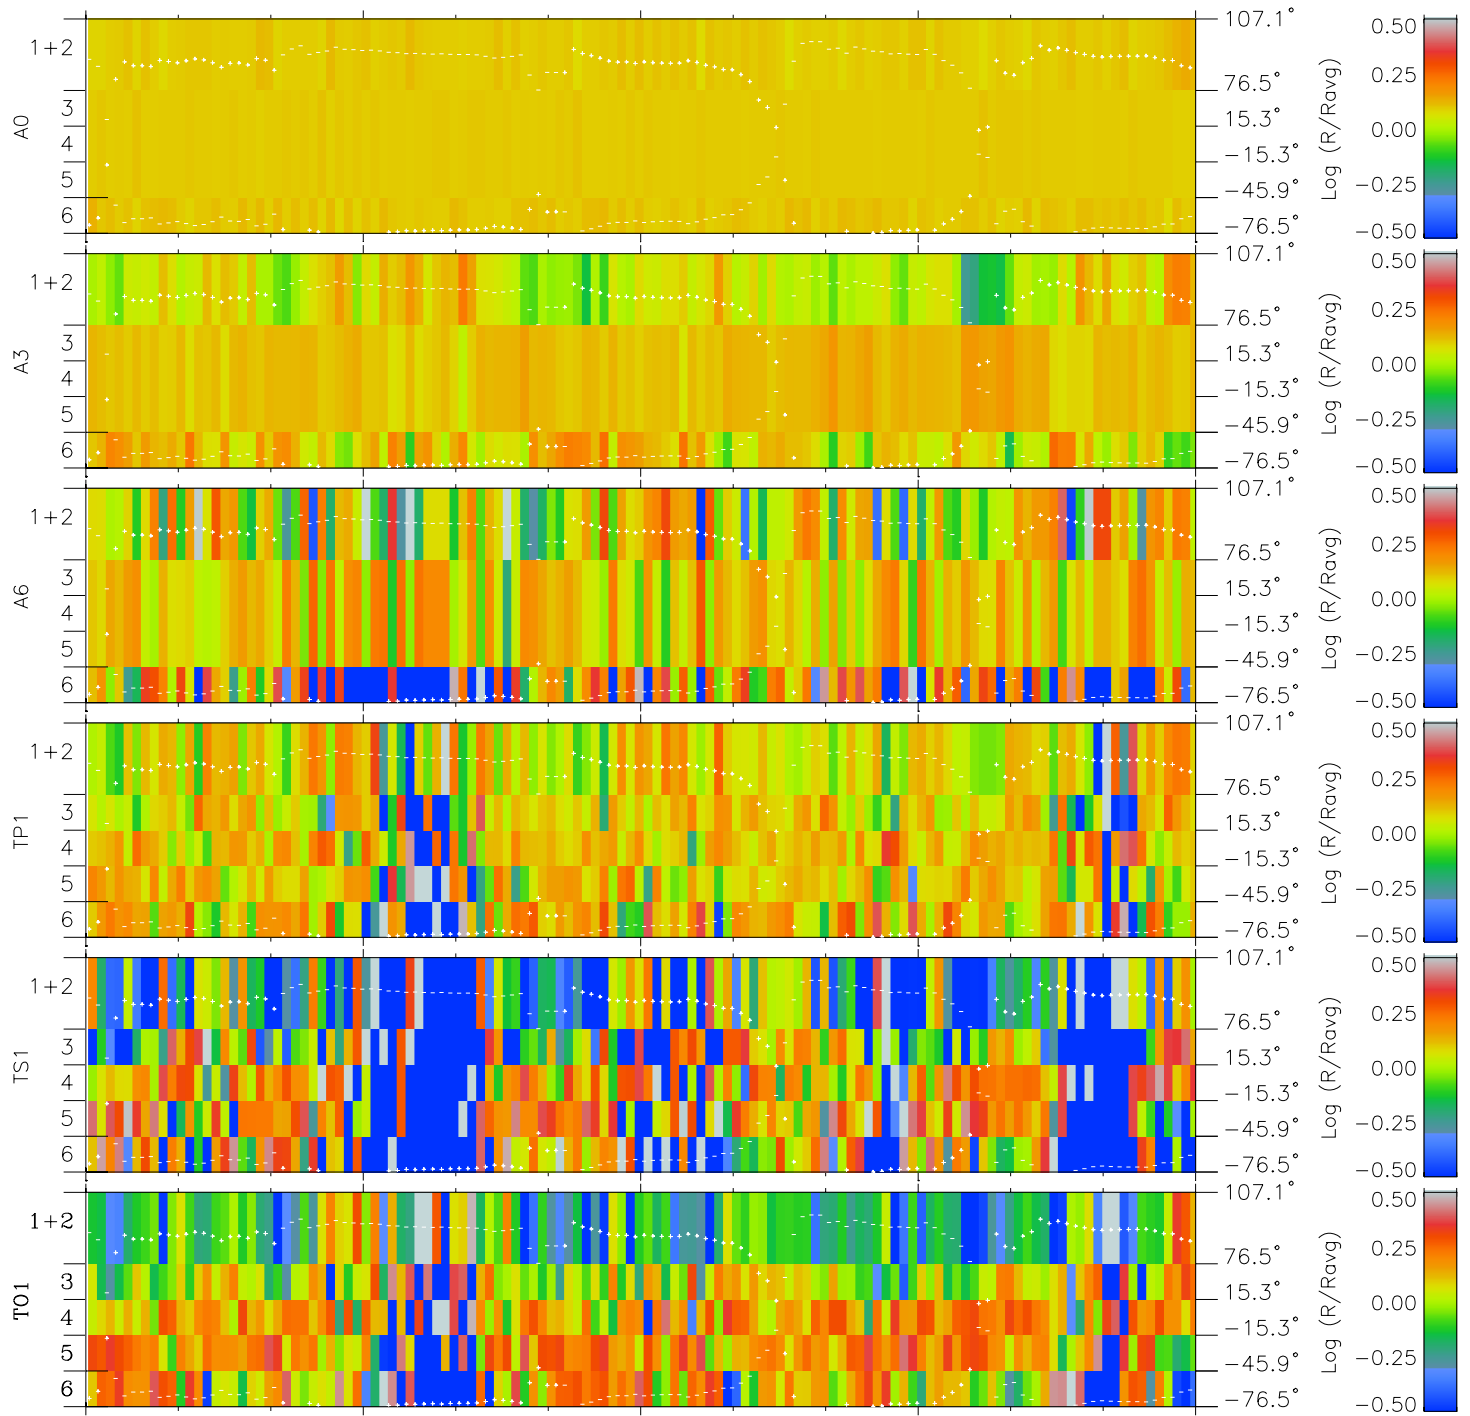

Galileo EPD Real Elevation Anisotropies 97141

Software Version: RTELEV_MEAN V 1.20
Data Production: 06-03-00
Plot Production: Sat Sep 15 07:49:24 2001
Color File: wondr3
Geofactor File: 1.1

00:00:00 1997-141	141-06	141-12	141-18	00:00:00 1997-142	
+	+	+	+	+	X JSE(R _j)
-82.30	-82.99	-83.66	-84.31	-84.93	Y JSE(R _j)
-6.16	-6.82	-7.47	-8.12	-8.77	Z JSE(R _j)
-0.82	-0.79	-0.76	-0.74	-0.71	

- ◇ = Jupiter look direction
- = Corotation look direction