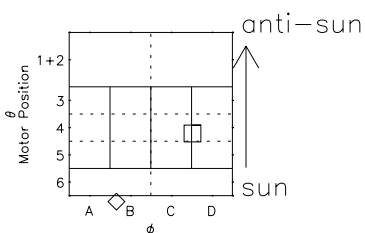

Galileo EPD Real Elevation Anisotropies 97141

Software Version: RTELEV_MEAN V 1.20
Data Production: 06-03-00
Plot Production: Sat Sep 15 07:49:24 2001
Color File: wondr3
Geofactor File: 1.1

00:00:00 1997-141	141-06	141-12	141-18	00:00:00 1997-142	
+	+	+	+	+	X JSE(R _j)
-82.30	-82.99	-83.66	-84.31	-84.93	Y JSE(R _j)
-6.16	-6.82	-7.47	-8.12	-8.77	Z JSE(R _j)
-0.82	-0.79	-0.76	-0.74	-0.71	

- ◇ = Jupiter look direction
- = Corotation look direction