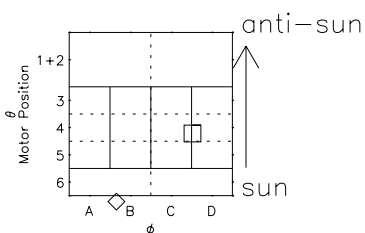

# Galileo EPD Real Elevation Anisotropies 97141

Software Version: RTELEV\_FLUX V 1.20  
Data Production: 06-03-00  
Plot Production: Sat Sep 15 07:49:36 2001  
Color File: wondr3  
Geofactor File: 1.1

00:00:00 1997-141	141-06	141-12	141-18	00:00:00 1997-142	
+	+	+	+	+	X JSE(R <sub>j</sub> )
-82.30	-82.99	-83.66	-84.31	-84.93	Y JSE(R <sub>j</sub> )
-6.16	-6.82	-7.47	-8.12	-8.77	Z JSE(R <sub>j</sub> )
-0.82	-0.79	-0.76	-0.74	-0.71	

- ◇ = Jupiter look direction
- = Corotation look direction