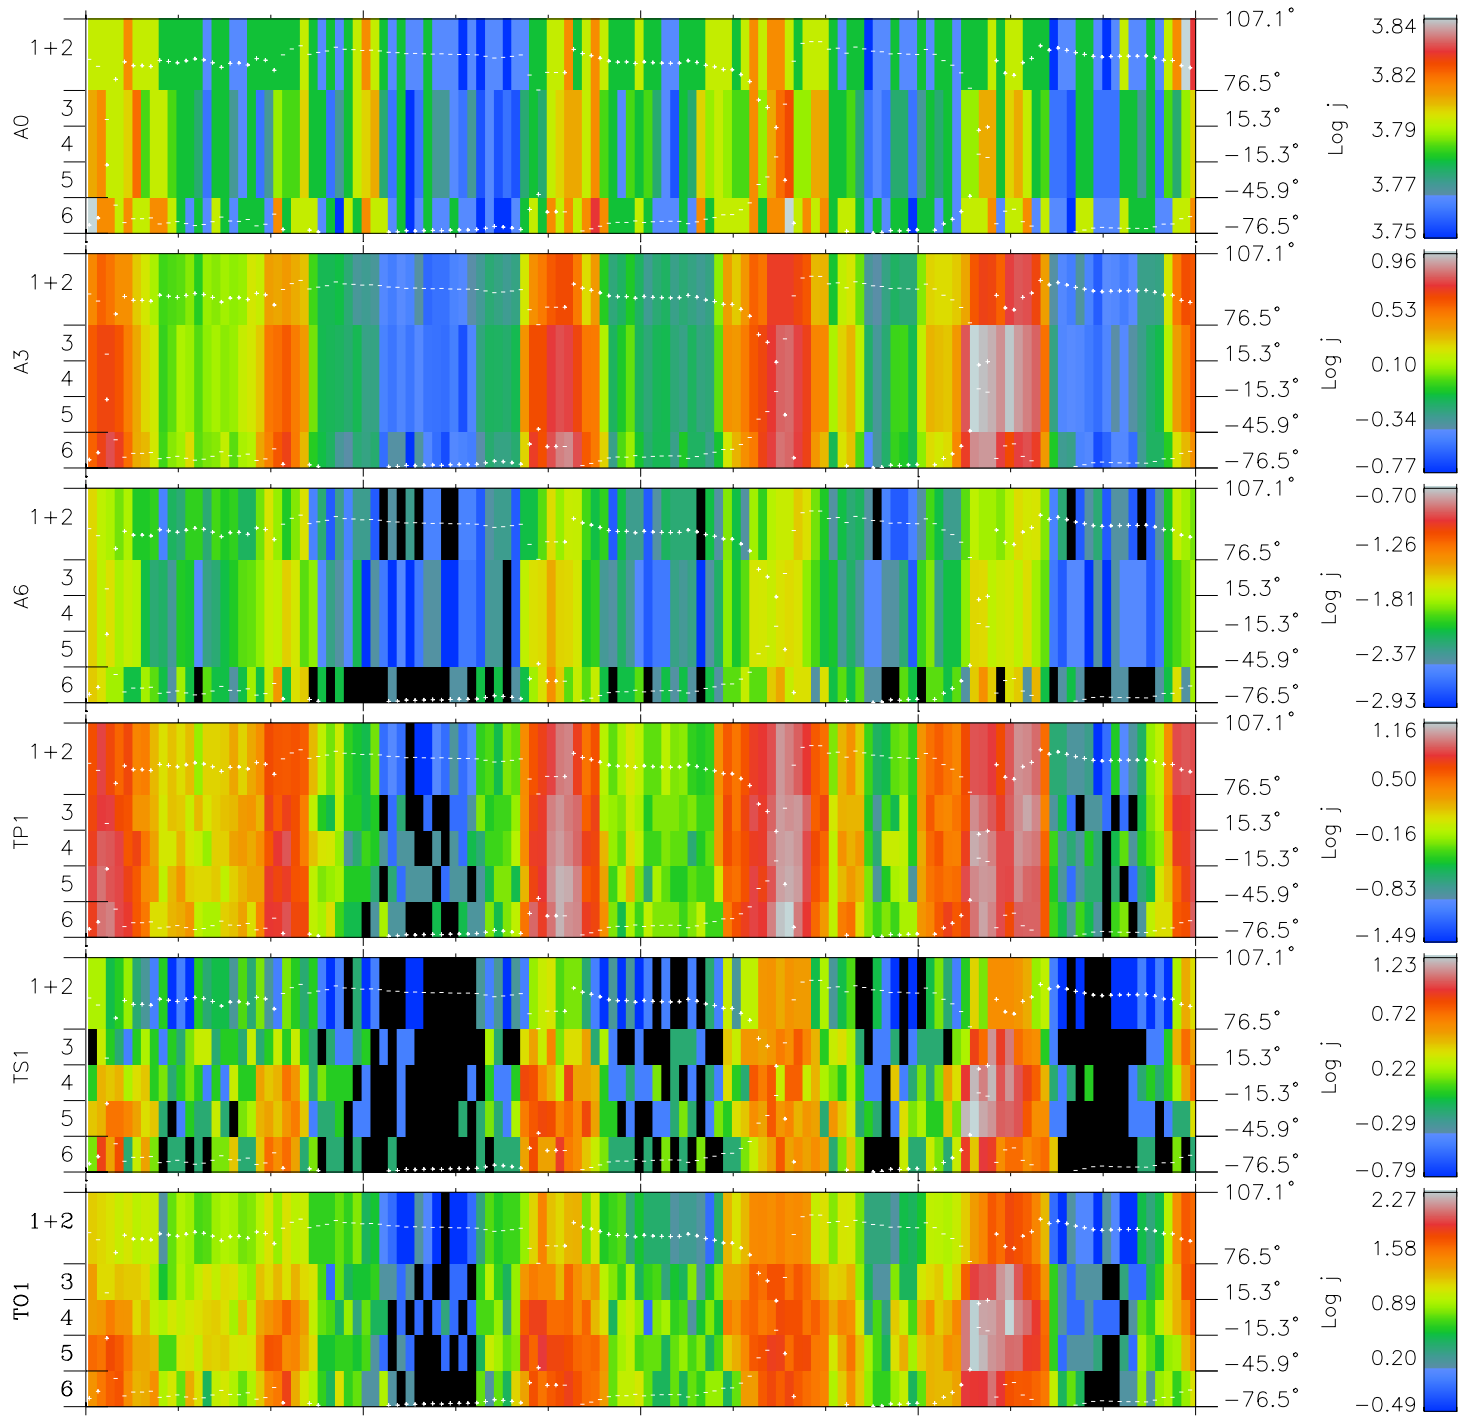

# Galileo EPD Real Elevation Anisotropies 97141

Software Version: RTELEV\_FLUX V 1.20  
Data Production: 06-03-00  
Plot Production: Sat Sep 15 07:49:36 2001  
Color File: wondr3  
Geofactor File: 1.1

00:00:00 1997-141	141-06	141-12	141-18	00:00:00 1997-142	
+	+	+	+	+	X JSE(R <sub>j</sub> )
-82.30	-82.99	-83.66	-84.31	-84.93	Y JSE(R <sub>j</sub> )
-6.16	-6.82	-7.47	-8.12	-8.77	Z JSE(R <sub>j</sub> )
-0.82	-0.79	-0.76	-0.74	-0.71	

- ◇ = Jupiter look direction
- = Corotation look direction