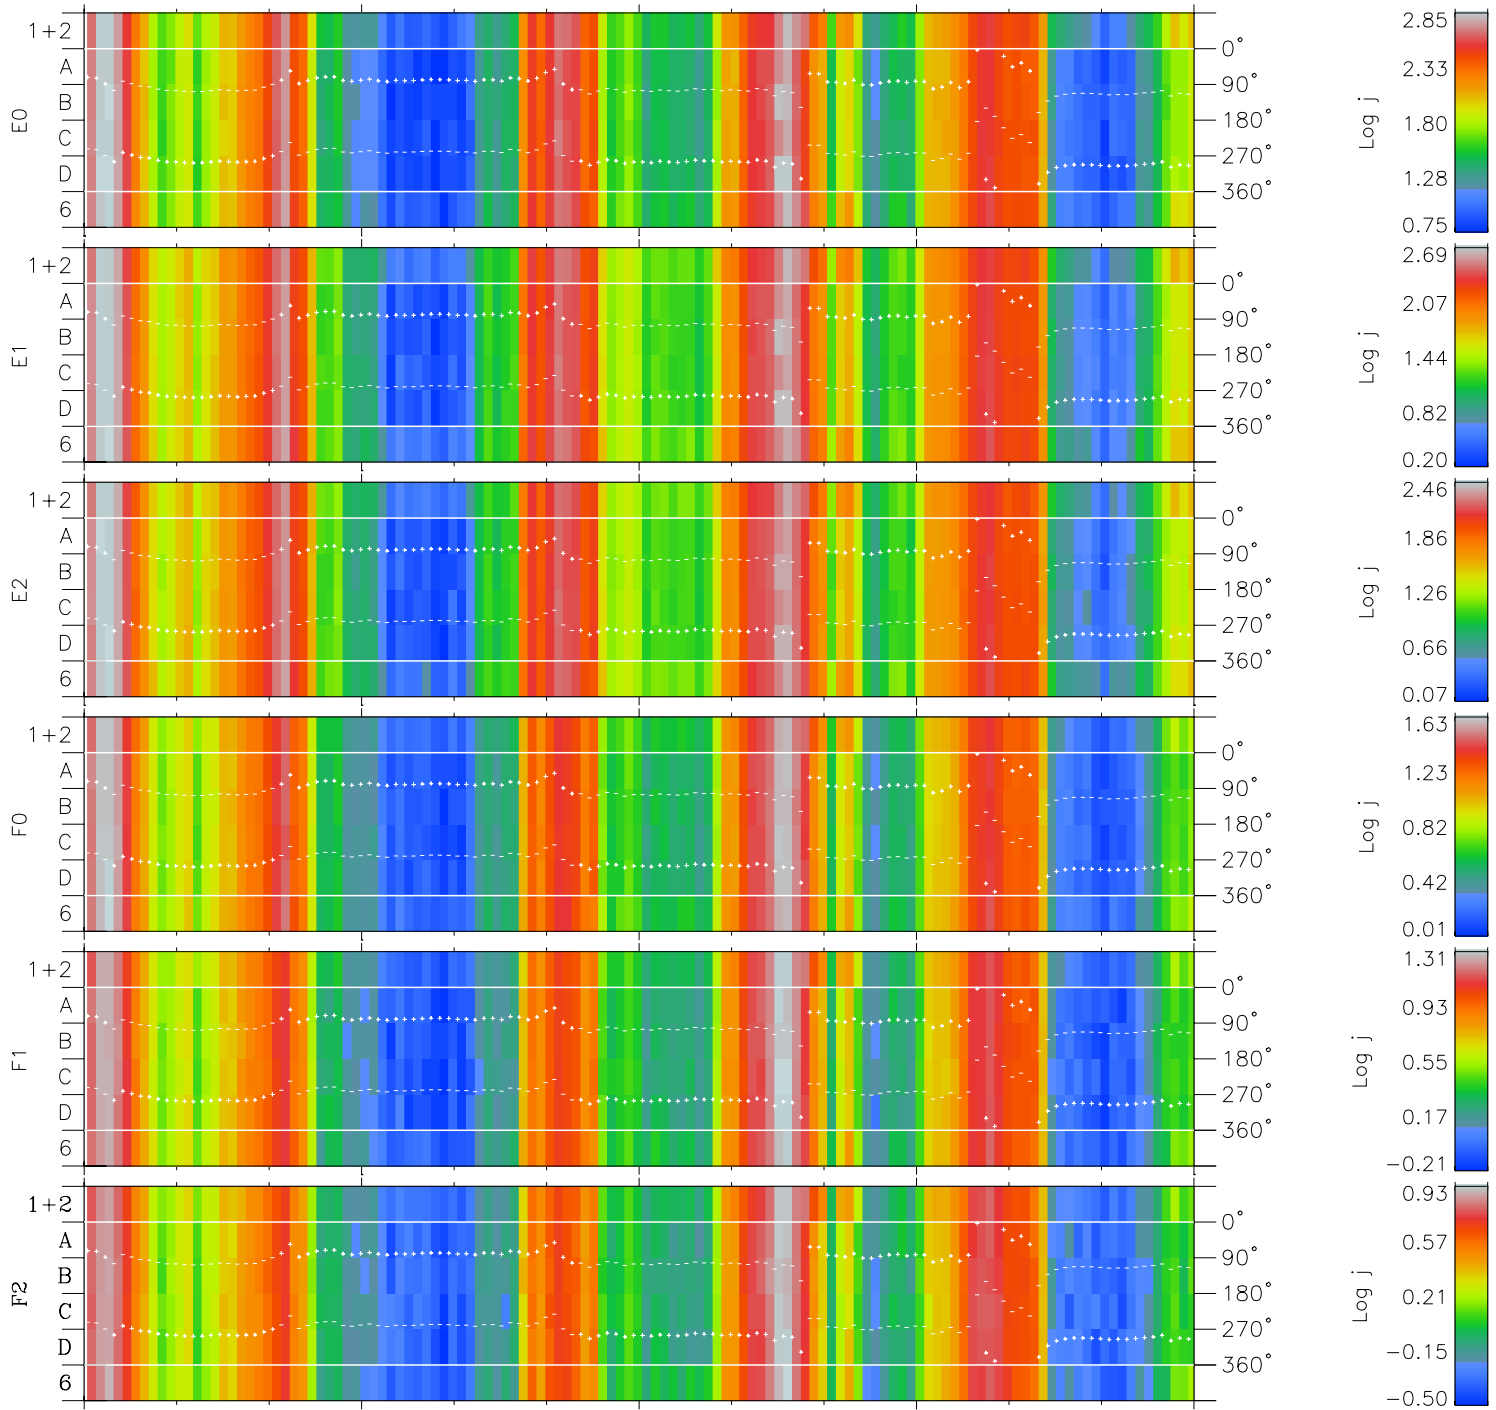

Galileo EPD Real Time Azimuth Anisotropies 97141

Software Version: RTAZIM_FLUX V 1.20
Data Production: 06-03-00
Plot Production: Sat Sep 15 07:50:18 2001
Color File: wondr3
Geofactor File: 1.1

00:00:00 1997-141	141-06	141-12	141-18	00:00:00 1997-142	
+	+	+	+	+	
-82.30	-82.99	-83.66	-84.31	-84.93	X JSE(R _j)
-6.16	-6.82	-7.47	-8.12	-8.77	Y JSE(R _j)
-0.82	-0.79	-0.76	-0.74	-0.71	Z JSE(R _j)

◇ = Jupiter look direction
□ = Corotation look direction