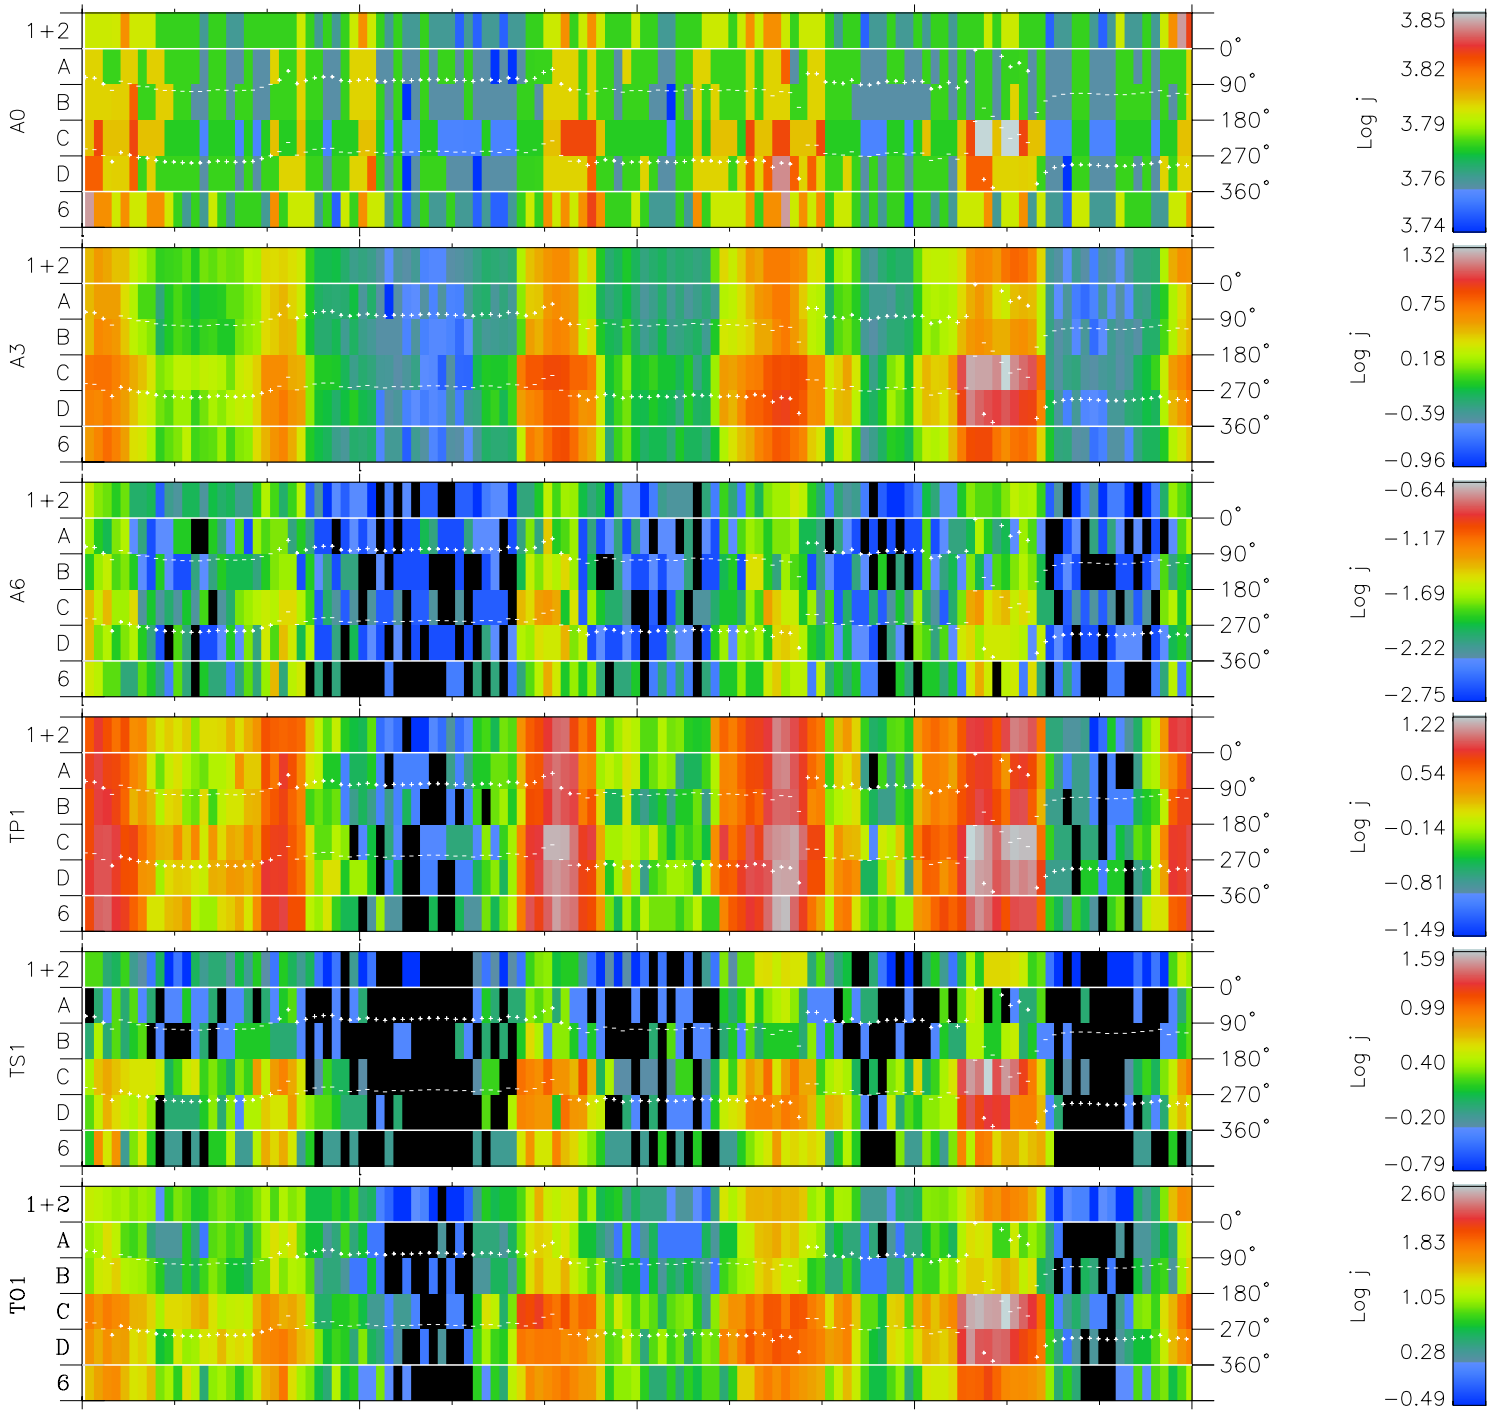

Galileo EPD Real Time Azimuth Anisotropies 97141

Software Version: RTAZIM_FLUX V 1.20
Data Production: 06-03-00
Plot Production: Sat Sep 15 07:50:12 2001
Color File: wondr3
Geofactor File: 1.1

00:00:00 1997-141	141-06	141-12	141-18	00:00:00 1997-142	
+	+	+	+	+	X JSE(R _j)
-82.30	-82.99	-83.66	-84.31	-84.93	Y JSE(R _j)
-6.16	-6.82	-7.47	-8.12	-8.77	Z JSE(R _j)
-0.82	-0.79	-0.76	-0.74	-0.71	

◇ = Jupiter look direction
□ = Corotation look direction