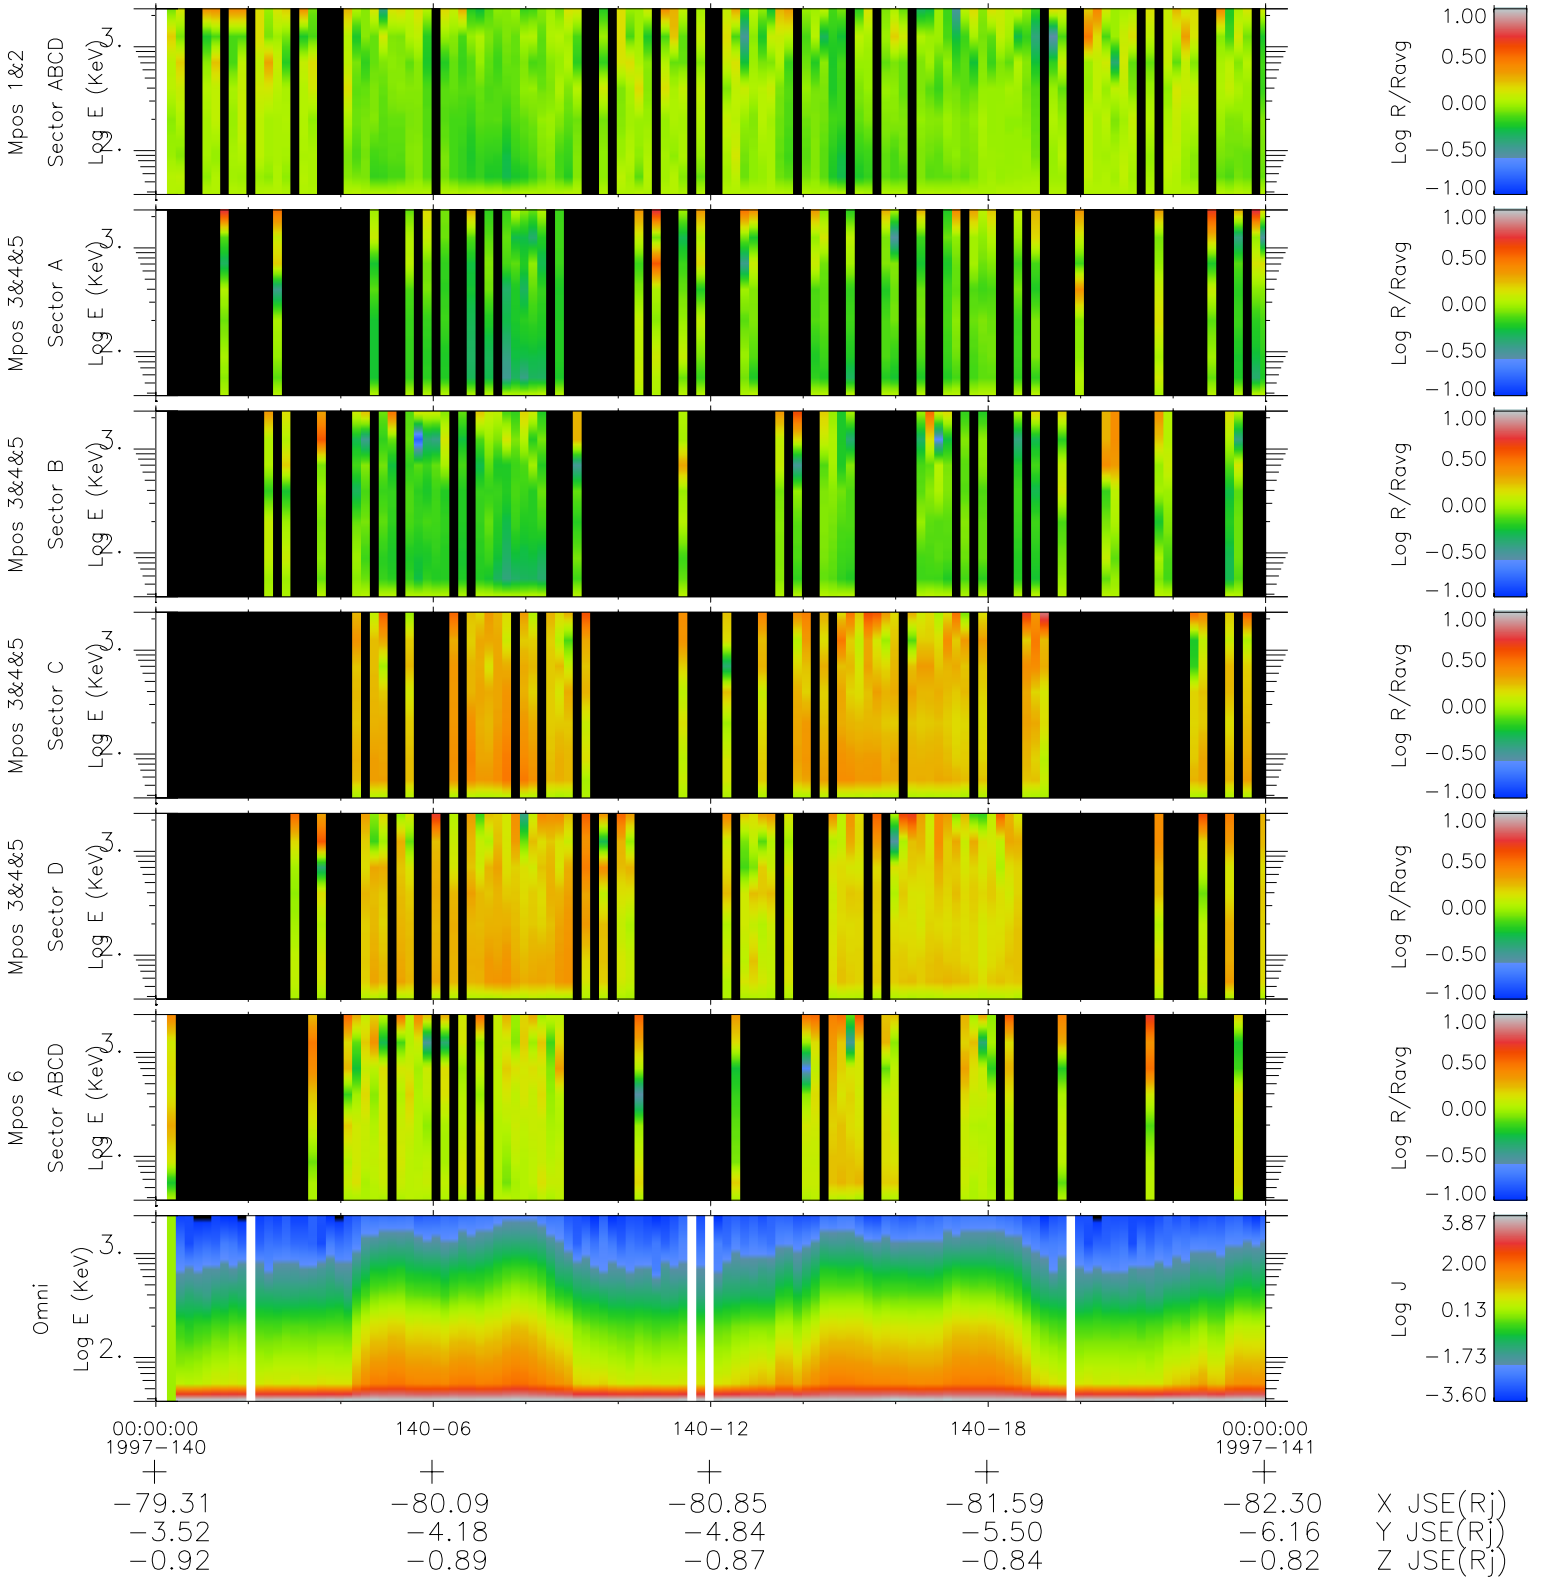

Galileo EPD Real Time R6 Ions Spectra 97140

Software Version: RTSPEC_R6 V 1.20
 Data Production: 06-03-00
 Plot Production: Sat Sep 15 07:40:07 2001
 Color File: wondr3
 Geofactor File: 1.1

◇ = Jupiter look direction
 □ = Corotation look direction