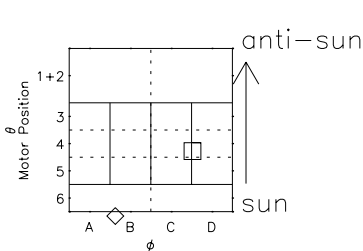

Galileo EPD Real Time R6 Ions Spectra 97140

Software Version: RTSPEC_R6 V 1.20
 Data Production: 06-03-00
 Plot Production: Sat Sep 15 07:40:07 2001
 Color File: wondr3
 Geofactor File: 1.1

◇ = Jupiter look direction
 □ = Corotation look direction