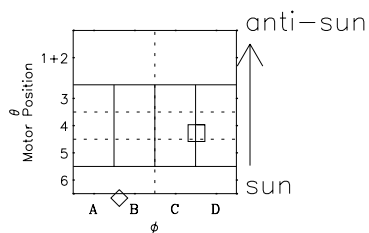

Galileo EPD Real-Time Omni 97140

Software Version: RTLINE_OMNI V 1.20
Data Production: 06-03-00
Plot Production: Sat Sep 15 07:42:25 2001

- ◇ = Jupiter look direction
- = Corotation look direction