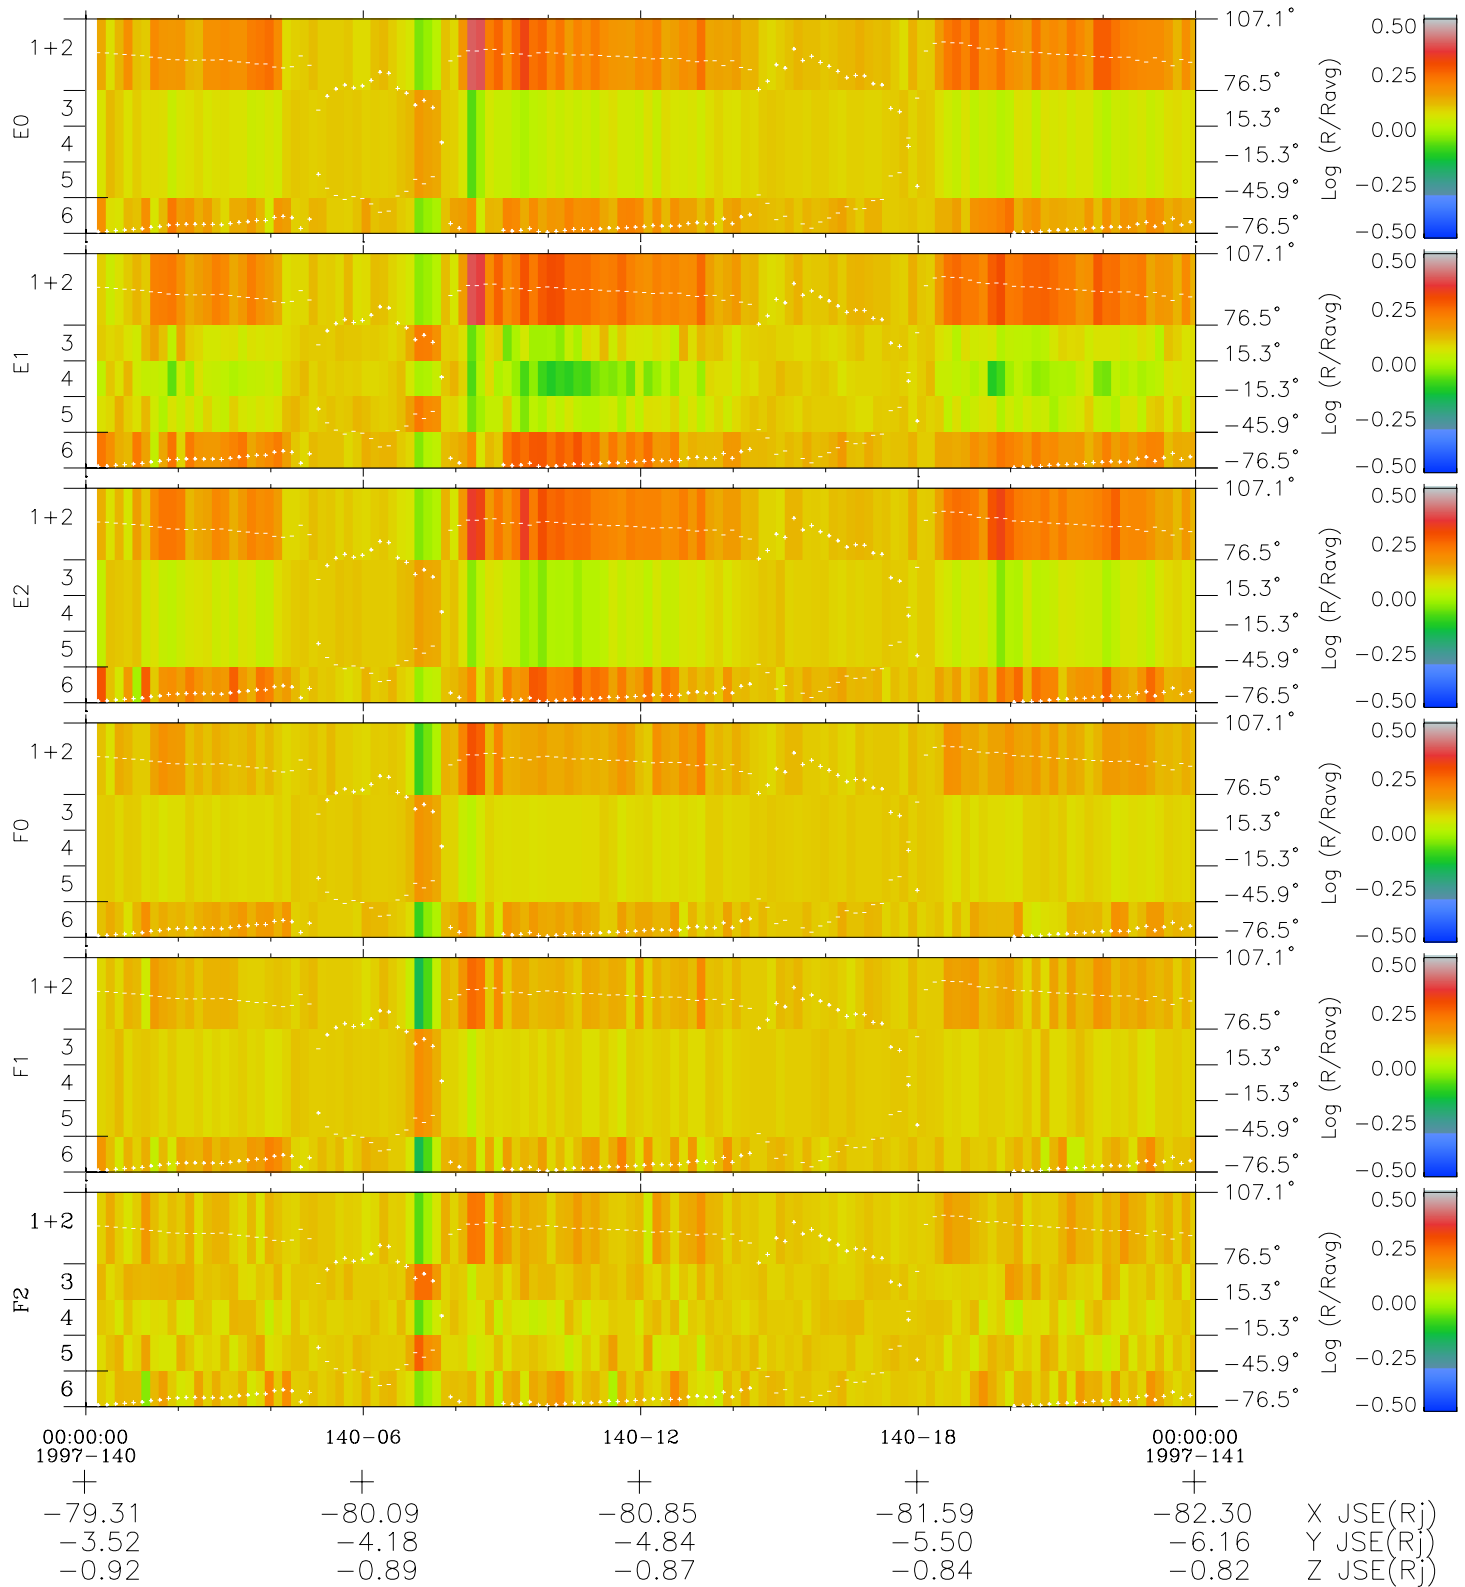

Galileo EPD Real Elevation Anisotropies 97140

Software Version: RTELEV_MEAN V 1.20
 Data Production: 06-03-00
 Plot Production: Sat Sep 15 07:41:20 2001
 Color File: wondr3
 Geofactor File: 1.1

- ◇ = Jupiter look direction
- = Corotation look direction