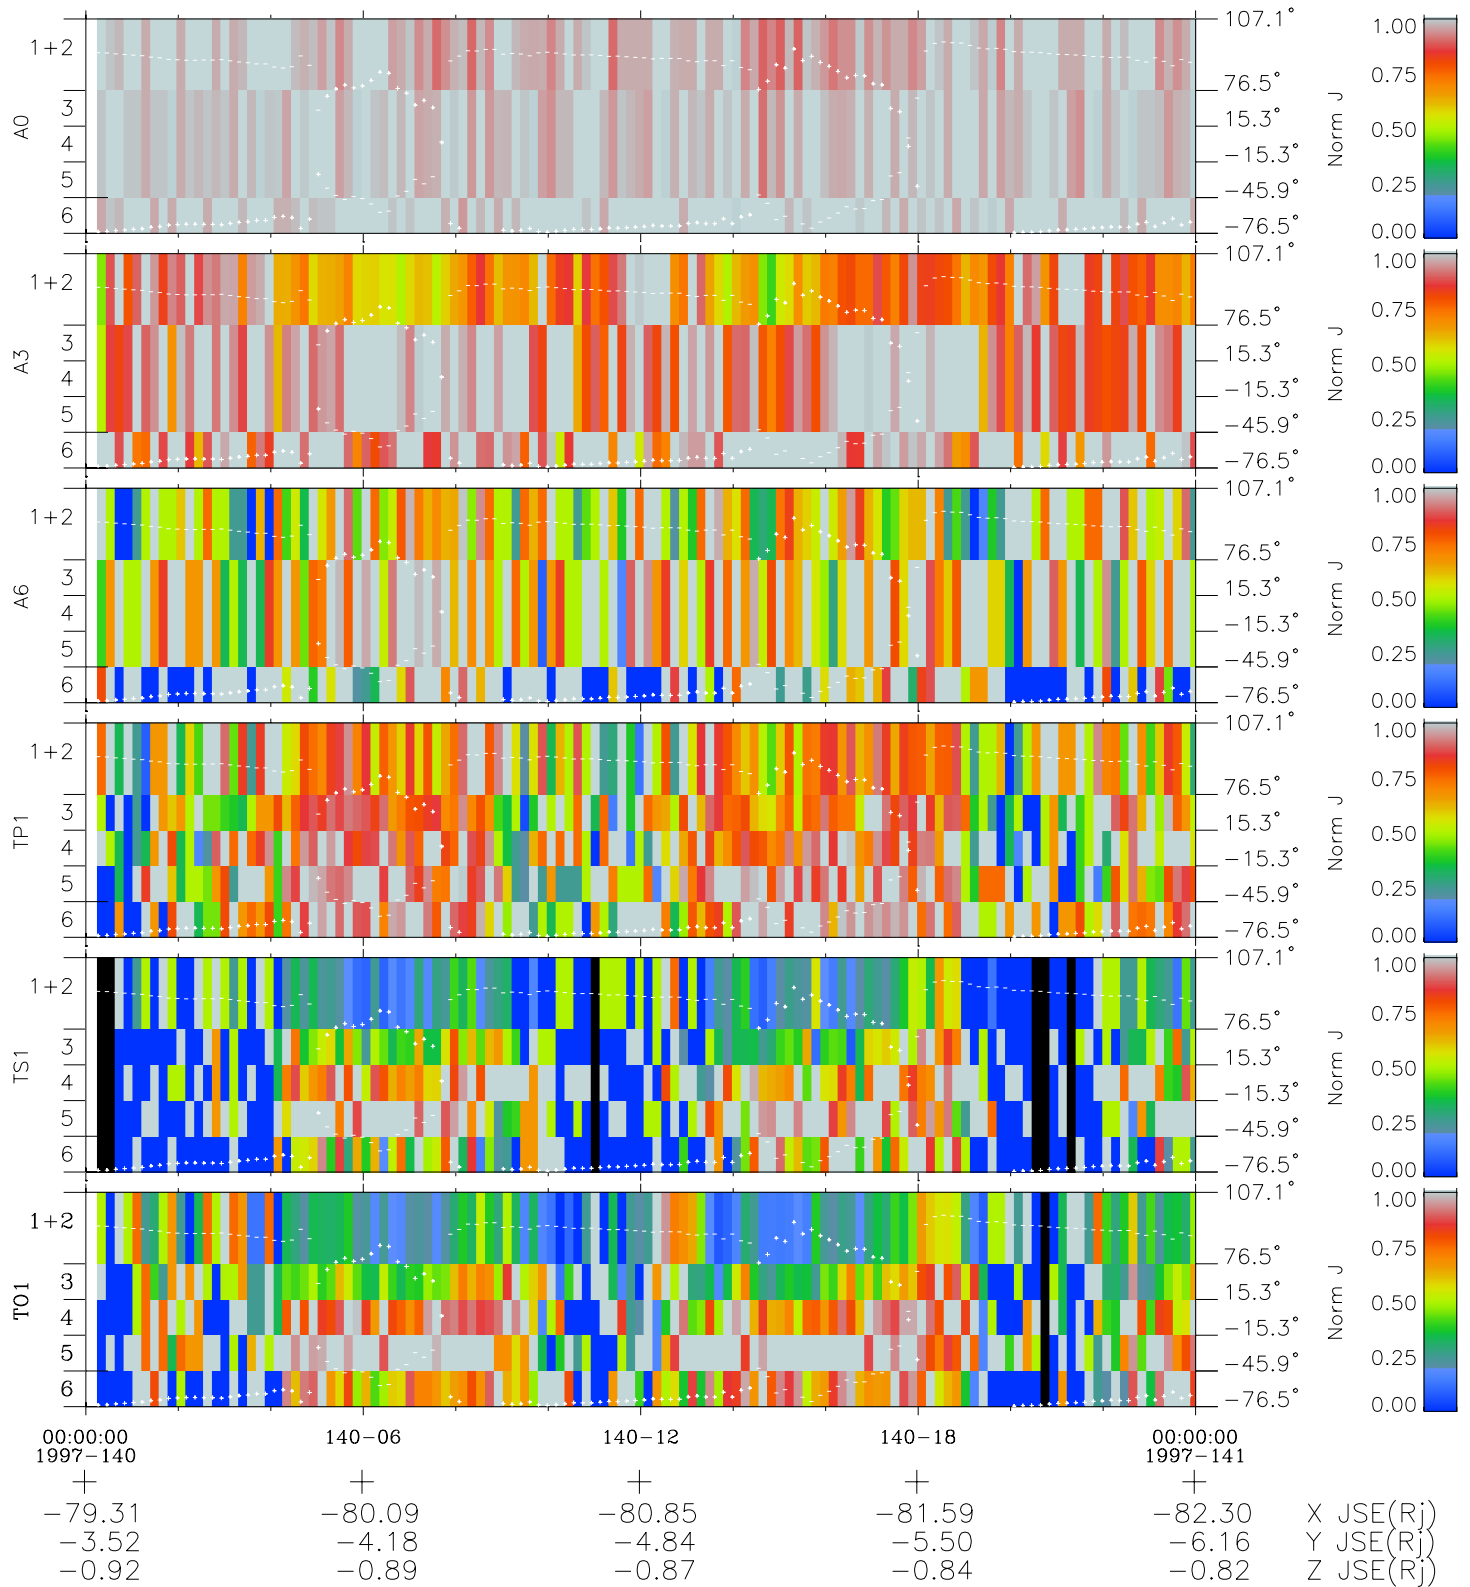

Galileo EPD Real Elevation Anisotropies 97140

Software Version: RTELEV_NORM V 1.20
Data Production: 06-03-00
Plot Production: Sat Sep 15 07:41:39 2001
Color File: wondr3
Geofactor File: 1.1

- ◇ = Jupiter look direction
- = Corotation look direction