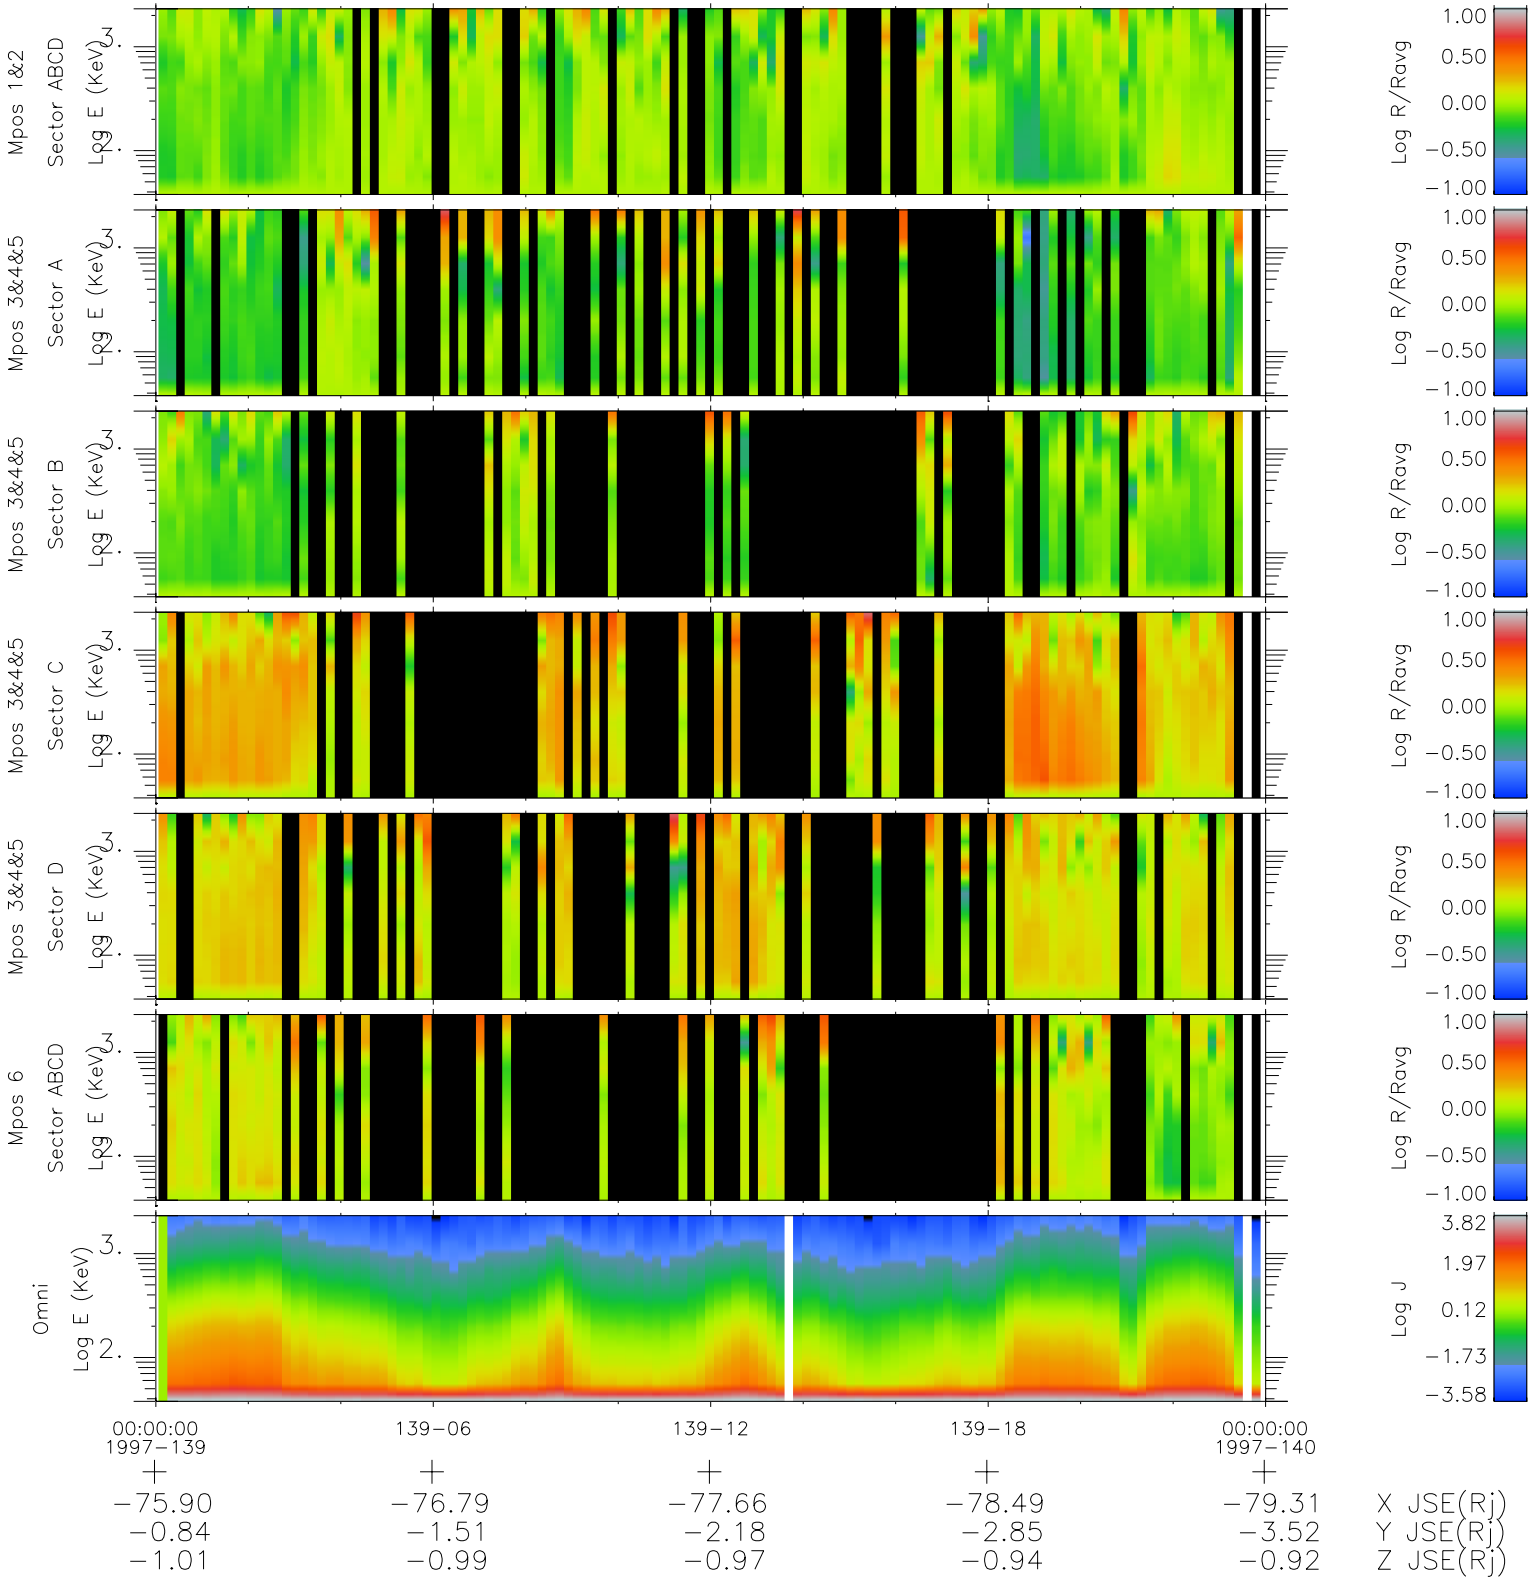

Galileo EPD Real Time R6 Ions Spectra 97139

Software Version: RTSPEC_R6 V 1.20
Data Production: 06-03-00
Plot Production: Sat Sep 15 07:31:50 2001
Color File: wondr3
Geofactor File: 1.1

- ◇ = Jupiter look direction
- = Corotation look direction