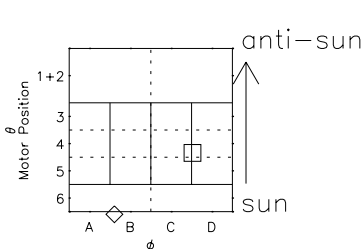

Galileo EPD Real Time R6 Ions Spectra 97139

Software Version: RTSPEC_R6 V 1.20
Data Production: 06-03-00
Plot Production: Sat Sep 15 07:31:50 2001
Color File: wondr3
Geofactor File: 1.1

- ◇ = Jupiter look direction
- = Corotation look direction