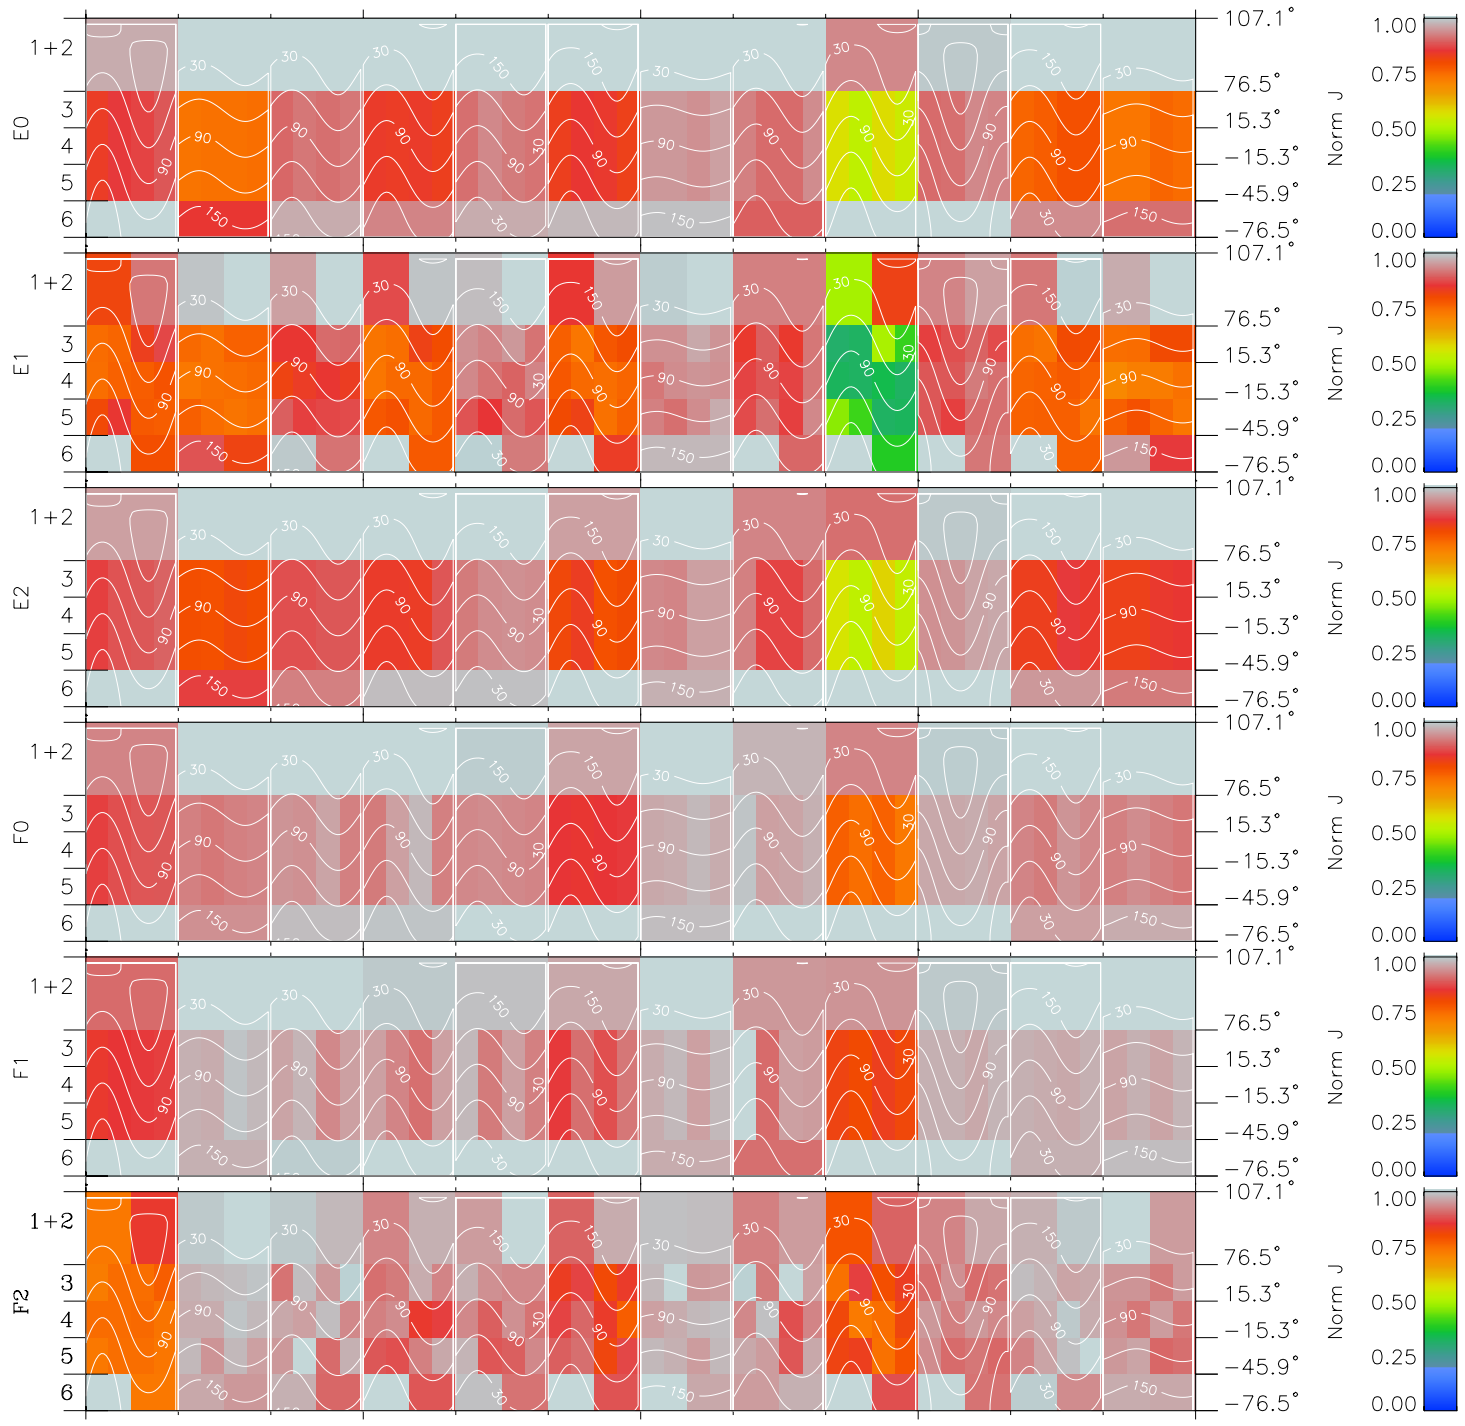

# Galileo EPD Real Time All-Sky Anisotropies 97139

Software Version: RTSKY\_NORM V 1.20  
 Data Production: 06-03-00  
 Plot Production: Sat Sep 15 07:32:50 2001  
 Color File: wondr3  
 Geofactor File: 1.1

00:00:00 1997-139	139-06	139-12	139-18	00:00:00 1997-140	
+	+	+	+	+	X JSE(R <sub>j</sub> )
-75.90	-76.79	-77.66	-78.49	-79.31	Y JSE(R <sub>j</sub> )
-0.84	-1.51	-2.18	-2.85	-3.52	Z JSE(R <sub>j</sub> )
-1.01	-0.99	-0.97	-0.94	-0.92	

- ◇ = Jupiter look direction
- = Corotation look direction