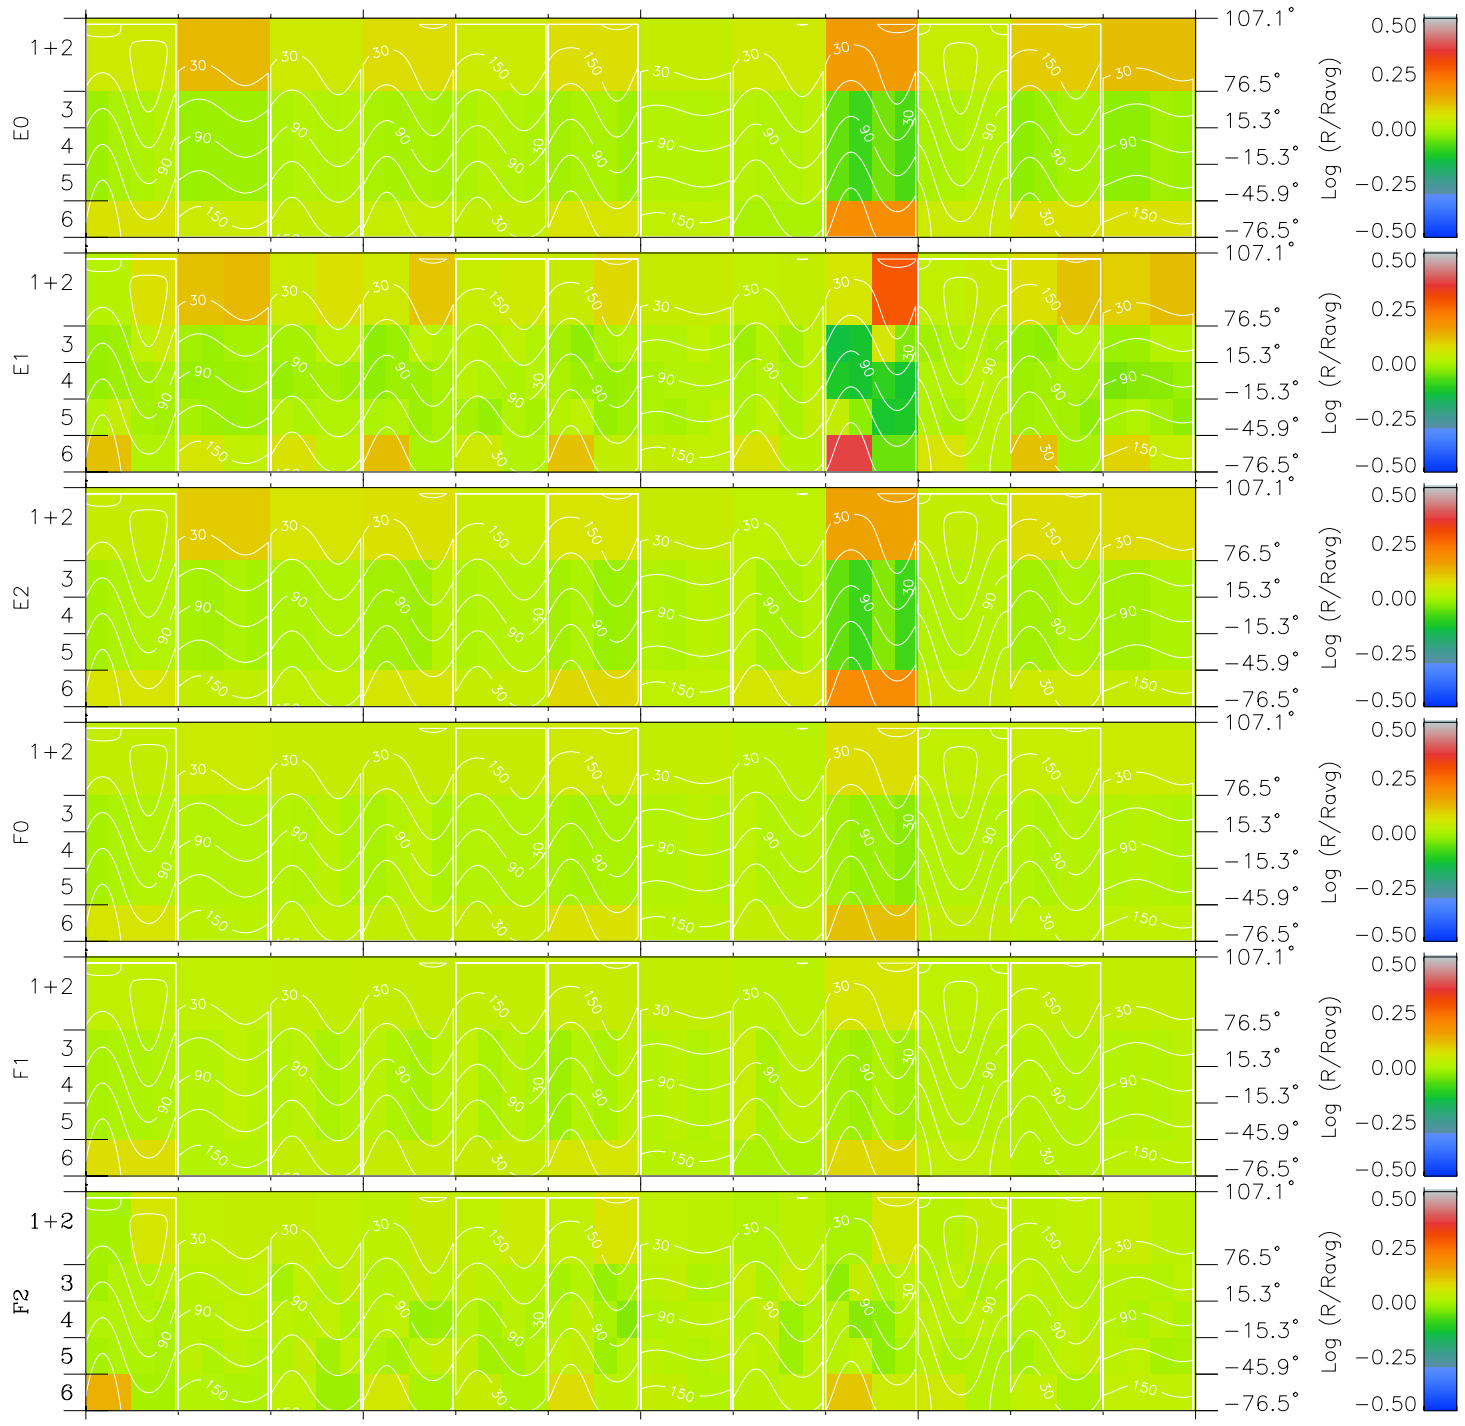

# Galileo EPD Real Time All-Sky Anisotropies 97139

Software Version: RTSKY\_MEAN V 1.20  
 Data Production: 06-03-00  
 Plot Production: Sat Sep 15 07:32:20 2001  
 Color File: wondr3  
 Geofactor File: 1.1

00:00:00 1997-139	139-06	139-12	139-18	00:00:00 1997-140	
+	+	+	+	+	
-75.90	-76.79	-77.66	-78.49	-79.31	X JSE(R <sub>j</sub> )
-0.84	-1.51	-2.18	-2.85	-3.52	Y JSE(R <sub>j</sub> )
-1.01	-0.99	-0.97	-0.94	-0.92	Z JSE(R <sub>j</sub> )

- ◇ = Jupiter look direction
- = Corotation look direction