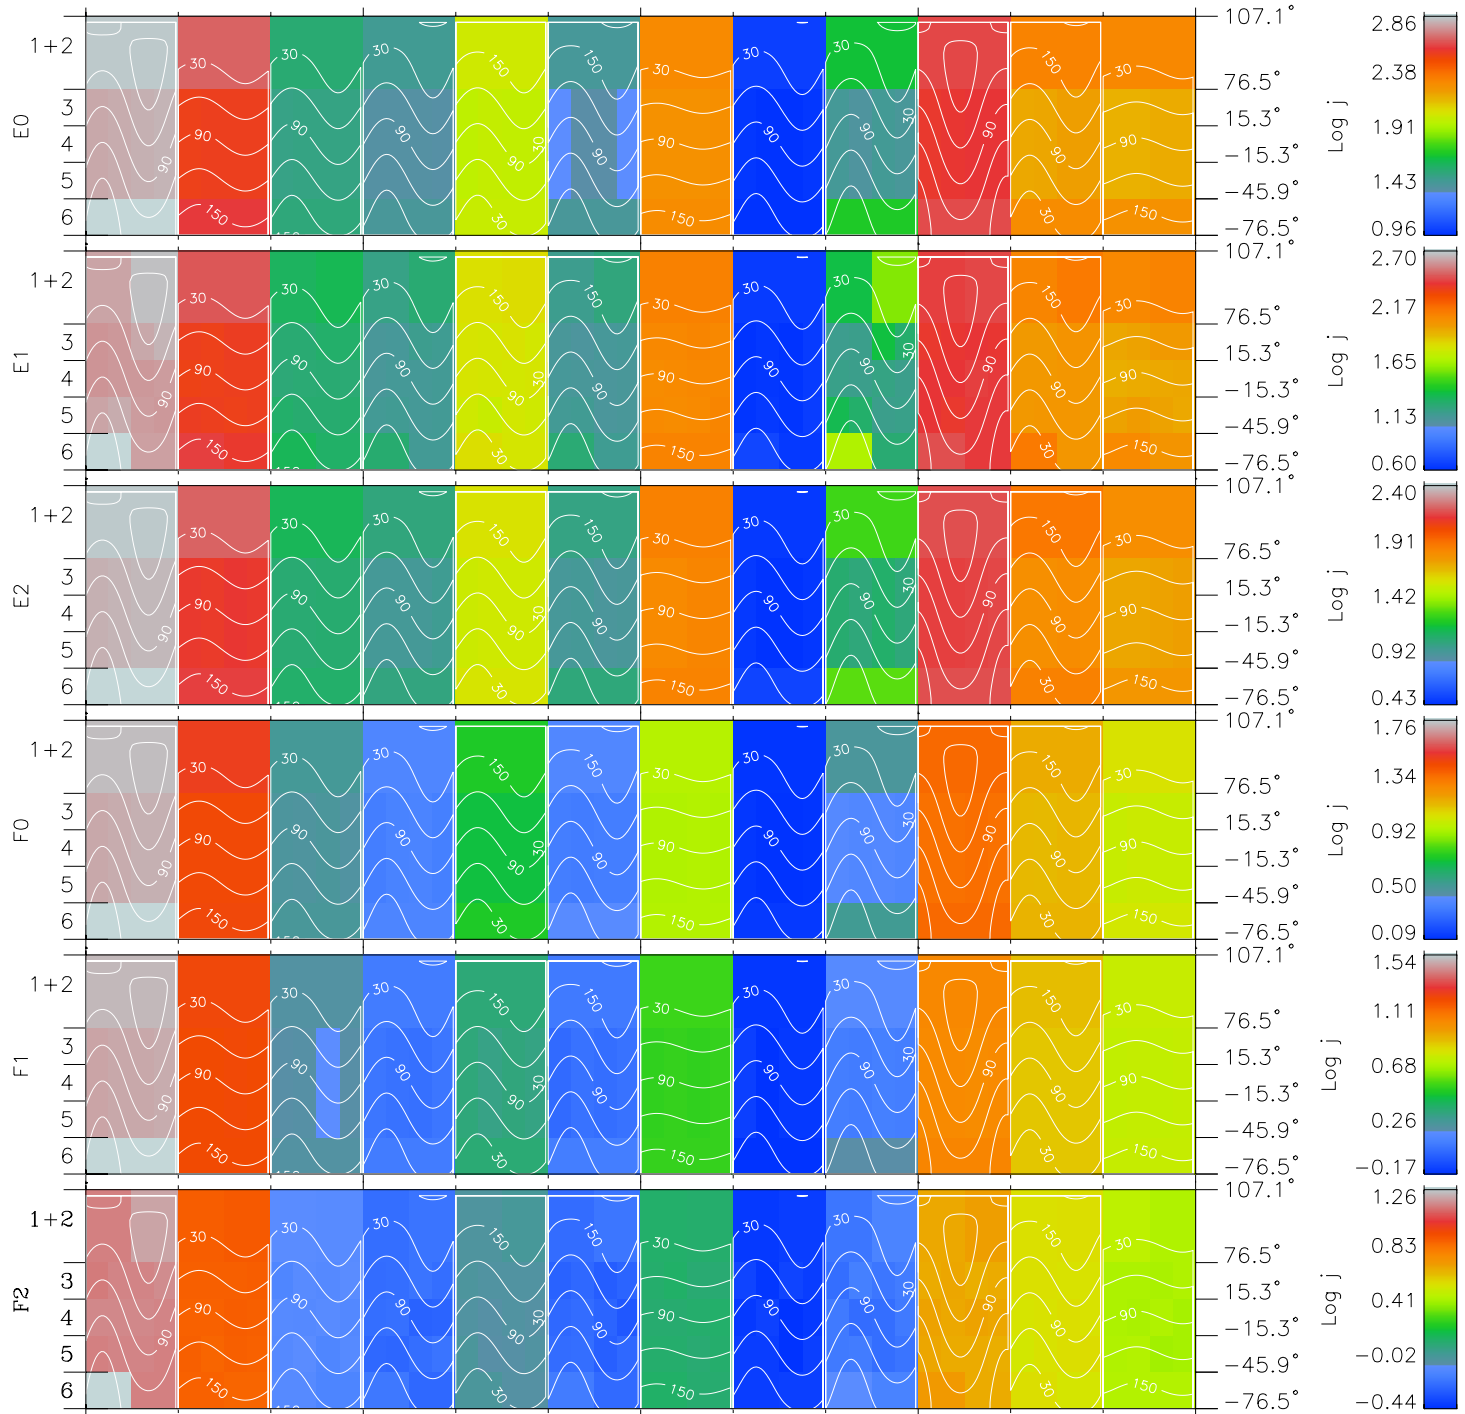

Galileo EPD Real Time All-Sky Anisotropies 97139

Software Version: RTSKY_FLUX V 1.20
 Data Production: 06-03-00
 Plot Production: Sat Sep 15 07:32:35 2001
 Color File: wondr3
 Geofactor File: 1.1

00:00:00 1997-139	139-06	139-12	139-18	00:00:00 1997-140	
+	+	+	+	+	
-75.90	-76.79	-77.66	-78.49	-79.31	X JSE(R _j)
-0.84	-1.51	-2.18	-2.85	-3.52	Y JSE(R _j)
-1.01	-0.99	-0.97	-0.94	-0.92	Z JSE(R _j)

- ◇ = Jupiter look direction
- = Corotation look direction