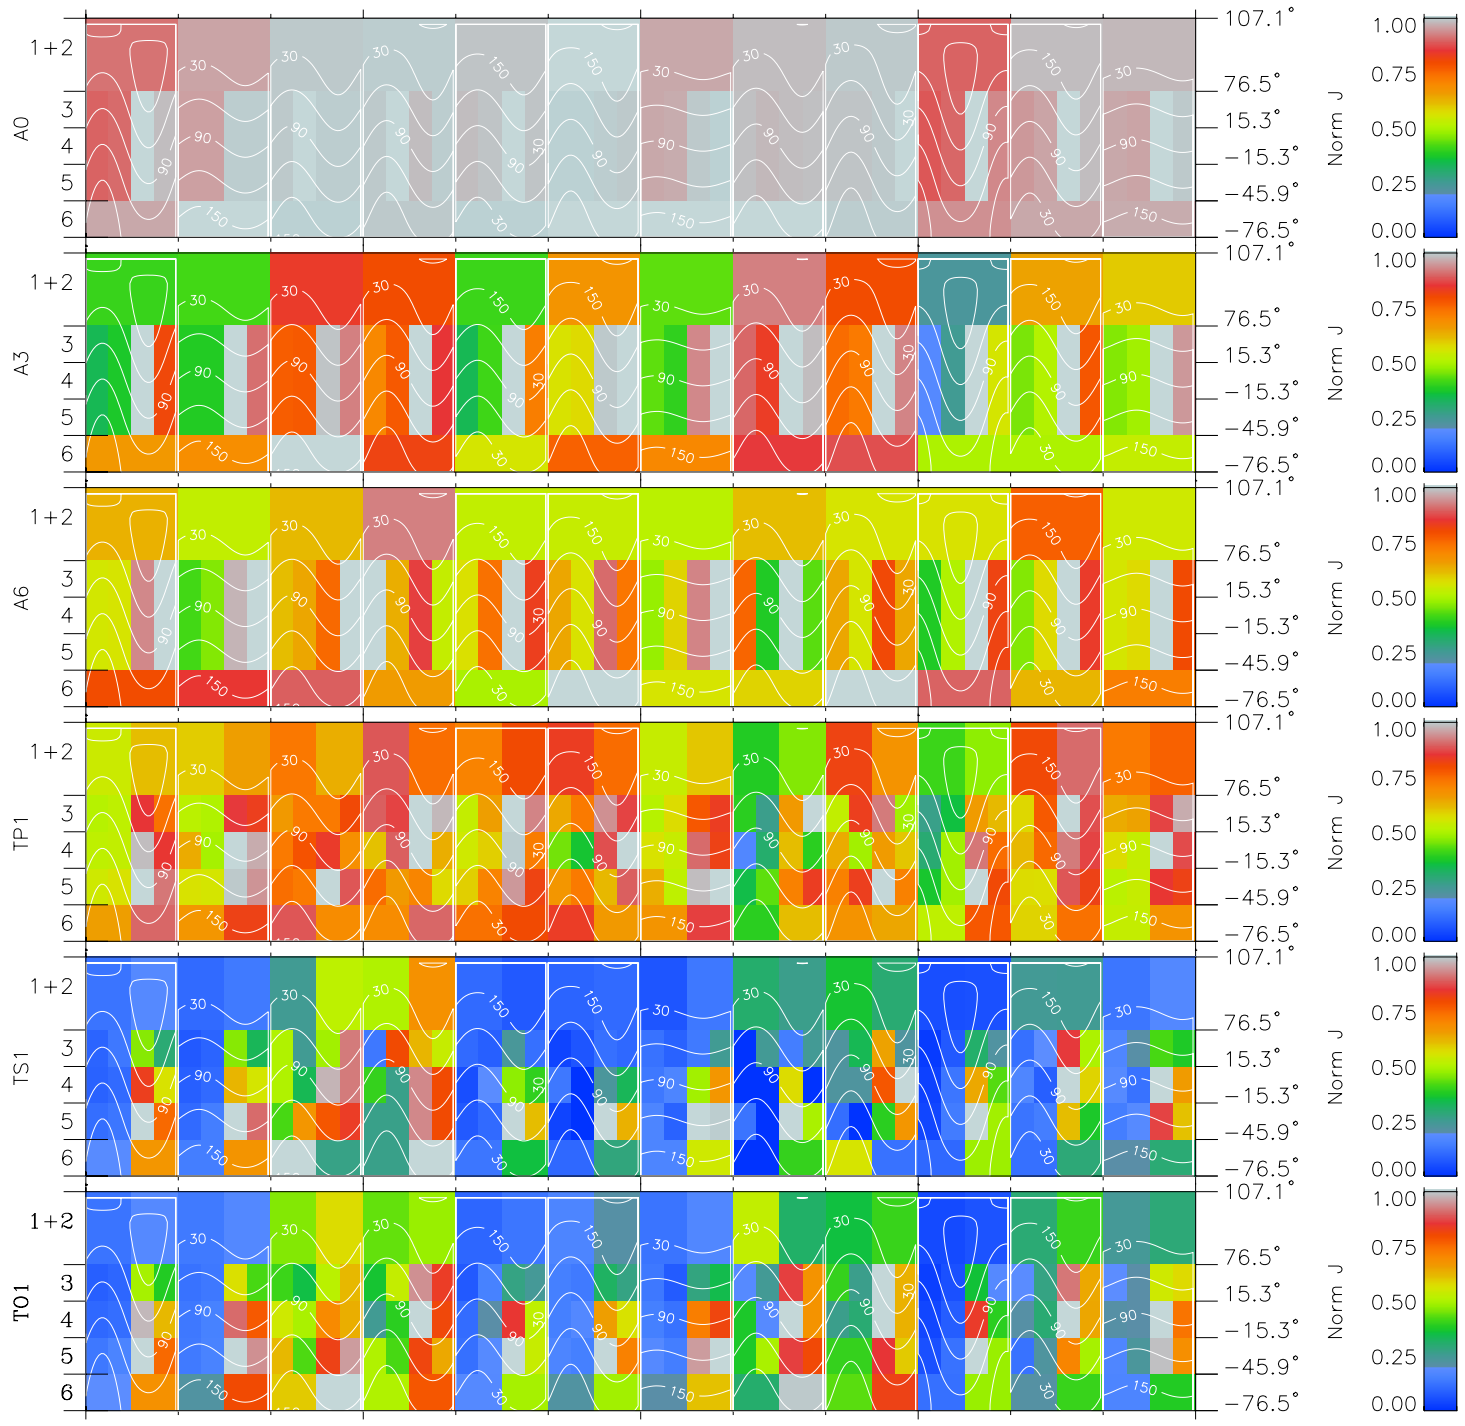

# Galileo EPD Real Time All-Sky Anisotropies 97139

Software Version: RTSKY\_NORM V 1.20  
Data Production: 06-03-00  
Plot Production: Sat Sep 15 07:32:43 2001  
Color File: wondr3  
Geofactor File: 1.1

00:00:00 1997-139	139-06	139-12	139-18	00:00:00 1997-140	
+	+	+	+	+	X JSE(R <sub>j</sub> )
-75.90	-76.79	-77.66	-78.49	-79.31	Y JSE(R <sub>j</sub> )
-0.84	-1.51	-2.18	-2.85	-3.52	Z JSE(R <sub>j</sub> )
-1.01	-0.99	-0.97	-0.94	-0.92	

- ◇ = Jupiter look direction
- = Corotation look direction