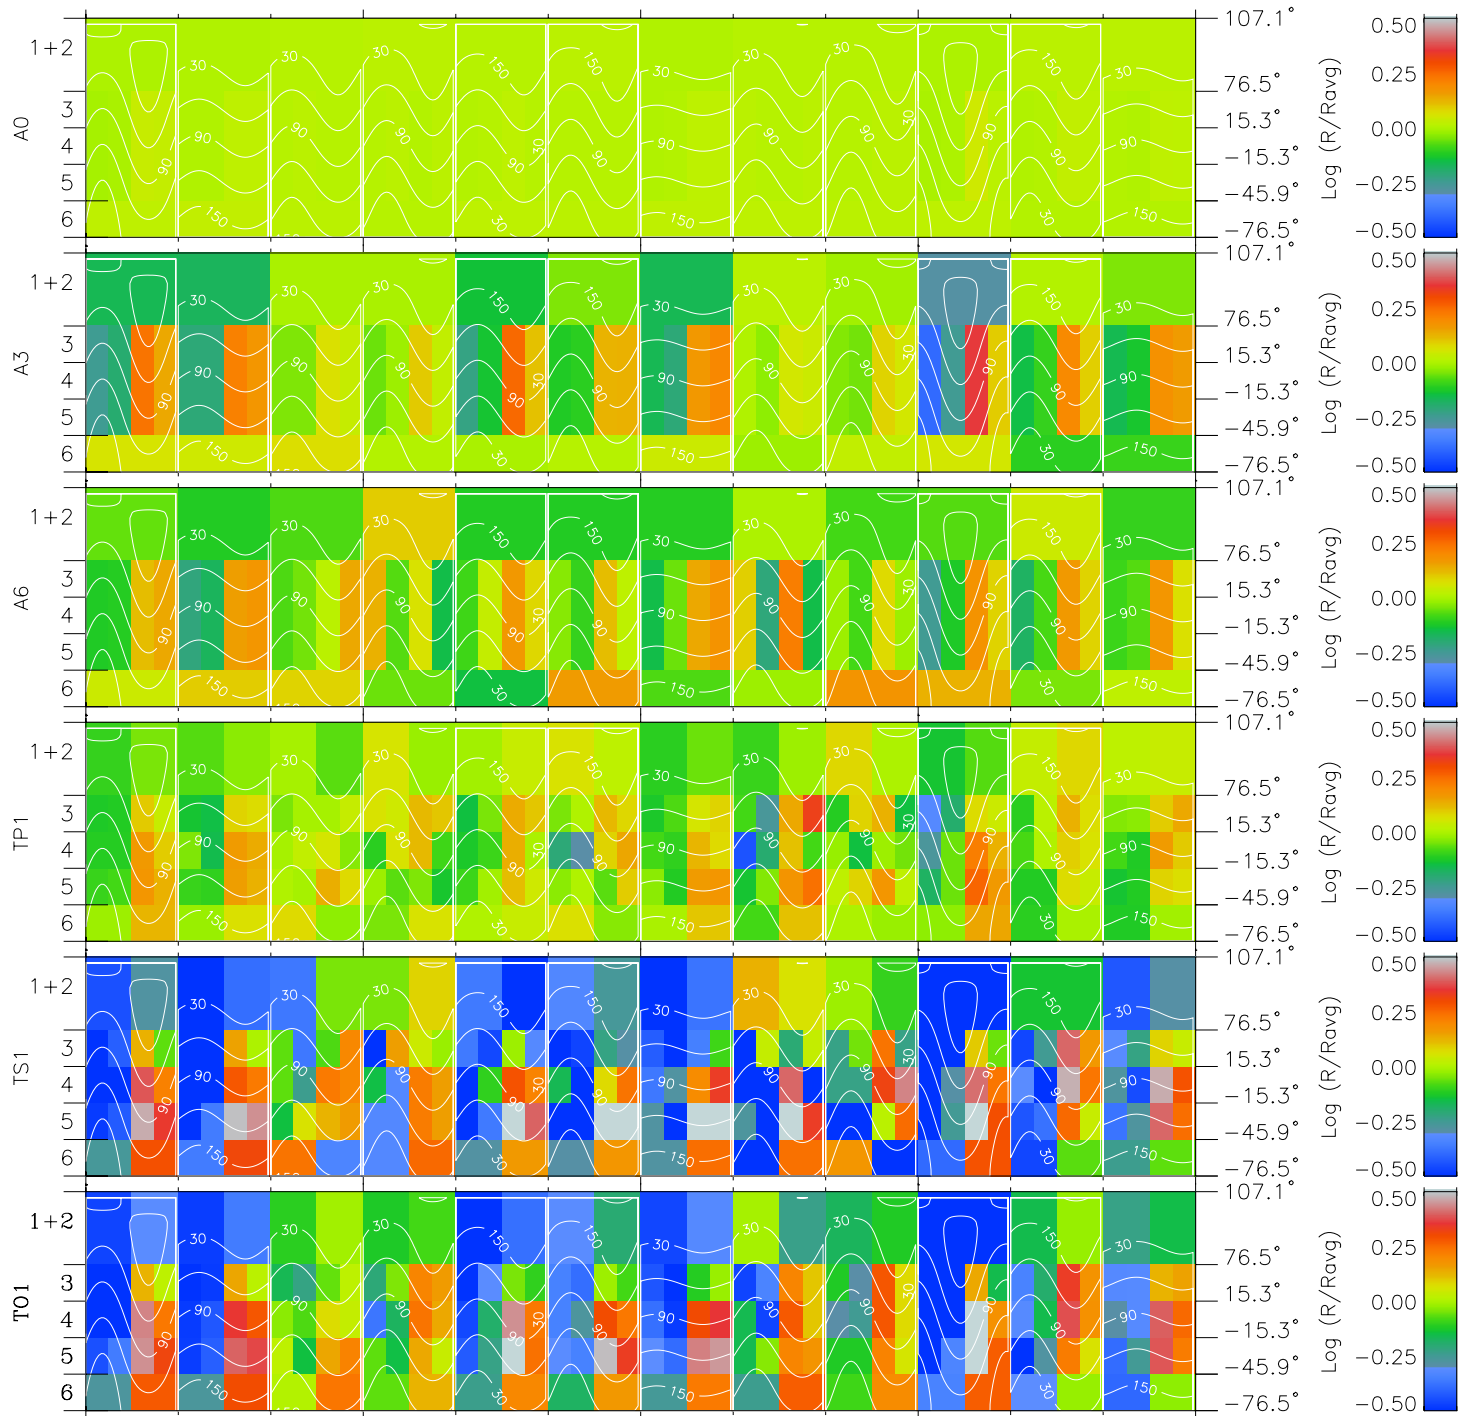

# Galileo EPD Real Time All-Sky Anisotropies 97139

Software Version: RTSKY\_MEAN V 1.20  
 Data Production: 06-03-00  
 Plot Production: Sat Sep 15 07:32:12 2001  
 Color File: wondr3  
 Geofactor File: 1.1

00:00:00 1997-139	139-06	139-12	139-18	00:00:00 1997-140	
+	+	+	+	+	X JSE(R <sub>j</sub> )
-75.90	-76.79	-77.66	-78.49	-79.31	Y JSE(R <sub>j</sub> )
-0.84	-1.51	-2.18	-2.85	-3.52	Z JSE(R <sub>j</sub> )
-1.01	-0.99	-0.97	-0.94	-0.92	

- ◇ = Jupiter look direction
- = Corotation look direction