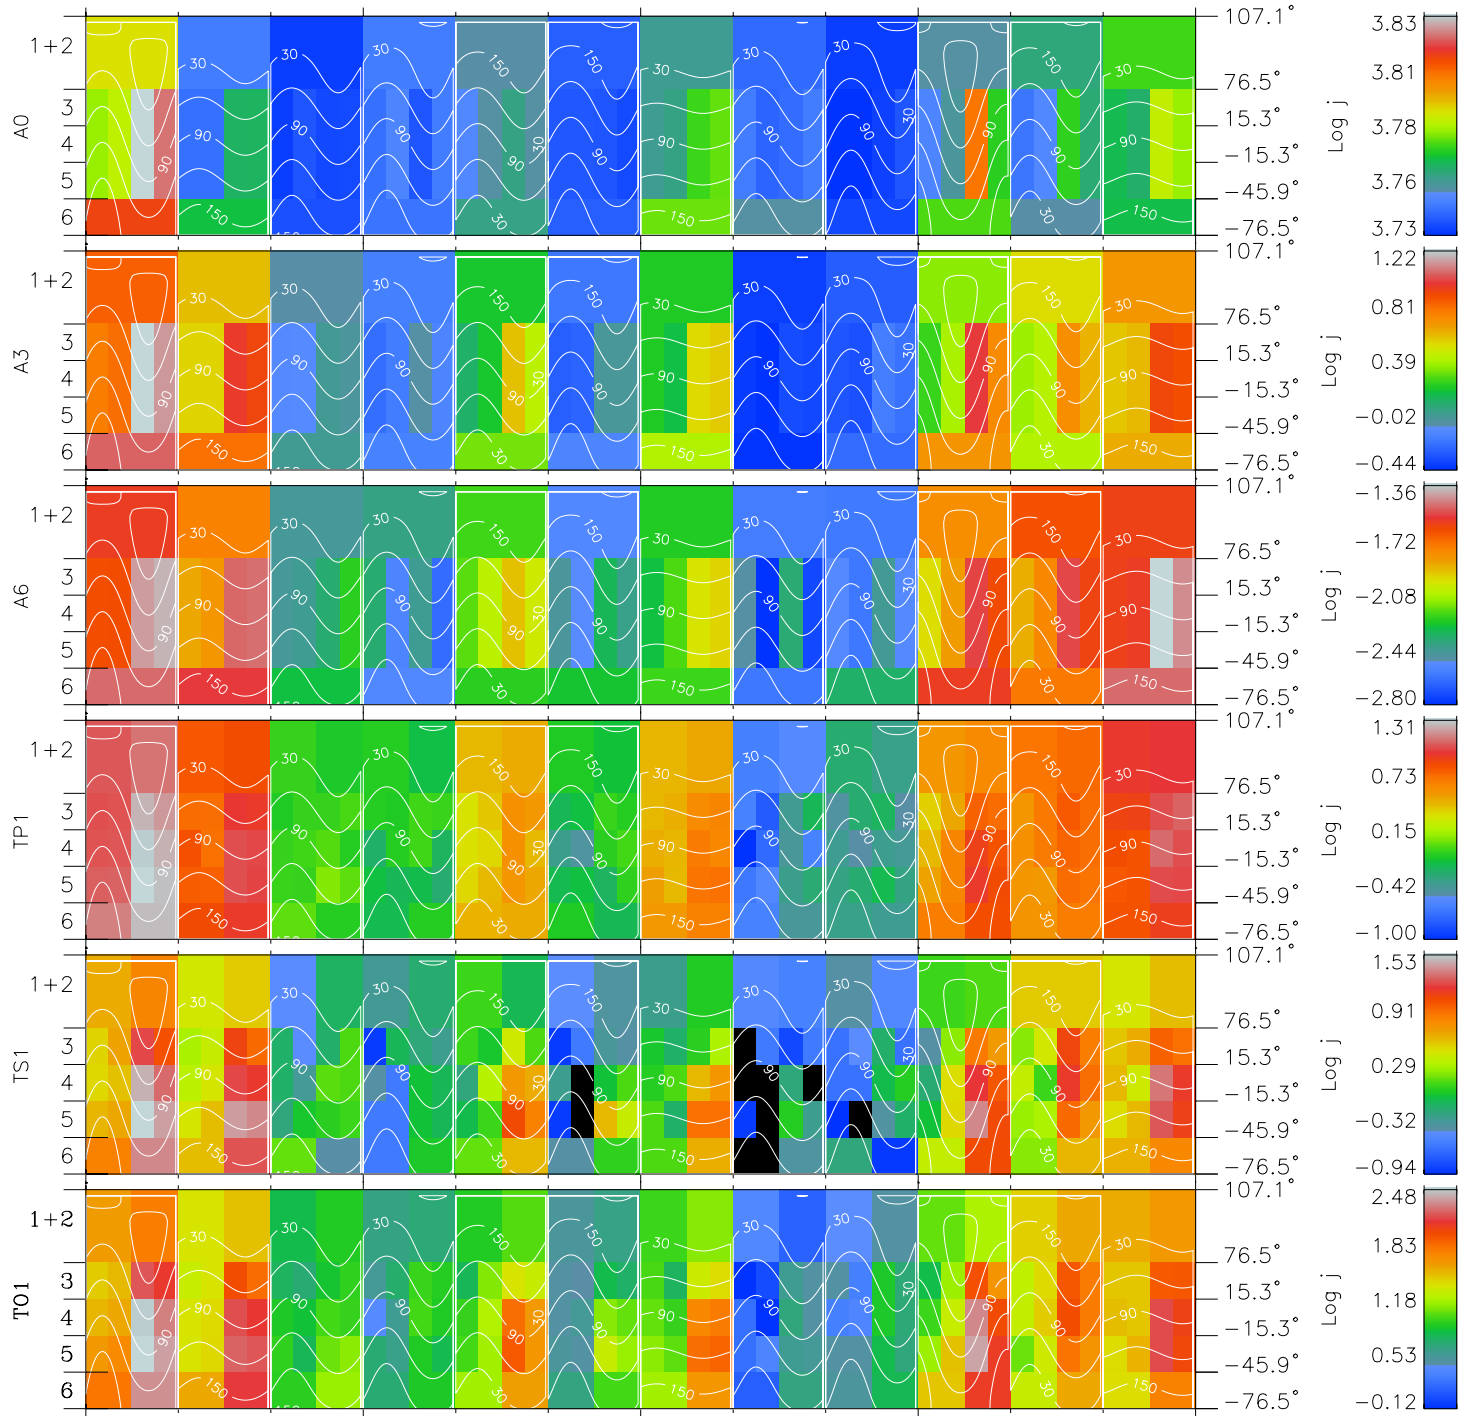

# Galileo EPD Real Time All-Sky Anisotropies 97139

Software Version: RTSKY\_FLUX V 1.20  
 Data Production: 06-03-00  
 Plot Production: Sat Sep 15 07:32:27 2001  
 Color File: wondr3  
 Geofactor File: 1.1

00:00:00  
1997-139

139-06

139-12

139-18

00:00:00  
1997-140

+  
-75.90  
-0.84  
-1.01

+  
-76.79  
-1.51  
-0.99

+  
-77.66  
-2.18  
-0.97

+  
-78.49  
-2.85  
-0.94

+  
-79.31  
-3.52  
-0.92

X JSE(R<sub>j</sub>)  
Y JSE(R<sub>j</sub>)  
Z JSE(R<sub>j</sub>)

◇ = Jupiter look direction  
 □ = Corotation look direction