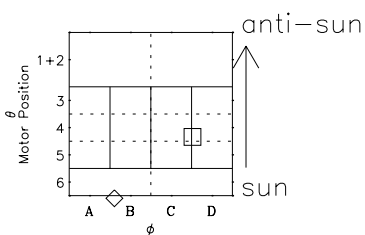

Galileo EPD Real-Time Six-Sector 97139

Software Version: RTLINE_R6 V 1.20
Data Production: 06-03-00
Plot Production: Sat Sep 15 07:34:17 2001

◇ = Jupiter look direction
□ = Corotation look direction