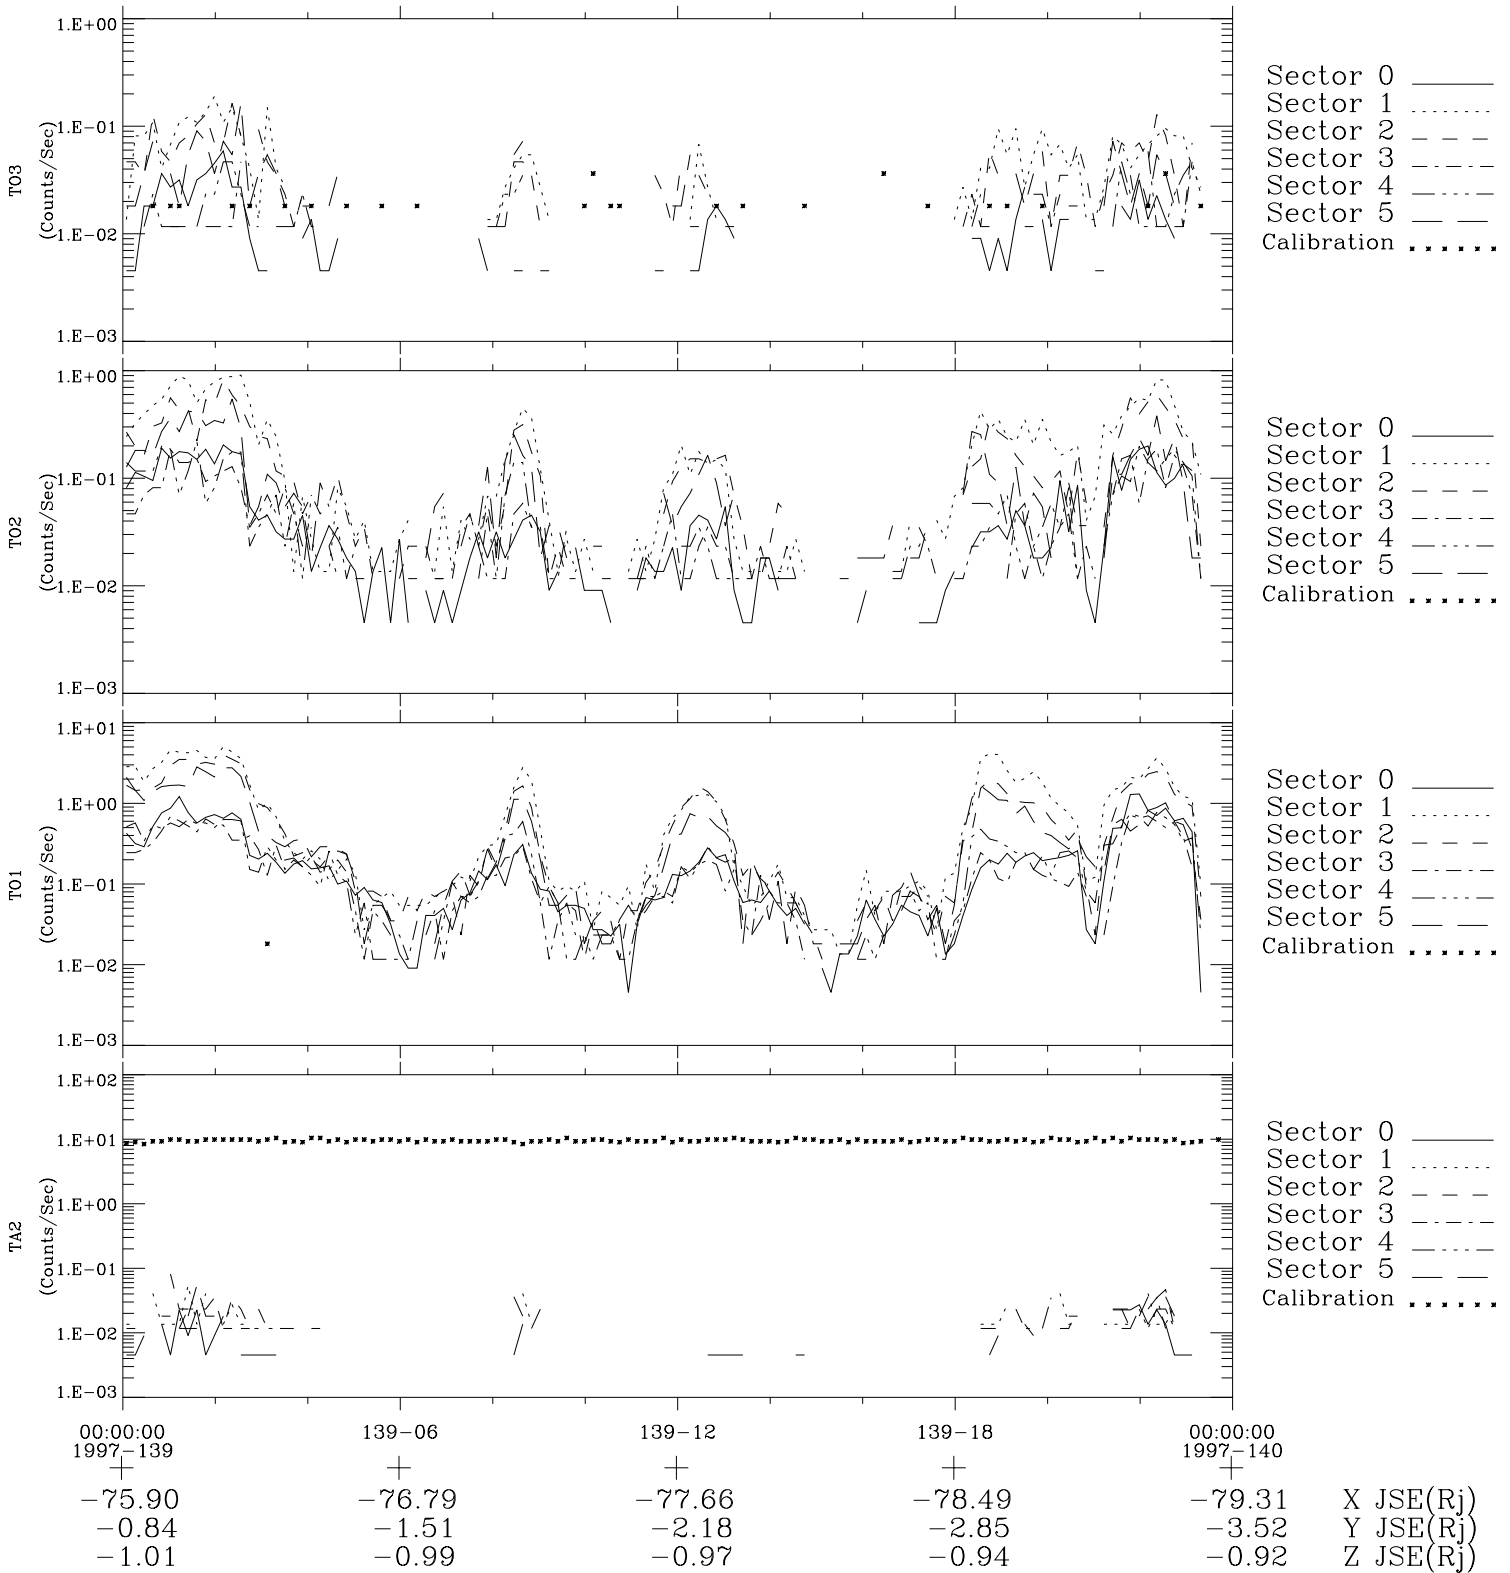

Galileo EPD Real-Time Six-Sector 97139

Software Version: RTLINE_R6 V 1.20
Data Production: 06-03-00
Plot Production: Sat Sep 15 07:34:17 2001

◇ = Jupiter look direction
□ = Corotation look direction