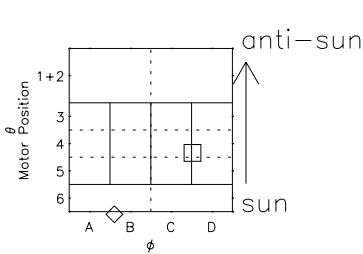

- = Jupiter look direction
- = Corotation look direction