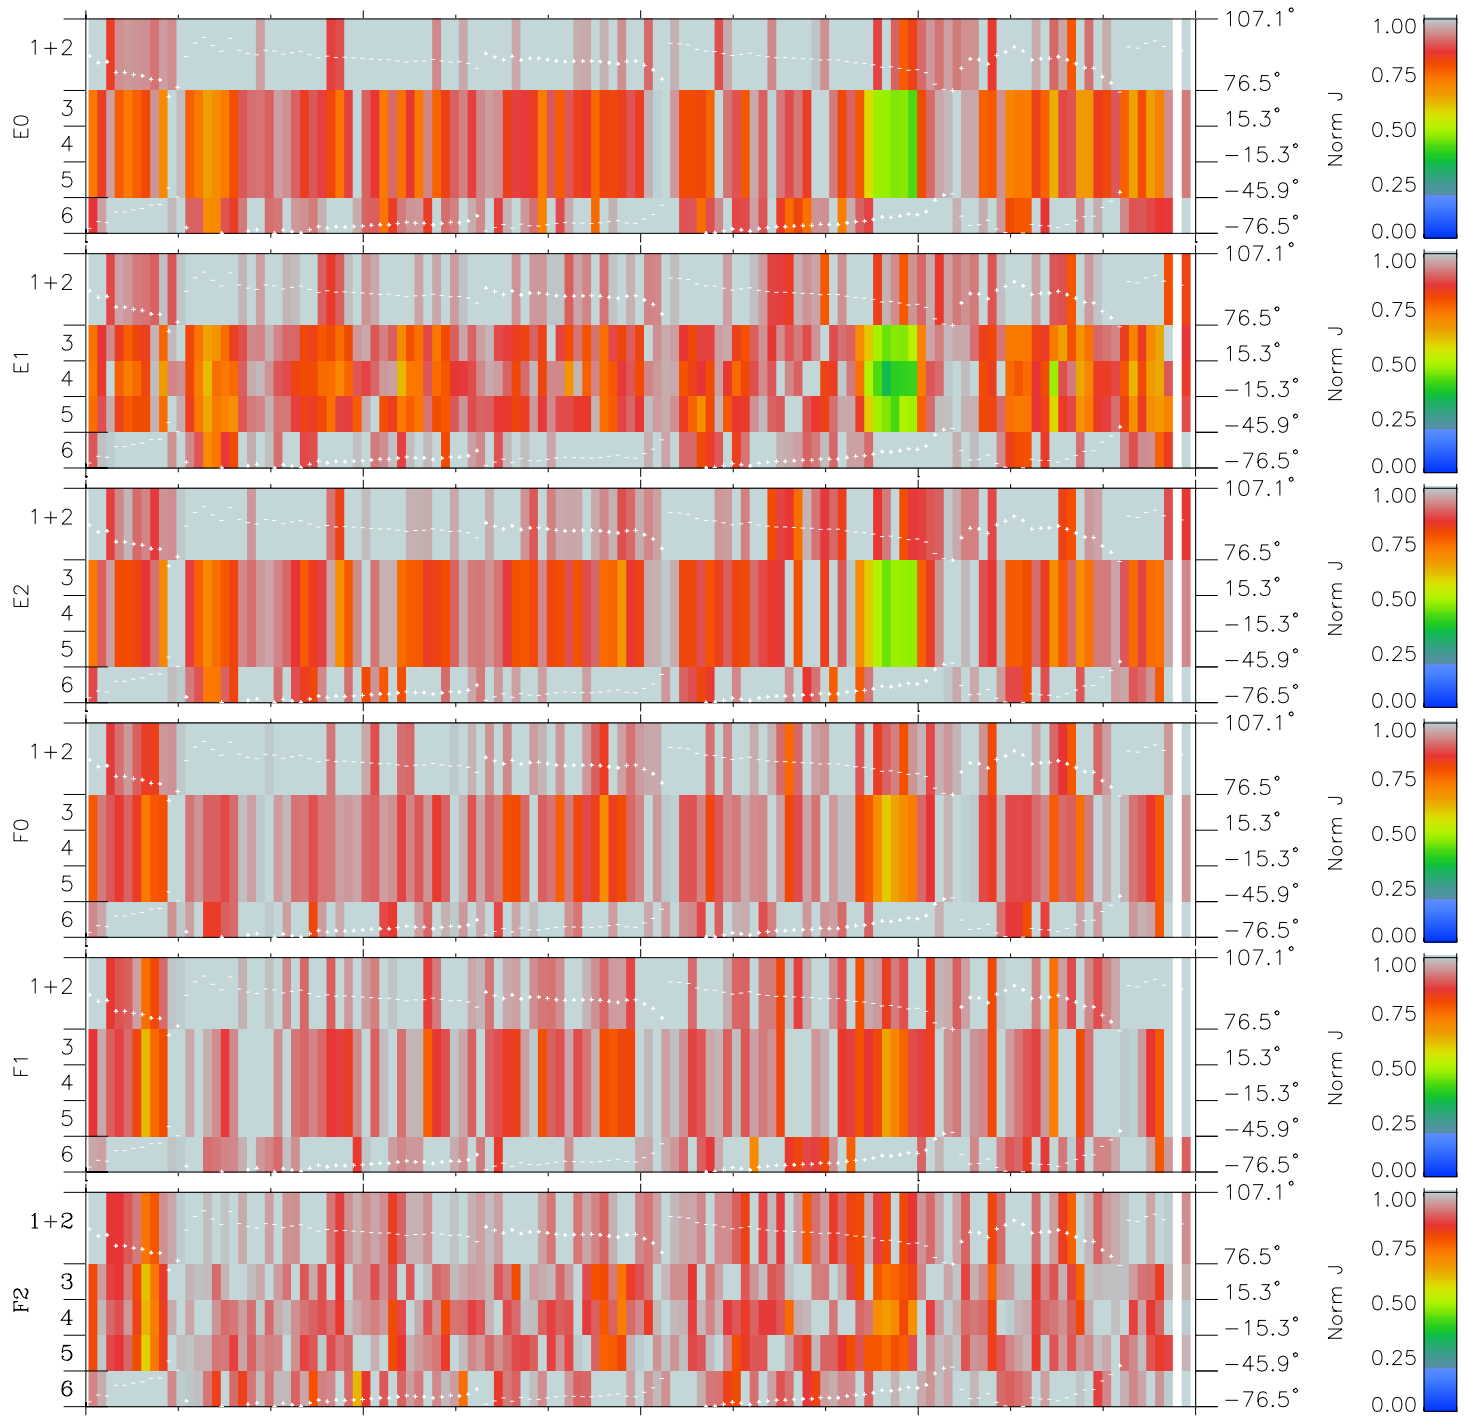

# Galileo EPD Real Elevation Anisotropies 97139

Software Version: RTELEV\_NORM V 1.20  
 Data Production: 06-03-00  
 Plot Production: Sat Sep 15 07:33:28 2001  
 Color File: wondr3  
 Geofactor File: 1.1

00:00:00 1997-139	139-06	139-12	139-18	00:00:00 1997-140	
+	+	+	+	+	
-75.90	-76.79	-77.66	-78.49	-79.31	X JSE(R <sub>j</sub> )
-0.84	-1.51	-2.18	-2.85	-3.52	Y JSE(R <sub>j</sub> )
-1.01	-0.99	-0.97	-0.94	-0.92	Z JSE(R <sub>j</sub> )

- ◇ = Jupiter look direction
- = Corotation look direction