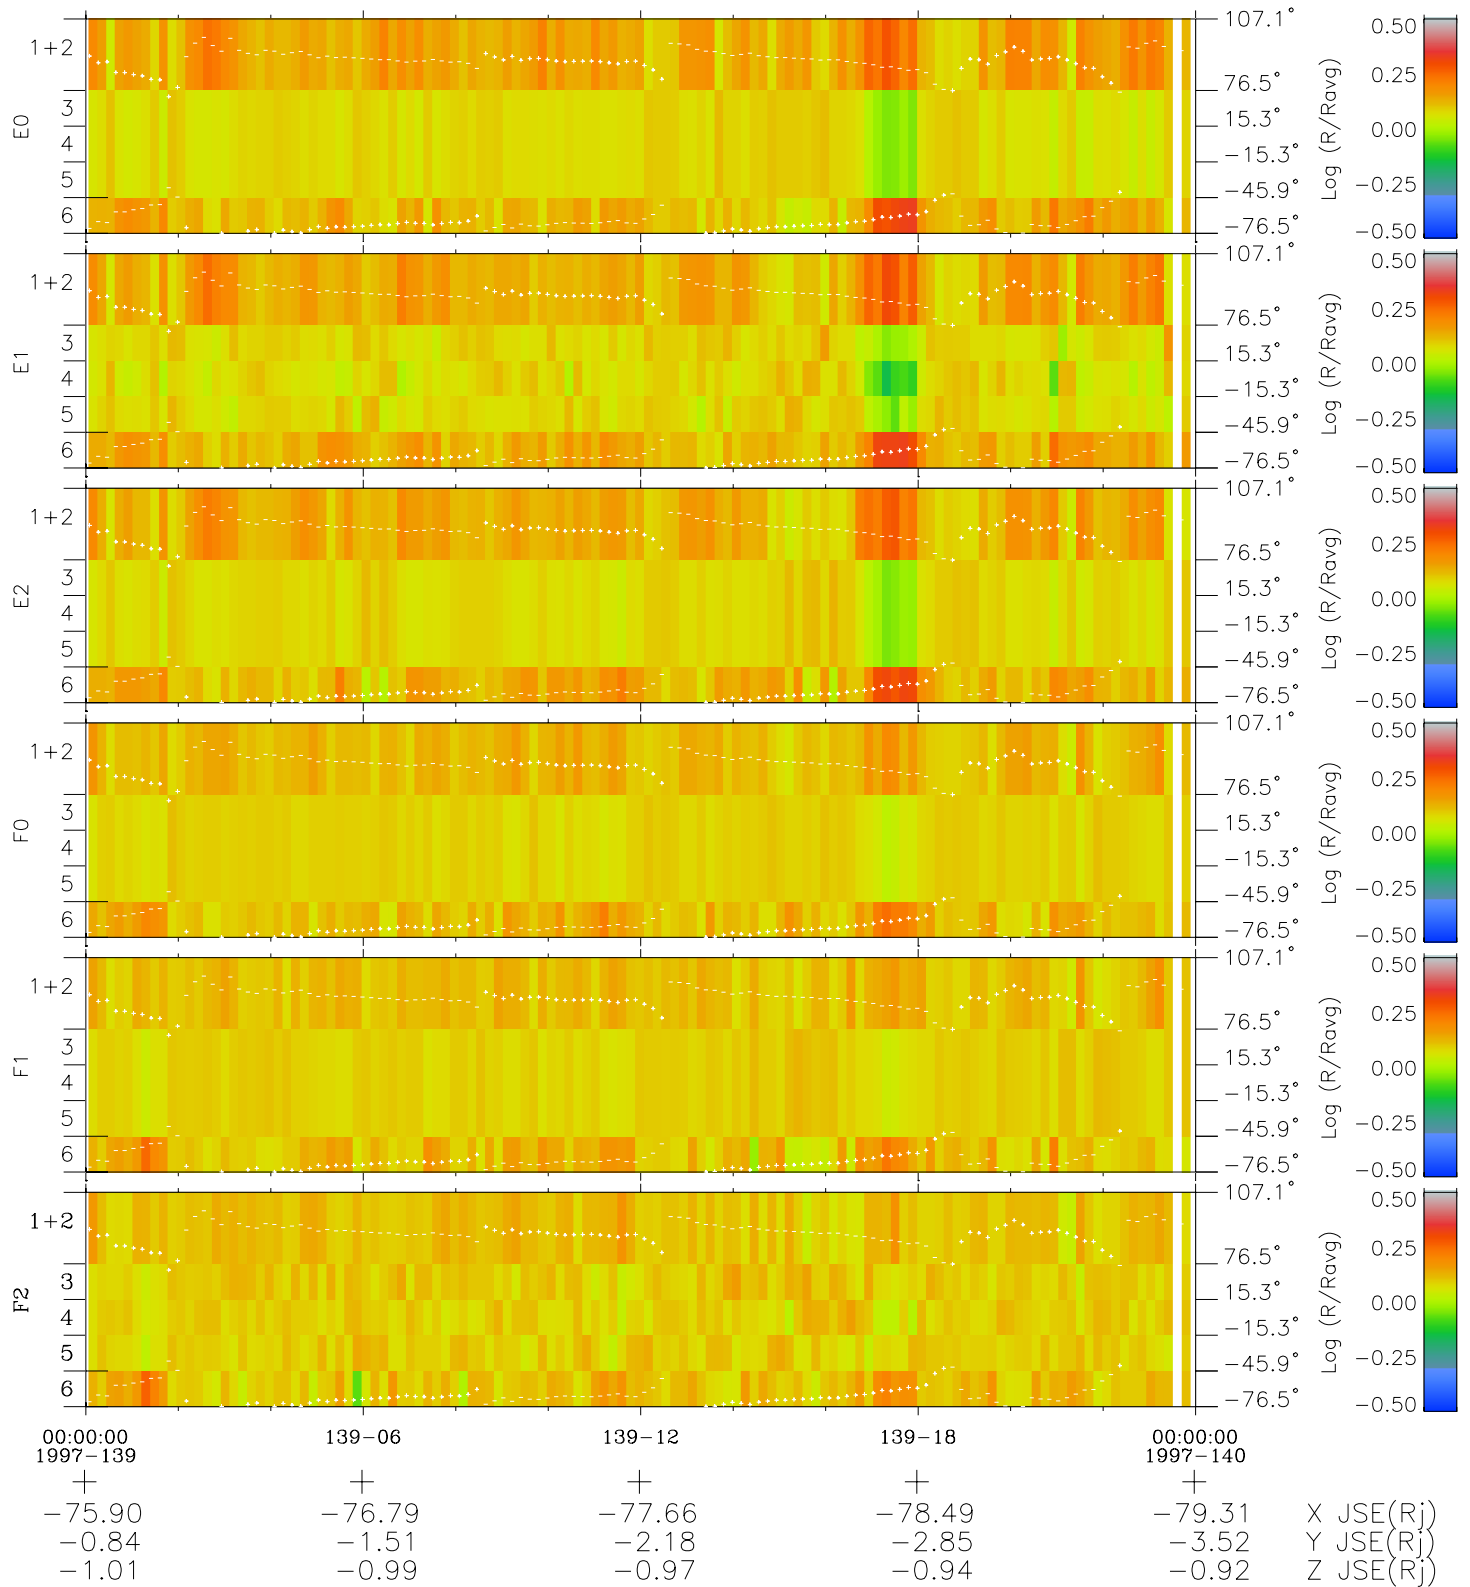

Galileo EPD Real Elevation Anisotropies 97139

Software Version: RTELEV_MEAN V 1.20
 Data Production: 06-03-00
 Plot Production: Sat Sep 15 07:33:04 2001
 Color File: wondr3
 Geofactor File: 1.1

- ◇ = Jupiter look direction
- = Corotation look direction