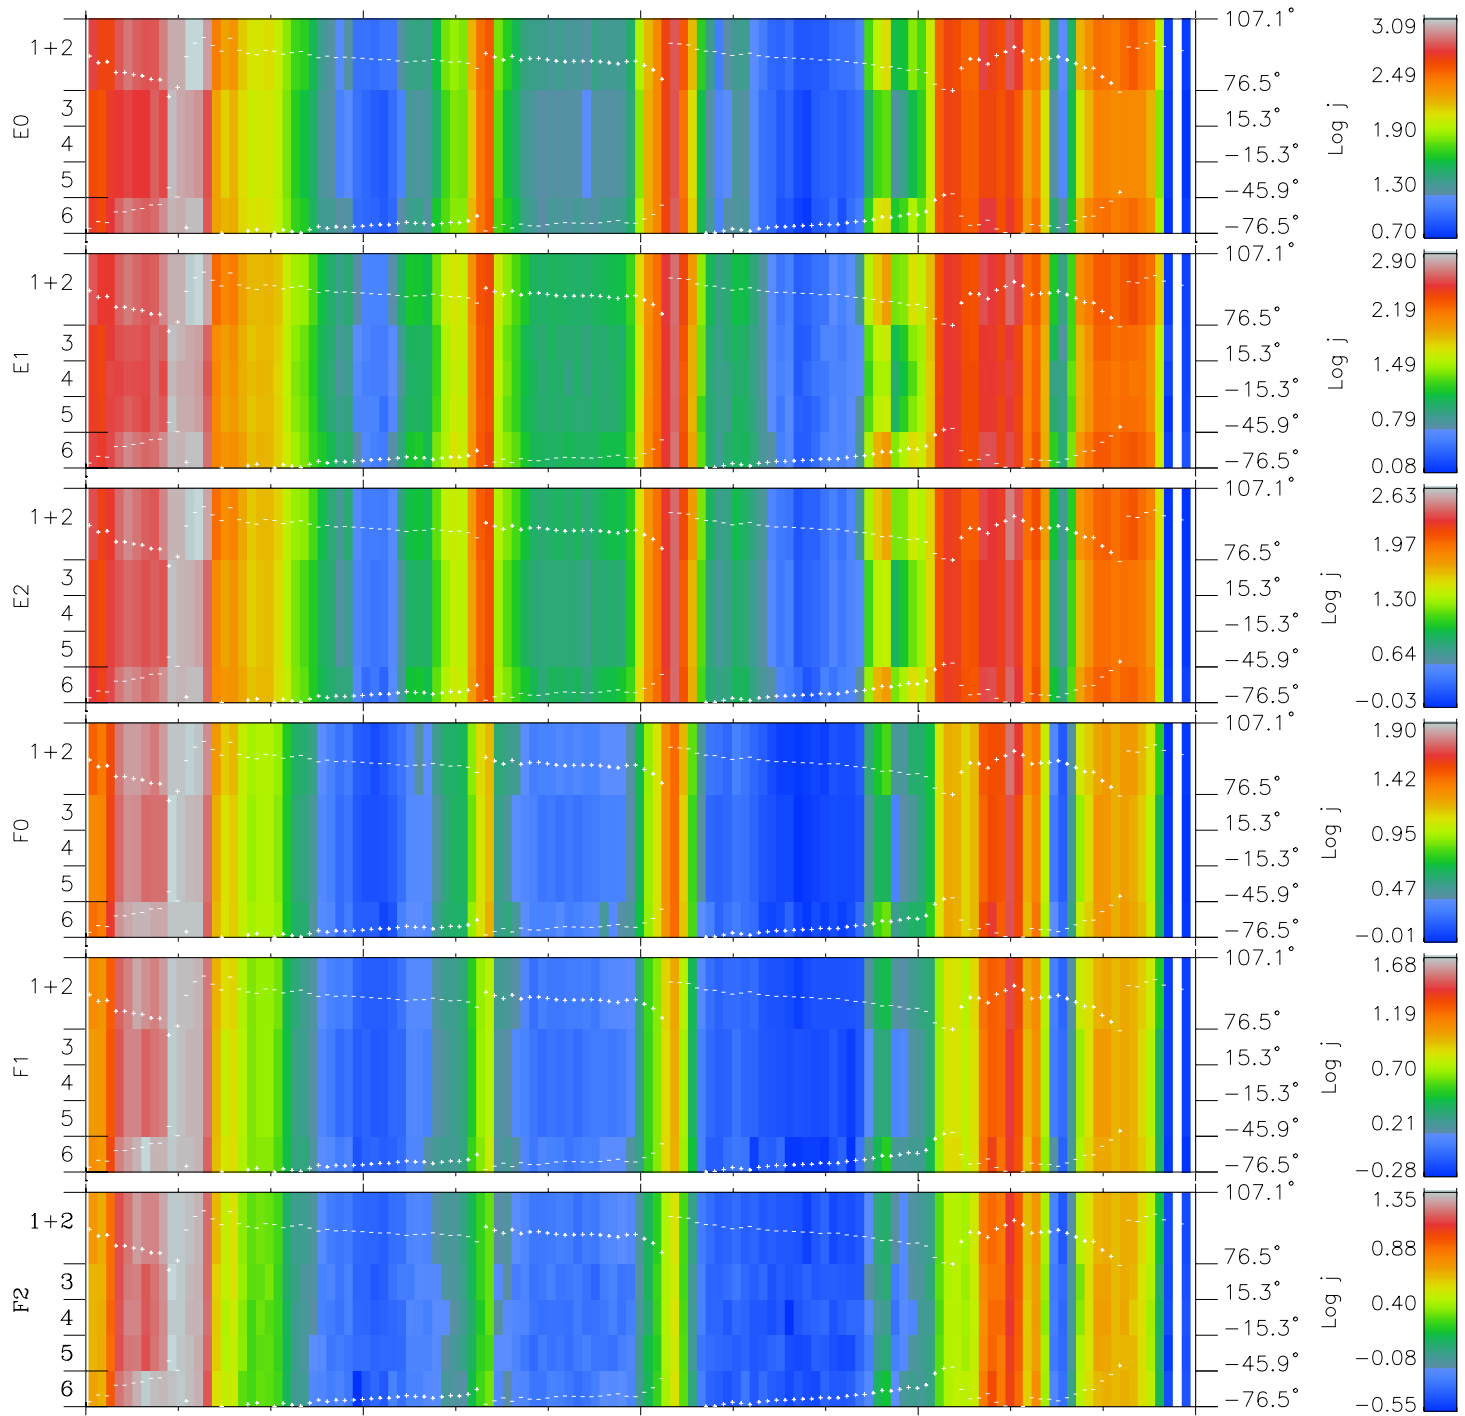

Galileo EPD Real Elevation Anisotropies 97139

Software Version: RTELEV_FLUX V 1.20
Data Production: 06-03-00
Plot Production: Sat Sep 15 07:33:16 2001
Color File: wondr3
Geofactor File: 1.1

| 00:00:00 1997-139 | 139-06 | 139-12 | 139-18 | 00:00:00 1997-140 | |
|----------------------|--------|--------|--------|----------------------|------------------------|
| + | + | + | + | + | |
| -75.90 | -76.79 | -77.66 | -78.49 | -79.31 | X JSE(R _j) |
| -0.84 | -1.51 | -2.18 | -2.85 | -3.52 | Y JSE(R _j) |
| -1.01 | -0.99 | -0.97 | -0.94 | -0.92 | Z JSE(R _j) |

- ◇ = Jupiter look direction
- = Corotation look direction