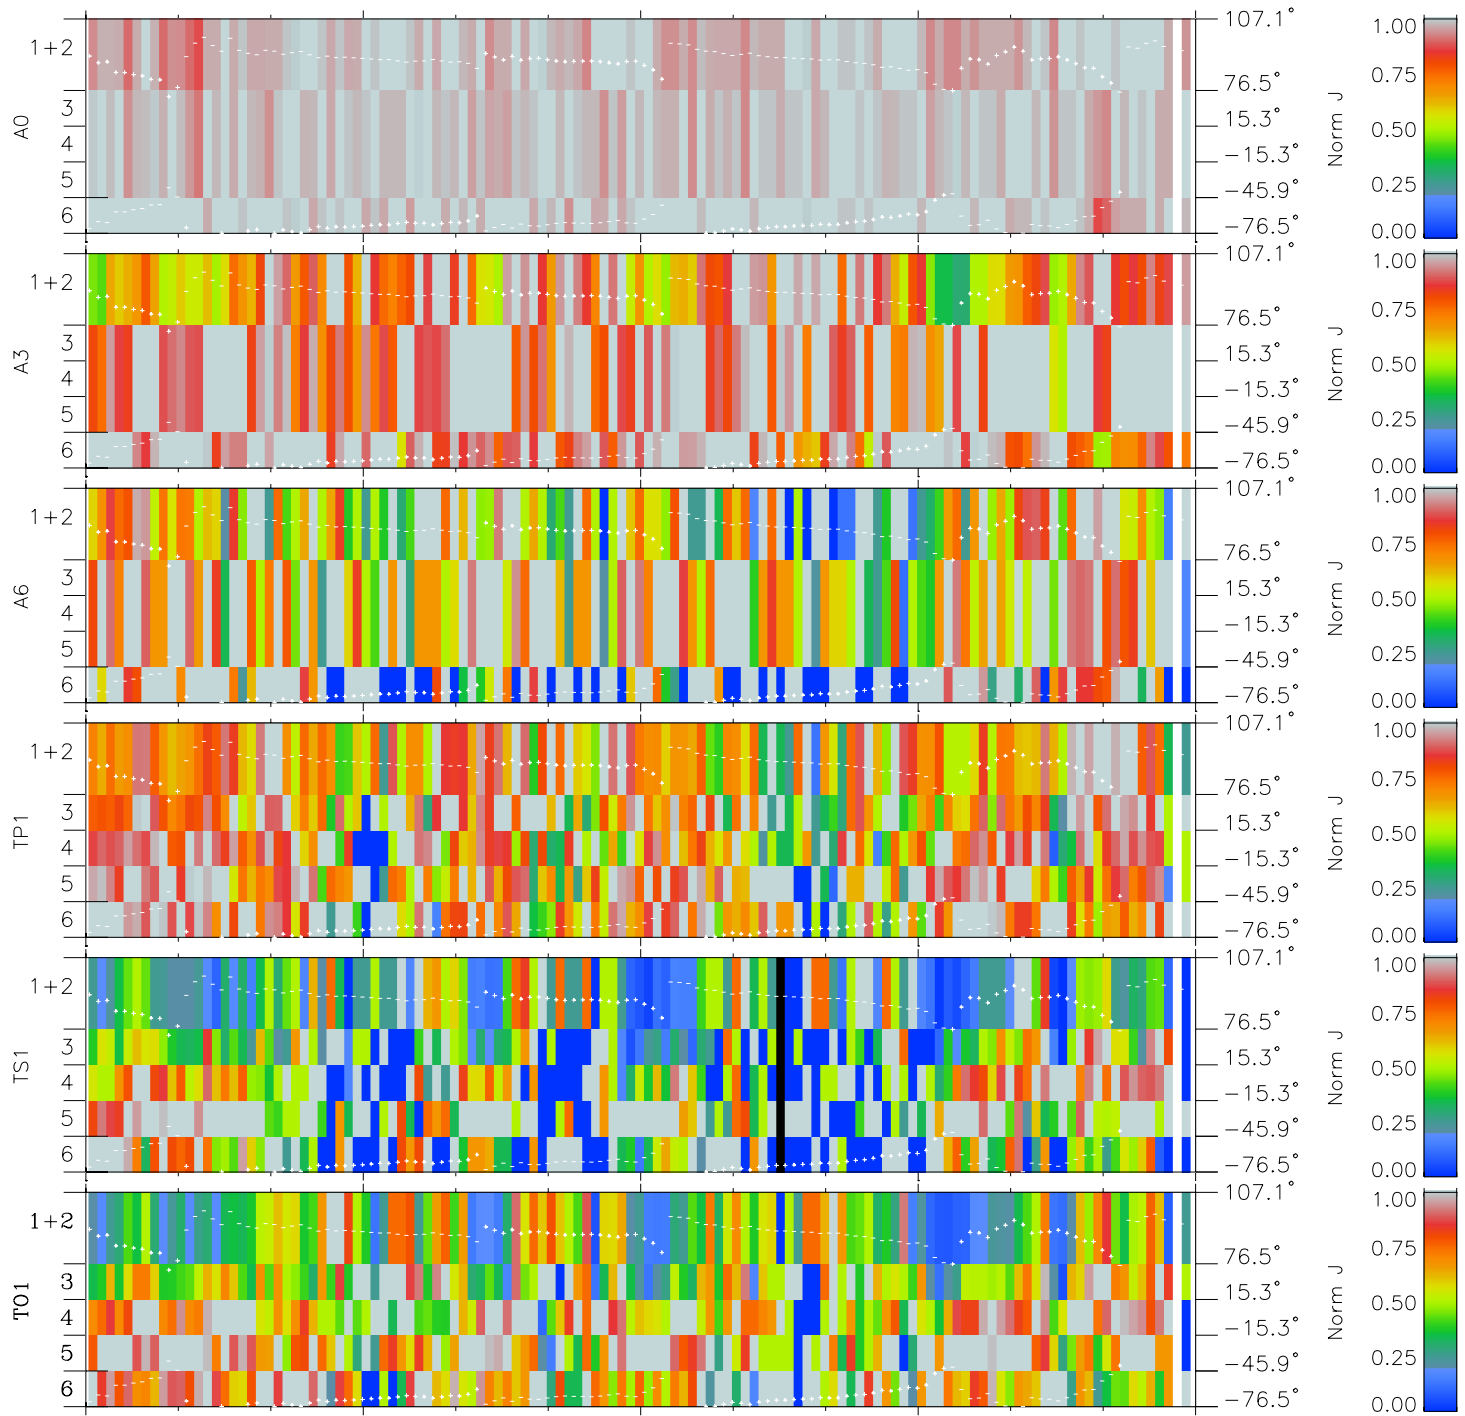

# Galileo EPD Real Elevation Anisotropies 97139

Software Version: RTELEV\_NORM V 1.20  
 Data Production: 06-03-00  
 Plot Production: Sat Sep 15 07:33:22 2001  
 Color File: wondr3  
 Geofactor File: 1.1

| 00:00:00<br>1997-139 | 139-06 | 139-12 | 139-18 | 00:00:00<br>1997-140 |                        |
|----------------------|--------|--------|--------|----------------------|------------------------|
| +                    | +      | +      | +      | +                    | X JSE(R <sub>j</sub> ) |
| -75.90               | -76.79 | -77.66 | -78.49 | -79.31               | Y JSE(R <sub>j</sub> ) |
| -0.84                | -1.51  | -2.18  | -2.85  | -3.52                | Z JSE(R <sub>j</sub> ) |
| -1.01                | -0.99  | -0.97  | -0.94  | -0.92                |                        |

- ◇ = Jupiter look direction
- = Corotation look direction