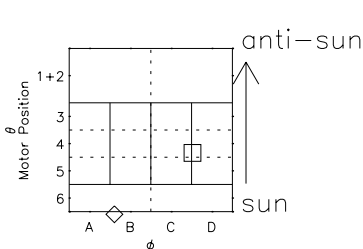

- = Jupiter look direction
- = Corotation look direction