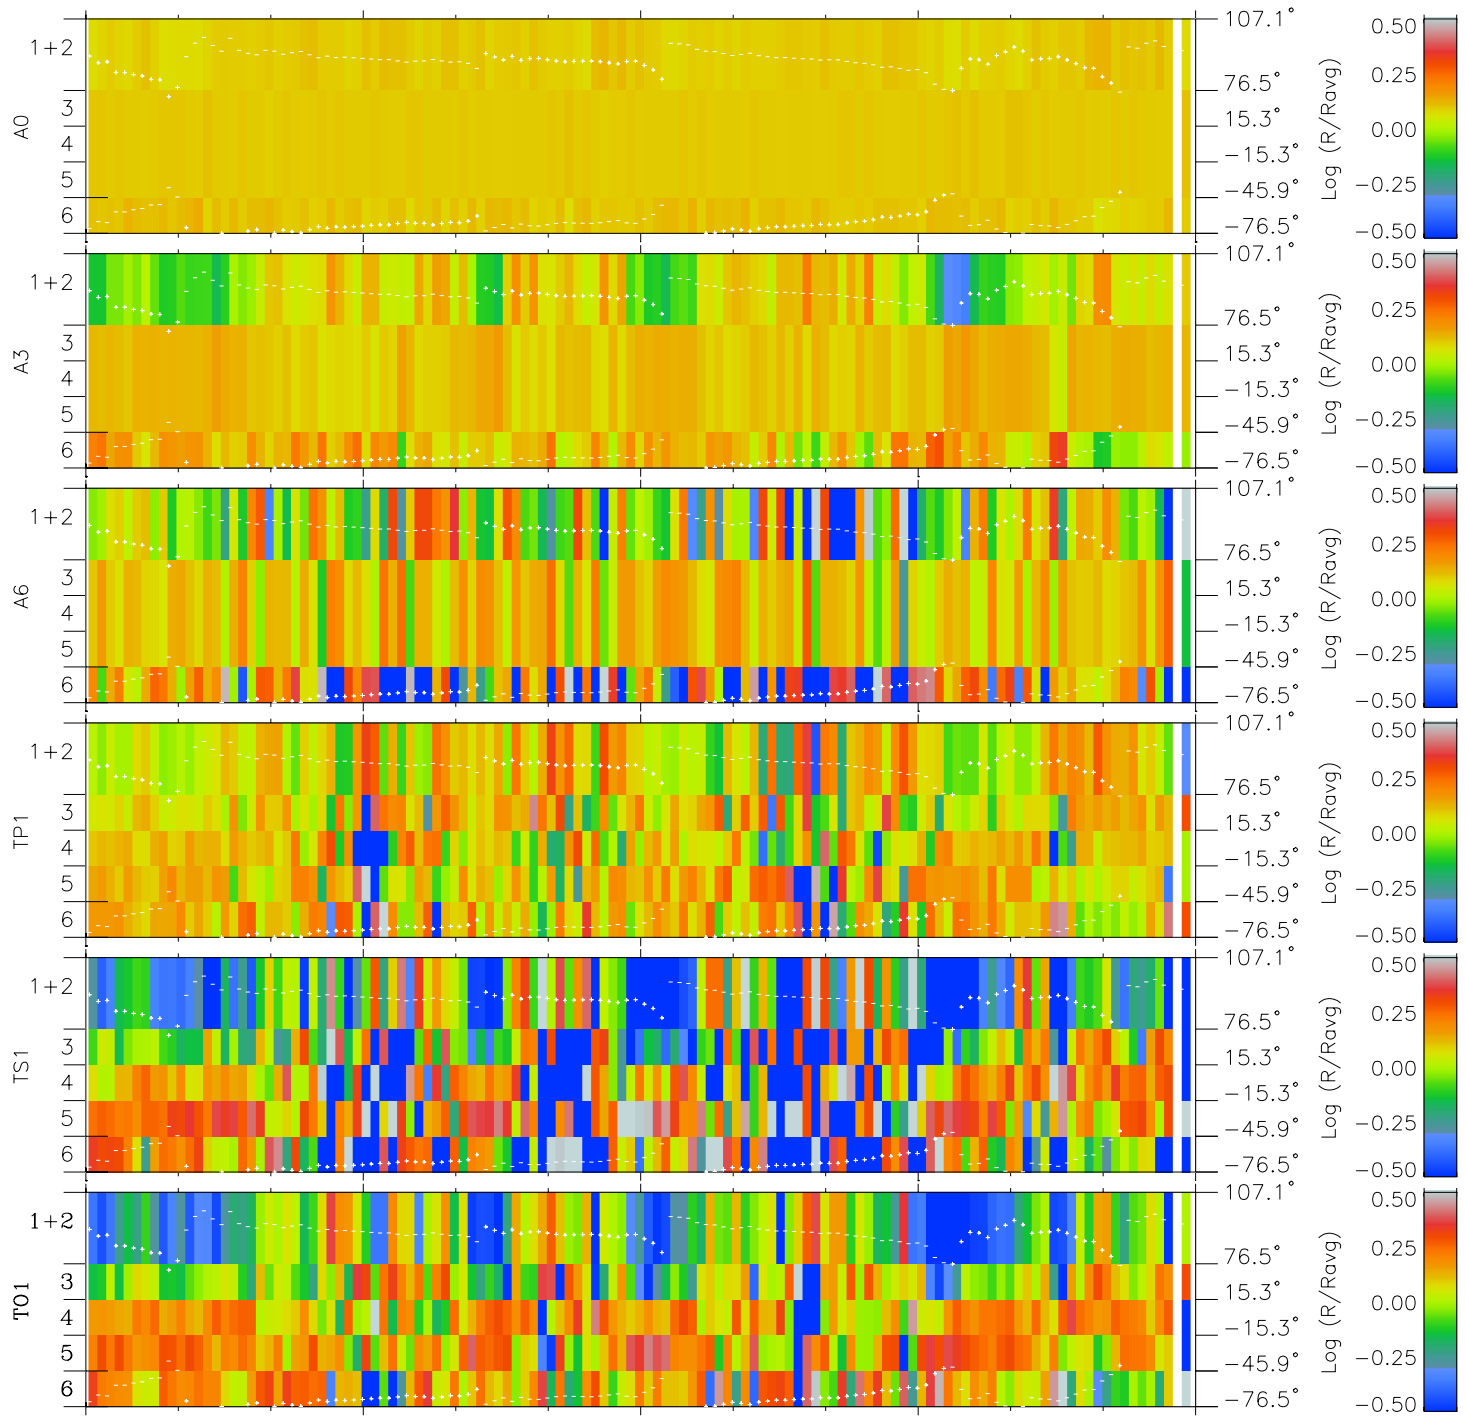

Galileo EPD Real Elevation Anisotropies 97139

Software Version: RTELEV_MEAN V 1.20
 Data Production: 06-03-00
 Plot Production: Sat Sep 15 07:32:57 2001
 Color File: wondr3
 Geofactor File: 1.1

00:00:00 1997-139	139-06	139-12	139-18	00:00:00 1997-140	
+	+	+	+	+	X JSE(R_j)
-75.90	-76.79	-77.66	-78.49	-79.31	Y JSE(R_j)
-0.84	-1.51	-2.18	-2.85	-3.52	Z JSE(R_j)
-1.01	-0.99	-0.97	-0.94	-0.92	

- ◇ = Jupiter look direction
- = Corotation look direction