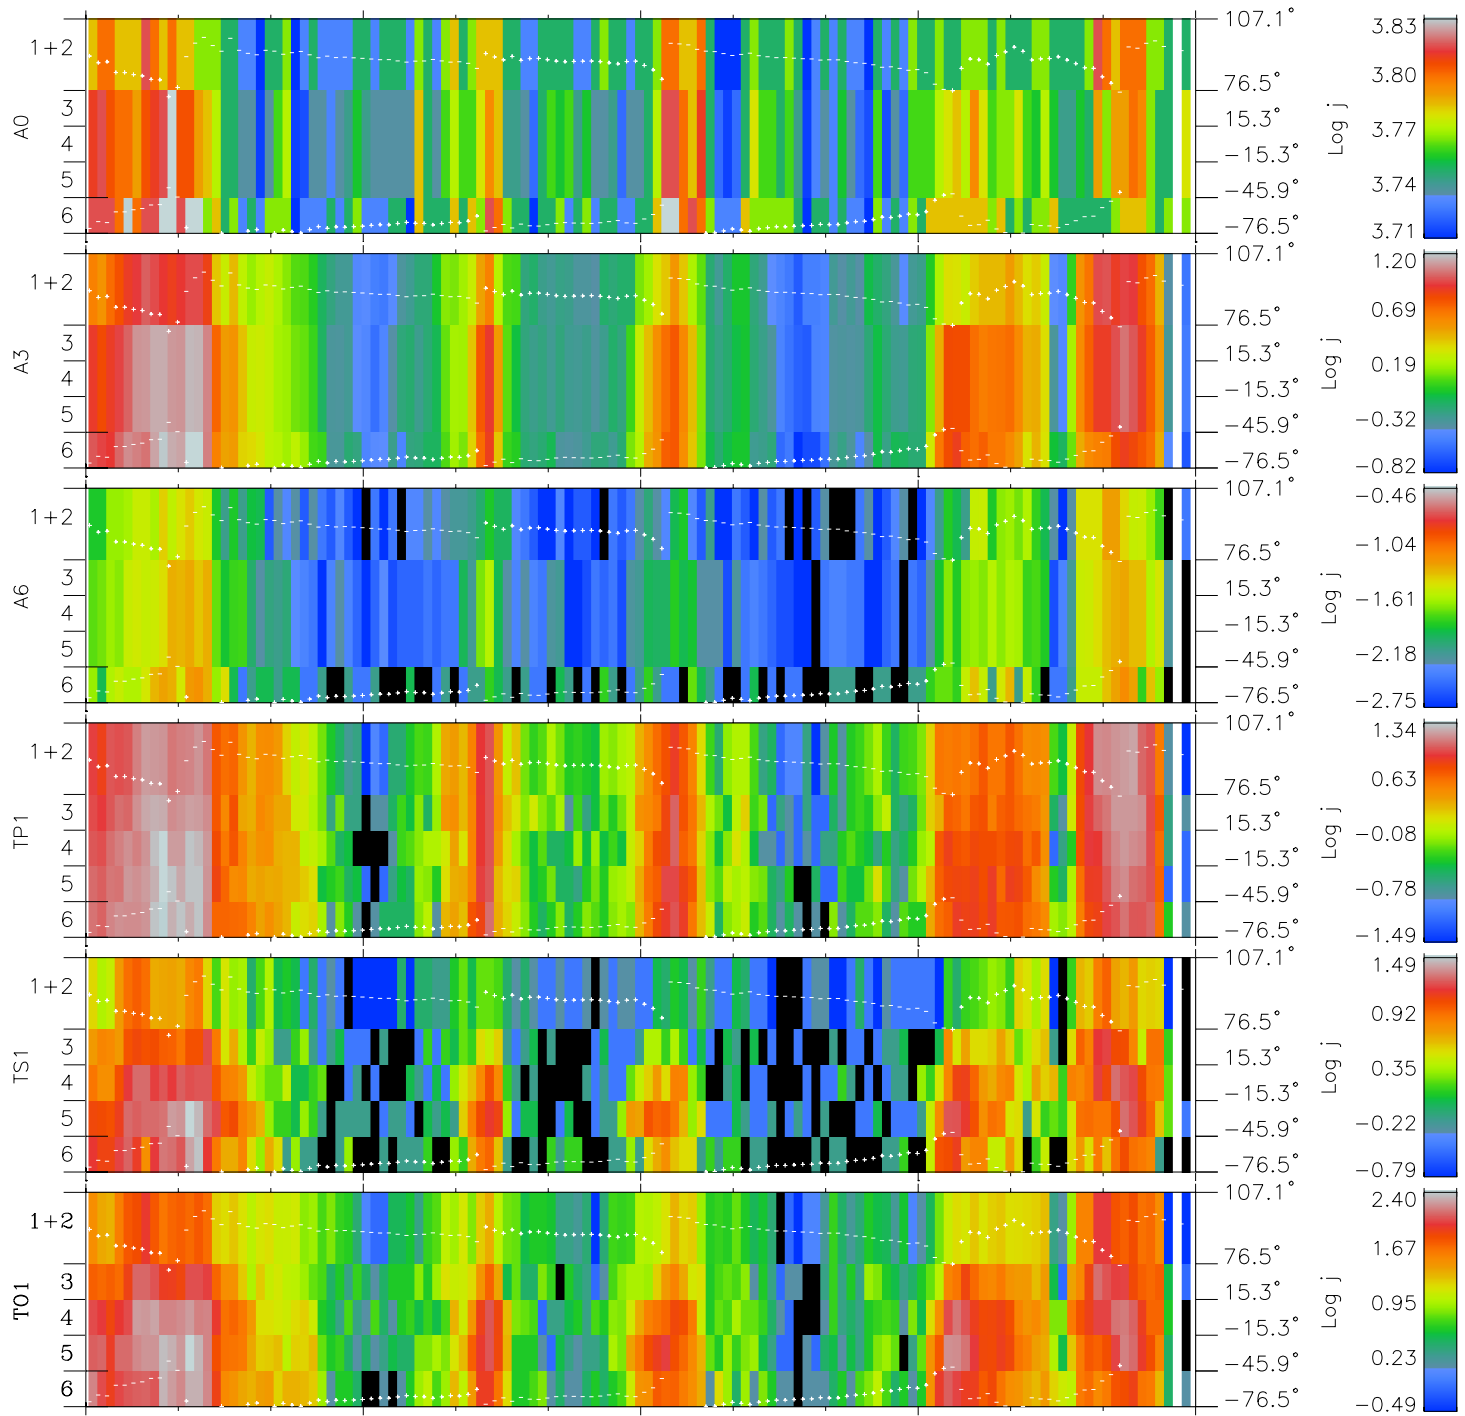

Galileo EPD Real Elevation Anisotropies 97139

Software Version: RTELEV_FLUX V 1.20
 Data Production: 06-03-00
 Plot Production: Sat Sep 15 07:33:10 2001
 Color File: wondr3
 Geofactor File: 1.1

00:00:00 1997-139	139-06	139-12	139-18	00:00:00 1997-140	
+	+	+	+	+	X JSE(R _j)
-75.90	-76.79	-77.66	-78.49	-79.31	Y JSE(R _j)
-0.84	-1.51	-2.18	-2.85	-3.52	Z JSE(R _j)
-1.01	-0.99	-0.97	-0.94	-0.92	

- ◇ = Jupiter look direction
- = Corotation look direction