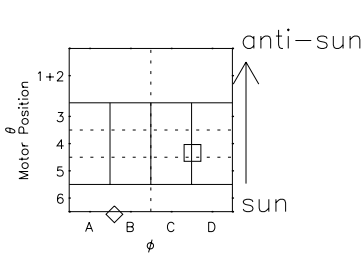

Galileo EPD Real Elevation Anisotropies 97139

Software Version: RTELEV_FLUX V 1.20
 Data Production: 06-03-00
 Plot Production: Sat Sep 15 07:33:10 2001
 Color File: wondr3
 Geofactor File: 1.1

00:00:00 1997-139	139-06	139-12	139-18	00:00:00 1997-140	
+	+	+	+	+	X JSE(R _j)
-75.90	-76.79	-77.66	-78.49	-79.31	Y JSE(R _j)
-0.84	-1.51	-2.18	-2.85	-3.52	Z JSE(R _j)
-1.01	-0.99	-0.97	-0.94	-0.92	

- ◇ = Jupiter look direction
- = Corotation look direction