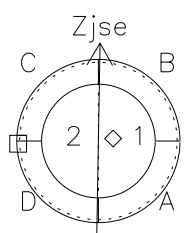

Galileo EPD Real Time Azimuth Anisotropies 97139

Software Version: RTAZIM_MEAN V 1.20
 Data Production: 06-03-00
 Plot Production: Sat Sep 15 07:33:40 2001
 Color File: wondr3
 Geofactor File: 1.1

- ◇ = Jupiter look direction
- = Corotation look direction