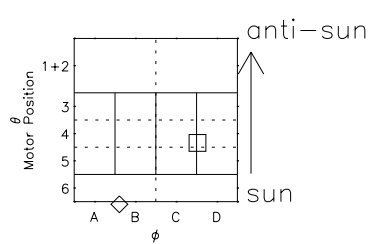

Galileo EPD Real Time Azimuth Anisotropies 97139

Software Version: RTAZIM_MEAN V 1.20
 Data Production: 06-03-00
 Plot Production: Sat Sep 15 07:33:40 2001
 Color File: wondr3
 Geofactor File: 1.1

- ◇ = Jupiter look direction
- = Corotation look direction