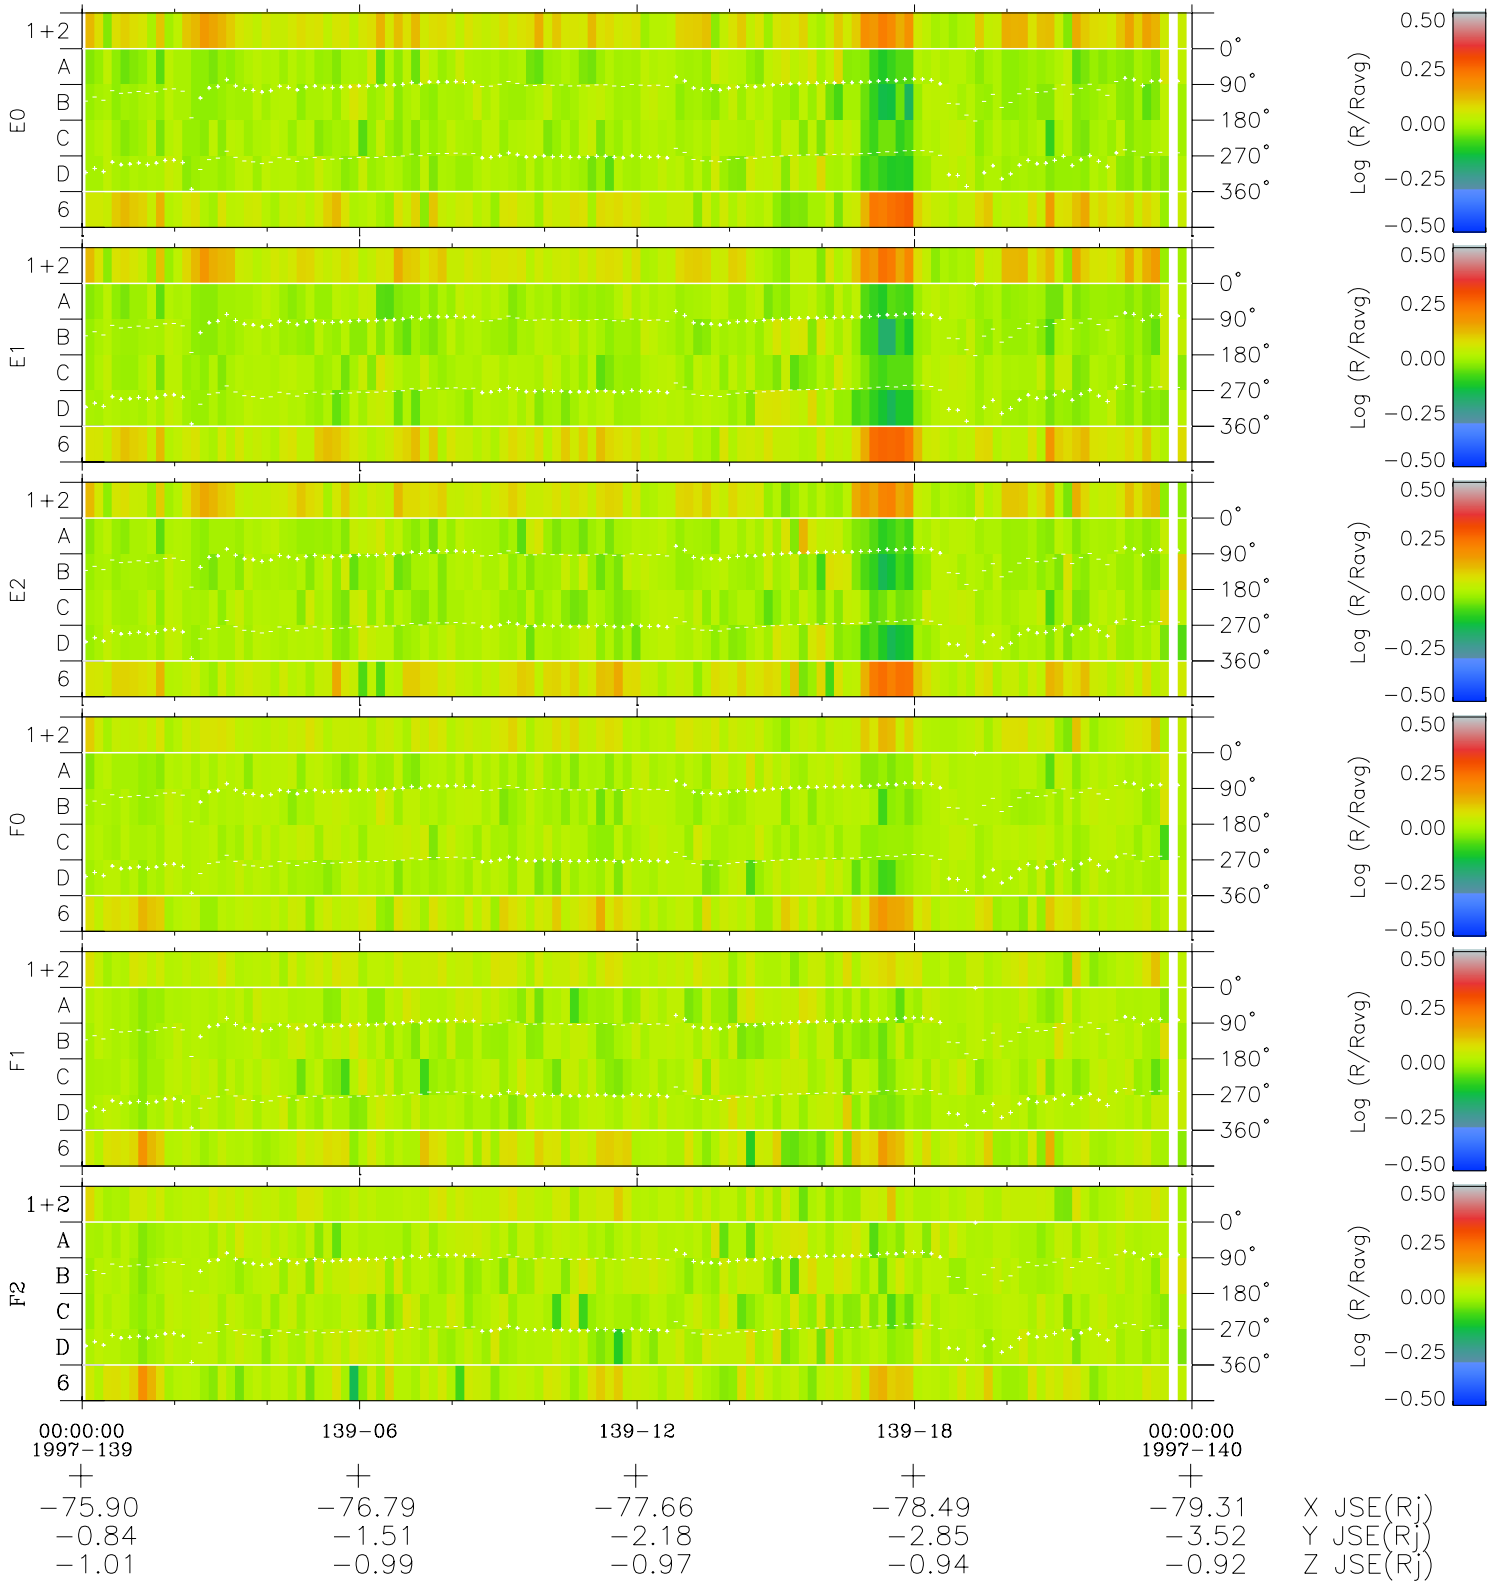

Galileo EPD Real Time Azimuth Anisotropies 97139

Software Version: RTAZIM_MEAN V 1.20
 Data Production: 06-03-00
 Plot Production: Sat Sep 15 07:33:40 2001
 Color File: wondr3
 Geofactor File: 1.1

- ◇ = Jupiter look direction
- = Corotation look direction