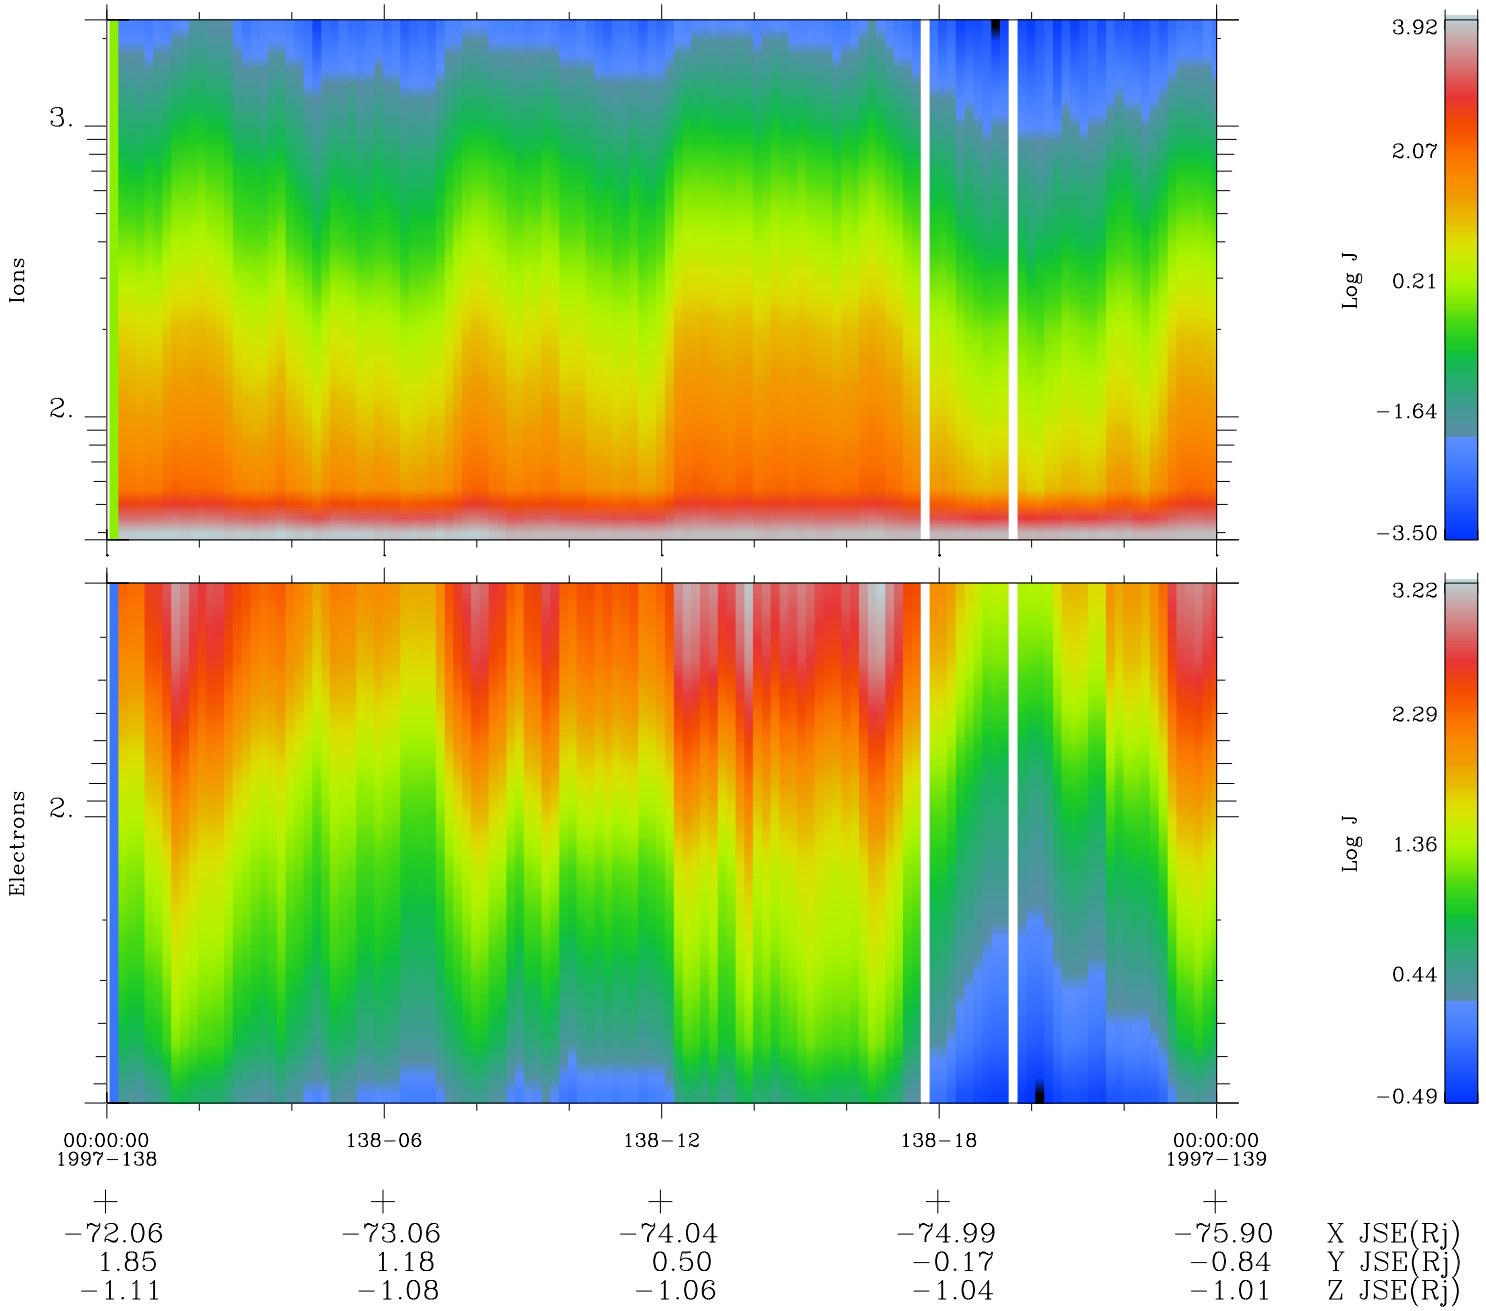

Galileo EPD Real Time Omni Spectrum 97138

Software Version: RTSPEC_OMNI V 1.20
 Data Production: 06-03-00
 Plot Production: Sat Sep 15 07:23:39 2001
 Color File: wondr3
 Geofactor File: 1.1

◇ = Jupiter look direction
 □ = Corotation look direction