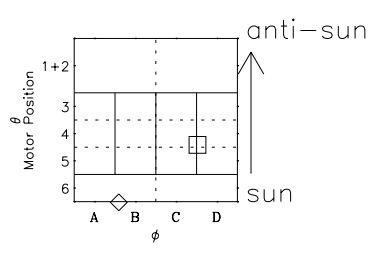

Galileo EPD Real Time Omni Spectrum 97138

Software Version: RTSPEC_OMNI V 1.20
 Data Production: 06-03-00
 Plot Production: Sat Sep 15 07:23:39 2001
 Color File: wondr3
 Geofactor File: 1.1

◇ = Jupiter look direction
 □ = Corotation look direction