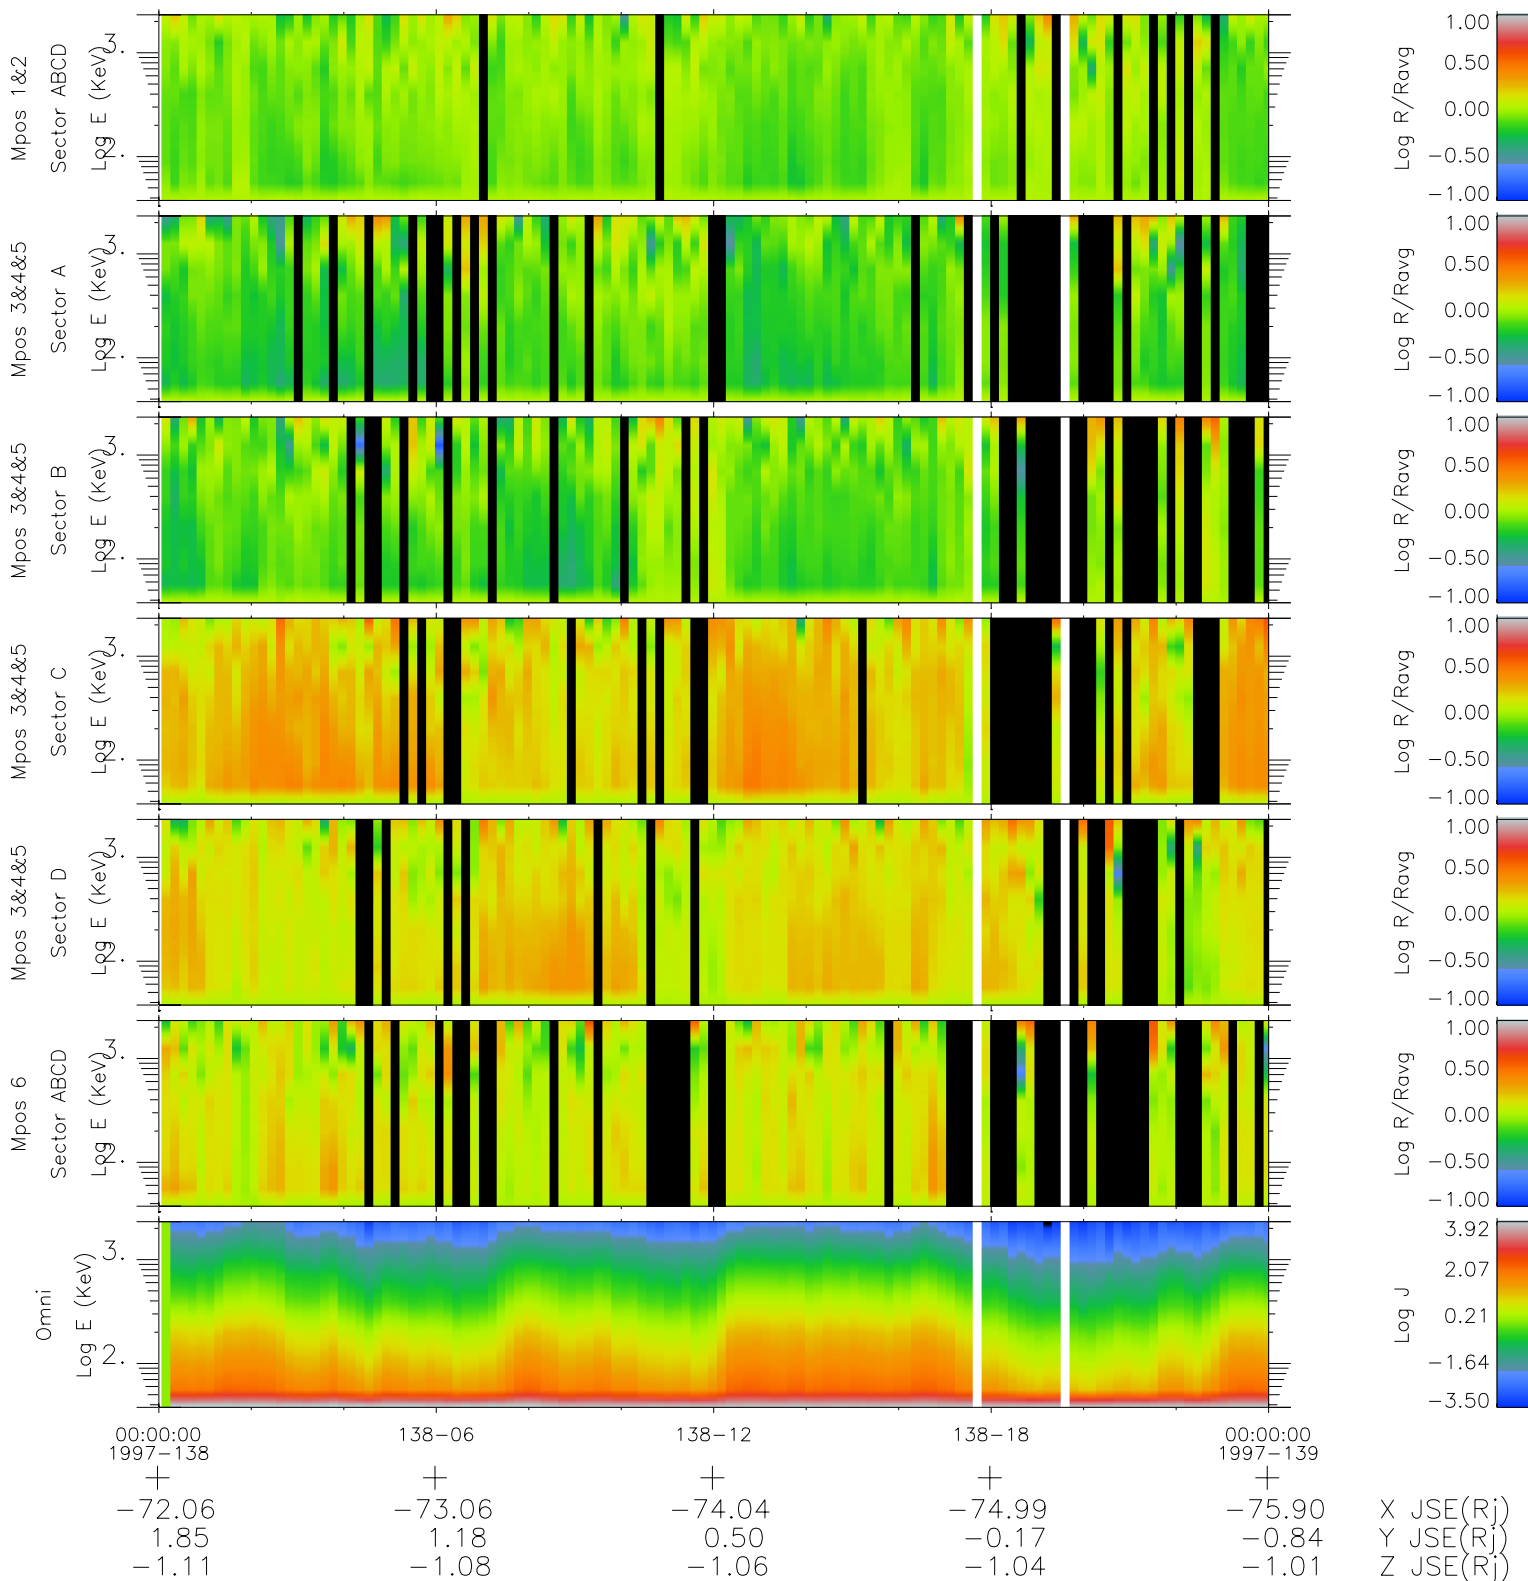

Galileo EPD Real Time R6 Ions Spectra 97138

Software Version: RTSPEC_R6 V 1.20
 Data Production: 06-03-00
 Plot Production: Sat Sep 15 07:23:25 2001
 Color File: wondr3
 Geofactor File: 1.1

- ◇ = Jupiter look direction
- = Corotation look direction