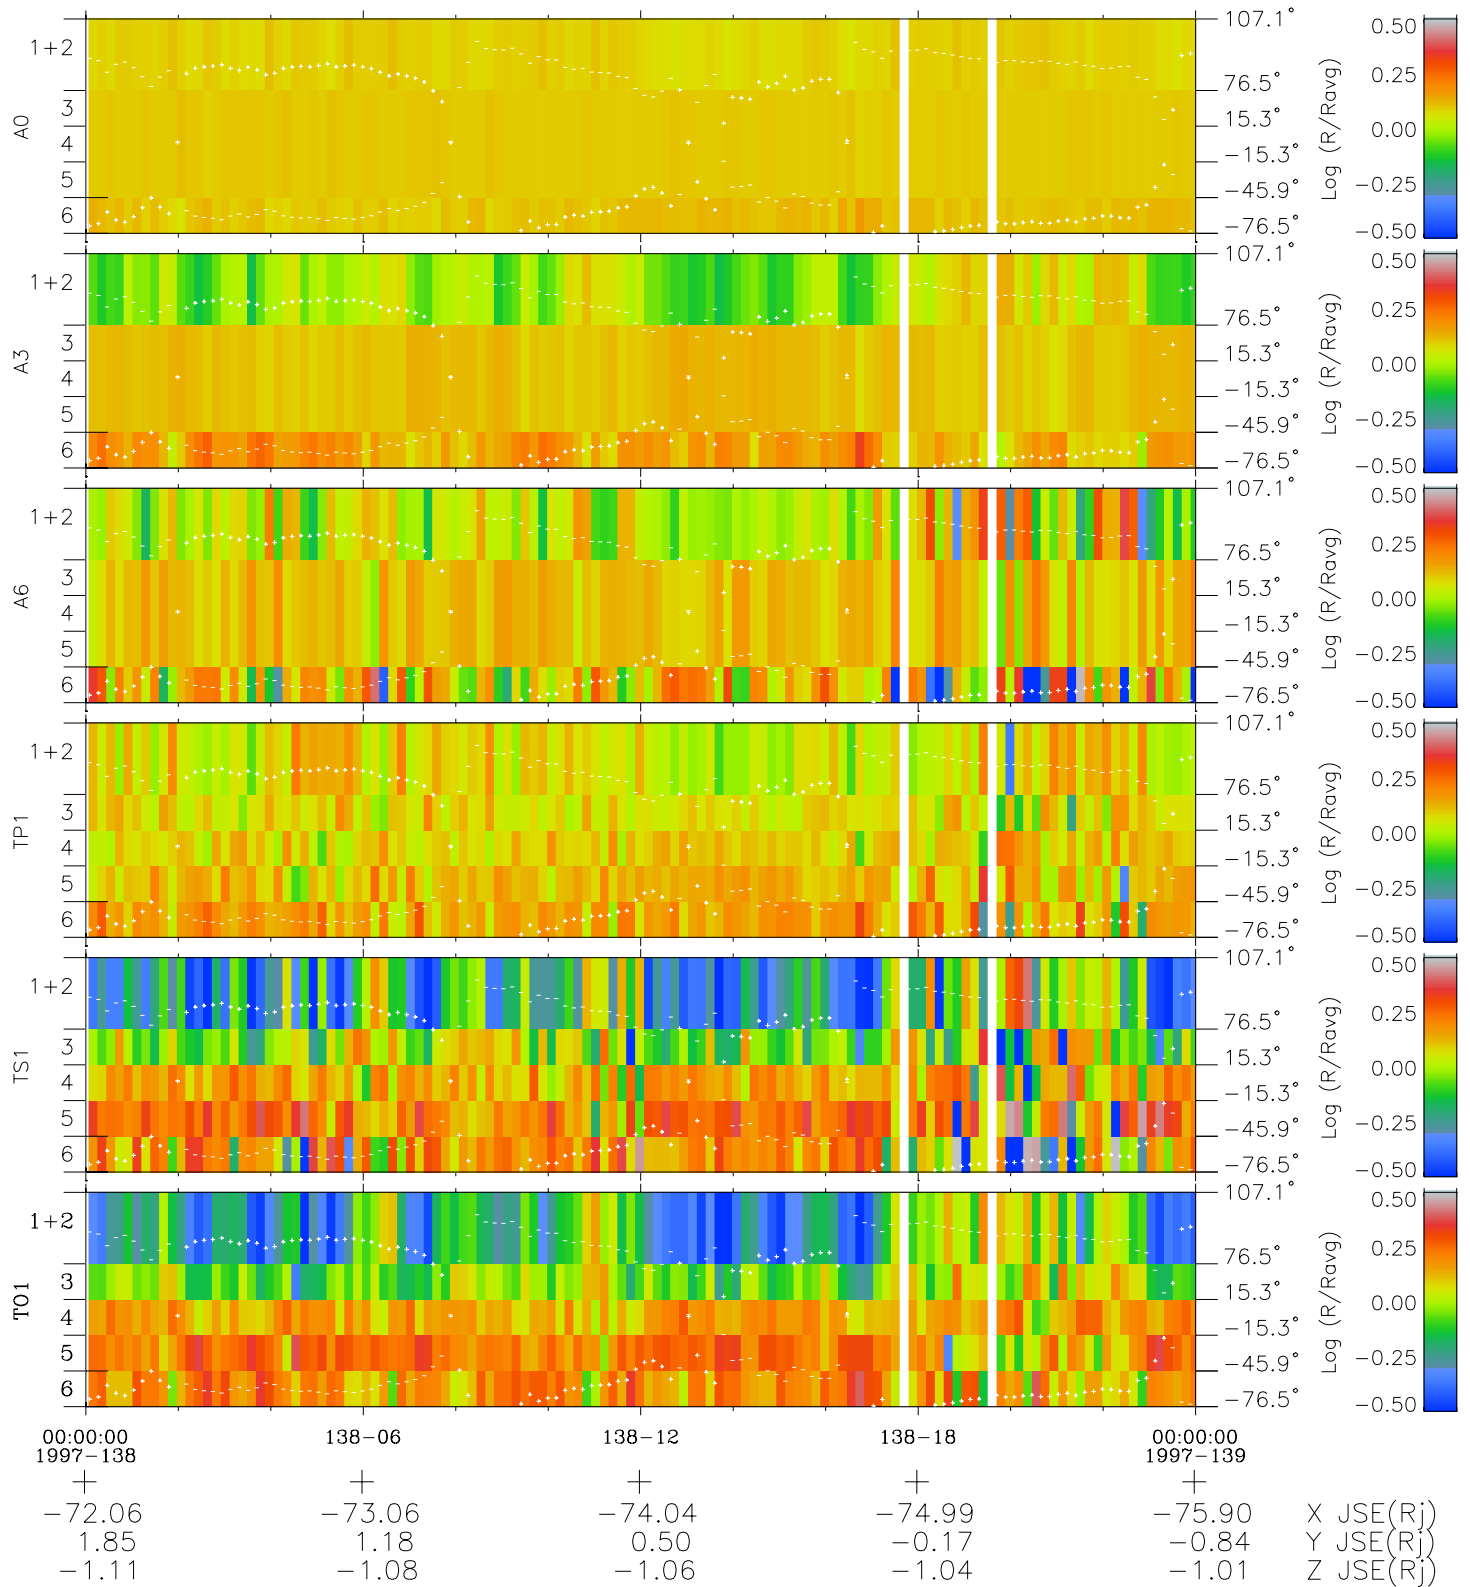

Galileo EPD Real Elevation Anisotropies 97138

Software Version: RTELEV_MEAN V 1.20
Data Production: 06-03-00
Plot Production: Sat Sep 15 07:24:32 2001
Color File: wondr3
Geofactor File: 1.1

- ◇ = Jupiter look direction
- = Corotation look direction