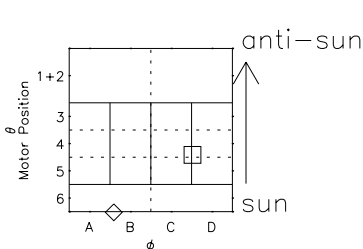

Galileo EPD Real Elevation Anisotropies 97138

Software Version: RTELEV_MEAN V 1.20
Data Production: 06-03-00
Plot Production: Sat Sep 15 07:24:32 2001
Color File: wondr3
Geofactor File: 1.1

- ◇ = Jupiter look direction
- = Corotation look direction