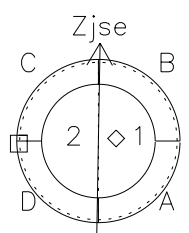

Galileo EPD Real Time Azimuth Anisotropies 97138

Software Version: RTAZIM_MEAN V 1.20
 Data Production: 06-03-00
 Plot Production: Sat Sep 15 07:25:14 2001
 Color File: wondr3
 Geofactor File: 1.1

| | | | | | |
|----------------------|--------|--------|--------|----------------------|------------------------|
| 00:00:00 1997-138 | 138-06 | 138-12 | 138-18 | 00:00:00 1997-139 | |
| + | + | + | + | + | X JSE(R _j) |
| -72.06 | -73.06 | -74.04 | -74.99 | -75.90 | Y JSE(R _j) |
| 1.85 | 1.18 | 0.50 | -0.17 | -0.84 | Z JSE(R _j) |
| -1.11 | -1.08 | -1.06 | -1.04 | -1.01 | |

◇ = Jupiter look direction
 □ = Corotation look direction