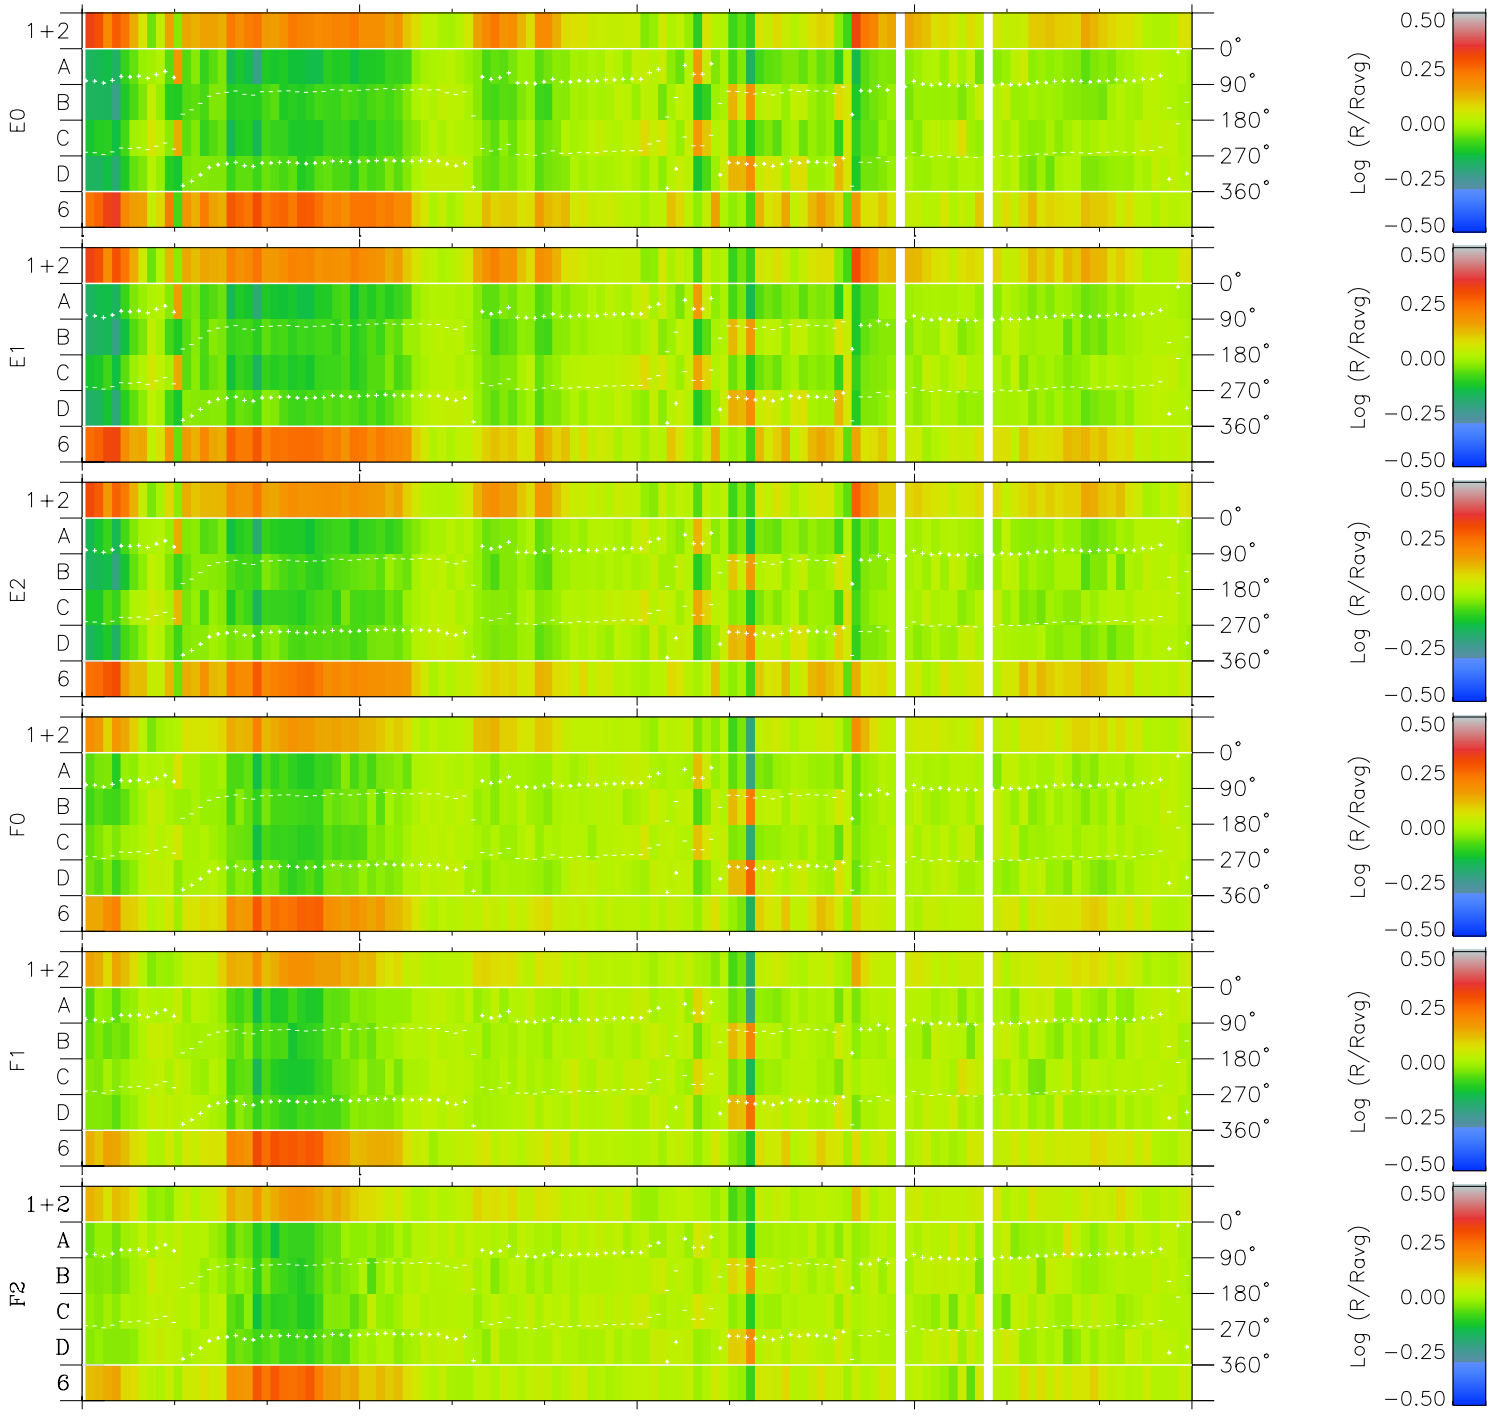

Galileo EPD Real Time Azimuth Anisotropies 97138

Software Version: RTAZIM_MEAN V 1.20
 Data Production: 06-03-00
 Plot Production: Sat Sep 15 07:25:14 2001
 Color File: wondr3
 Geofactor File: 1.1

| | | | | | |
|----------------------|--------|--------|--------|----------------------|------------------------|
| 00:00:00 1997-138 | 138-06 | 138-12 | 138-18 | 00:00:00 1997-139 | |
| + | + | + | + | + | X JSE(R _j) |
| -72.06 | -73.06 | -74.04 | -74.99 | -75.90 | Y JSE(R _j) |
| 1.85 | 1.18 | 0.50 | -0.17 | -0.84 | Z JSE(R _j) |
| -1.11 | -1.08 | -1.06 | -1.04 | -1.01 | |

◇ = Jupiter look direction
 □ = Corotation look direction