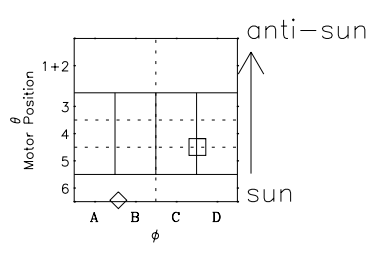

Galileo EPD Real Time Omni Spectrum 97137

Software Version: RTSPEC_OMNI V 1.20
 Data Production: 06-03-00
 Plot Production: Sat Sep 15 07:15:28 2001
 Color File: wondr3
 Geofactor File: 1.1

◇ = Jupiter look direction
 □ = Corotation look direction