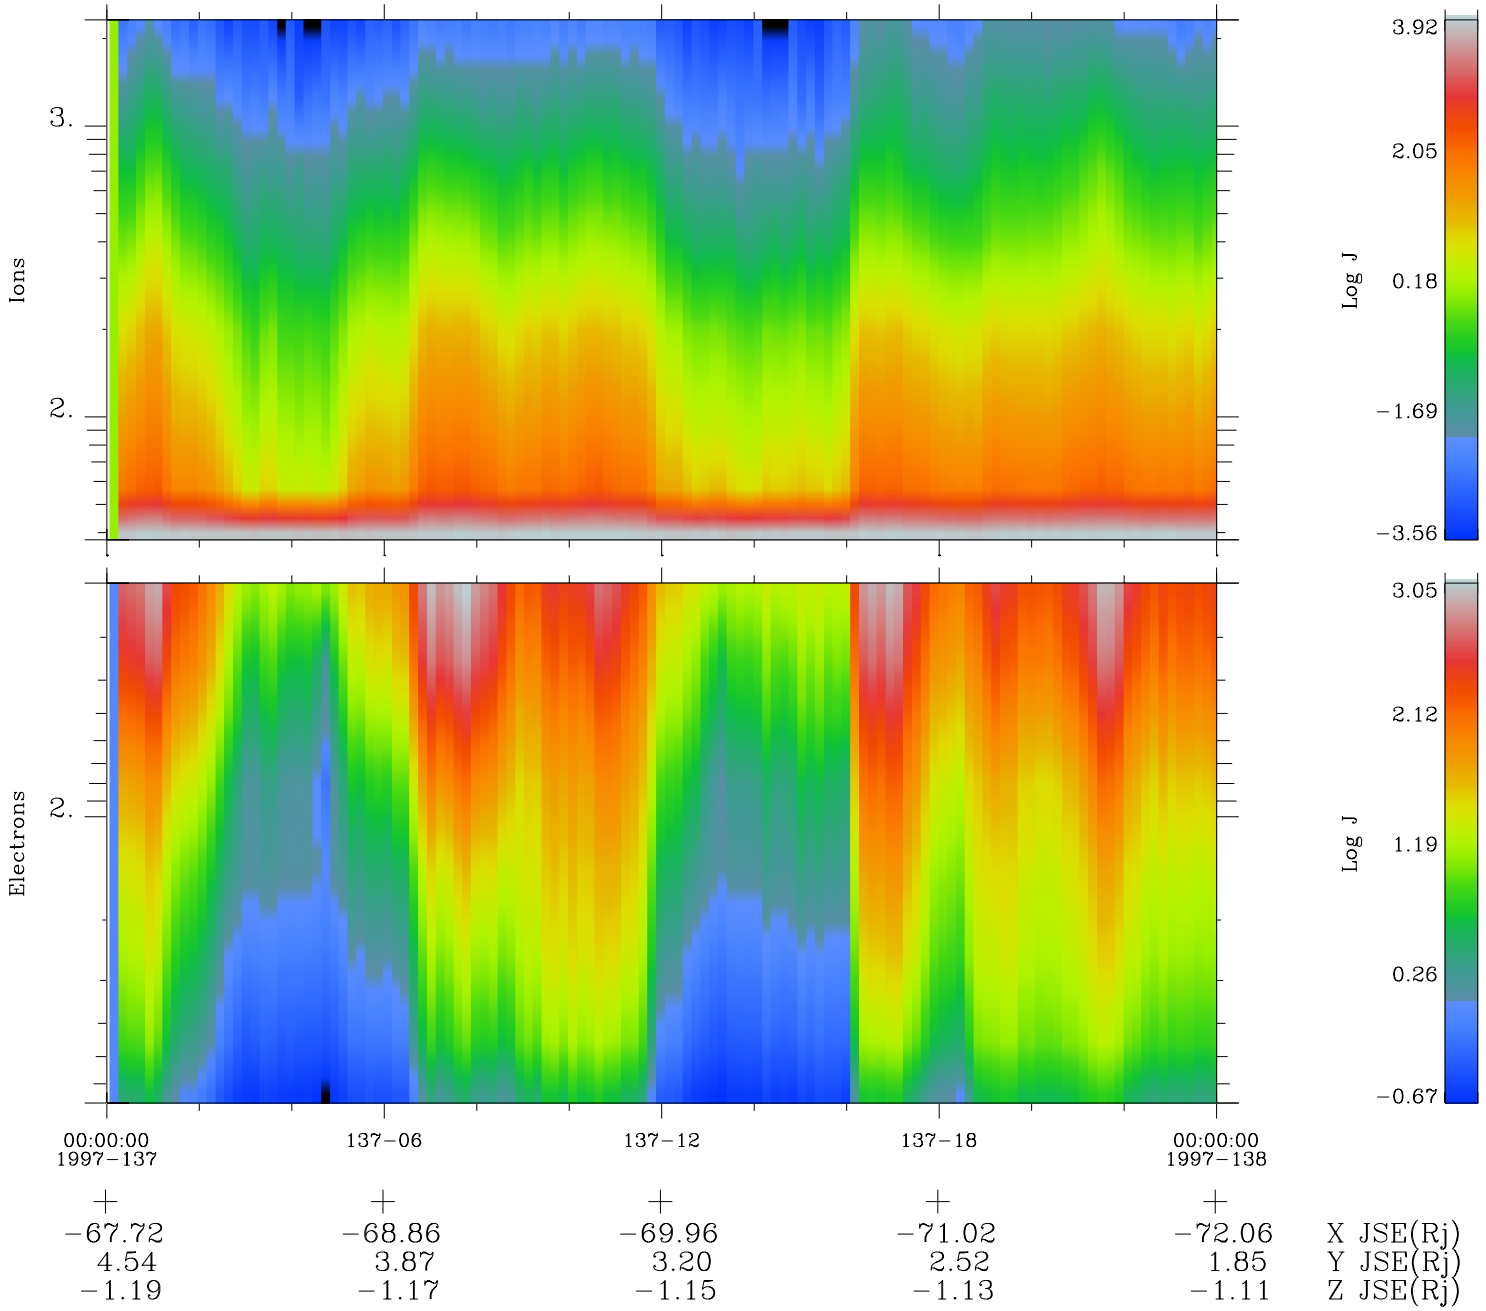

Galileo EPD Real Time Omni Spectrum 97137

Software Version: RTSPEC_OMNI V 1.20
 Data Production: 06-03-00
 Plot Production: Sat Sep 15 07:15:28 2001
 Color File: wondr3
 Geofactor File: 1.1

◇ = Jupiter look direction
 □ = Corotation look direction