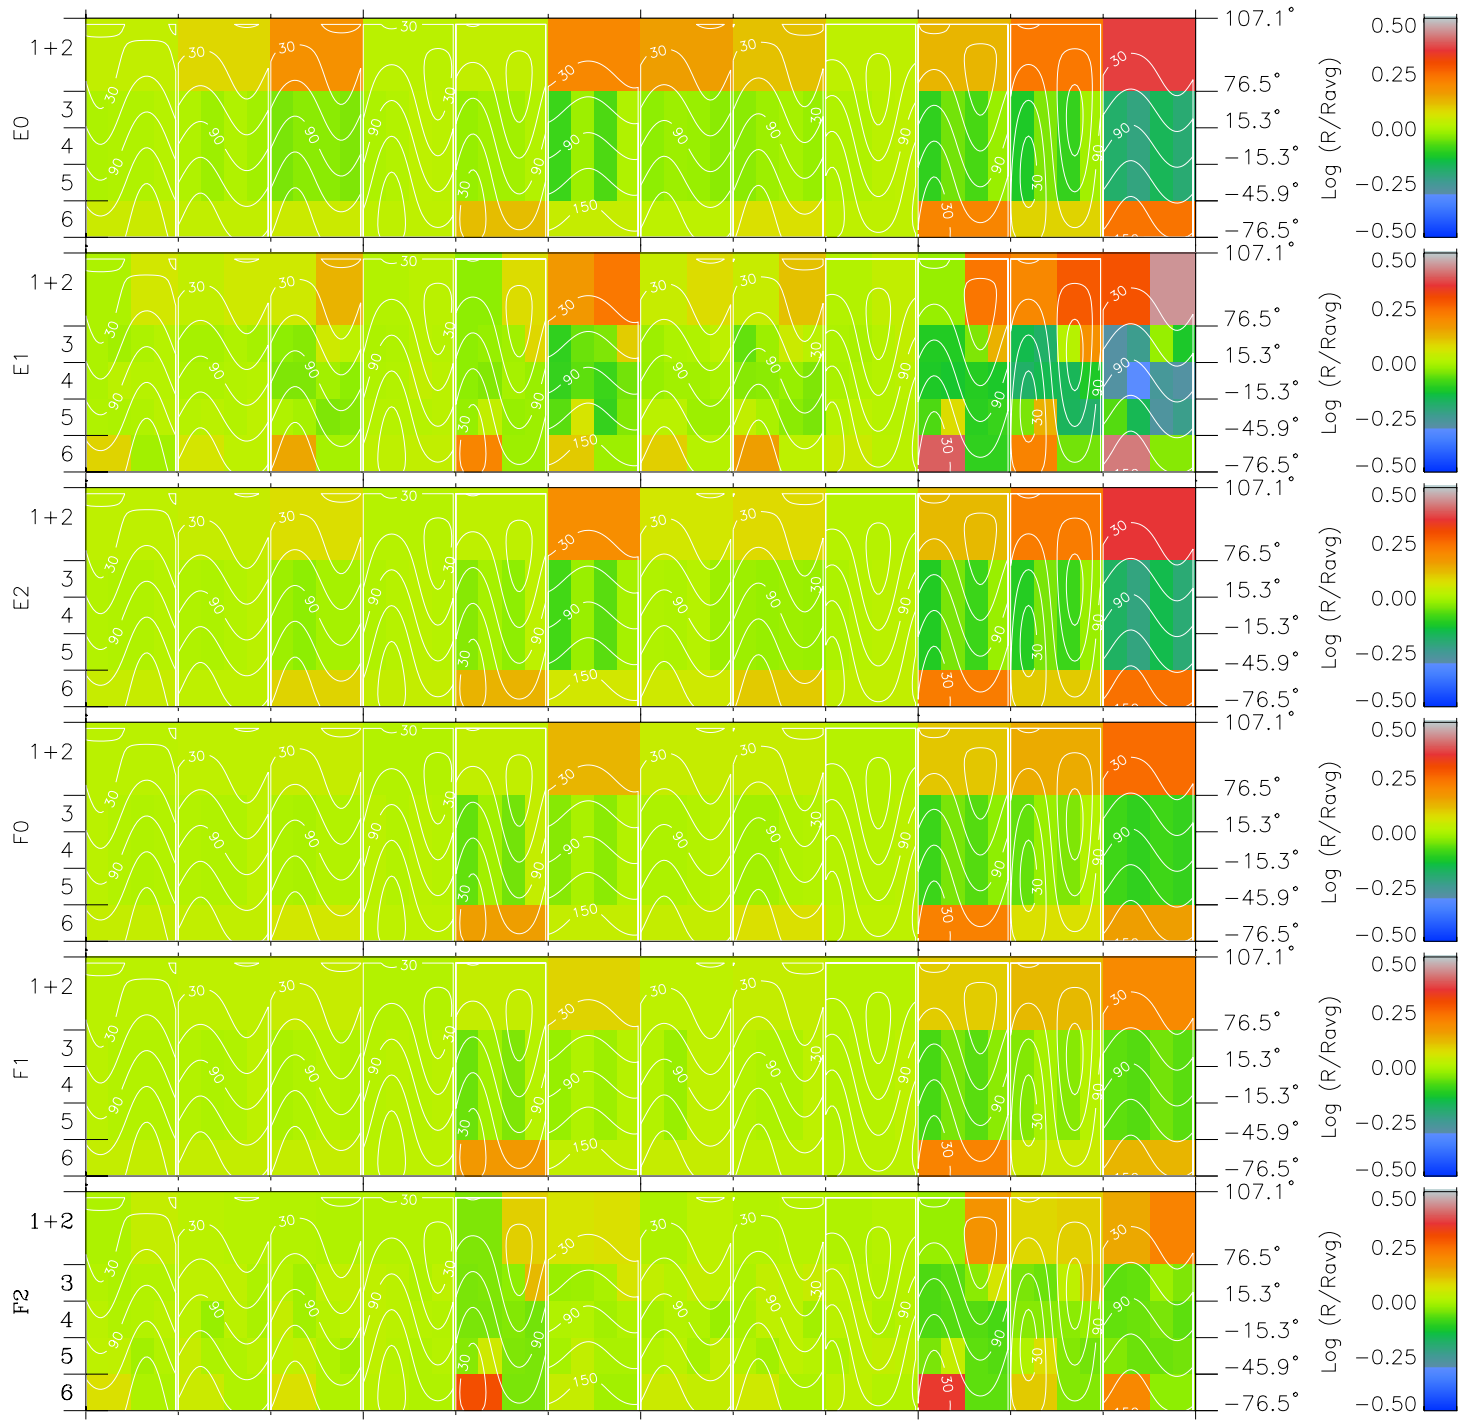

# Galileo EPD Real Time All-Sky Anisotropies 97137

Software Version: RTSKY\_MEAN V 1.20  
 Data Production: 06-03-00  
 Plot Production: Sat Sep 15 07:15:43 2001  
 Color File: wondr3  
 Geofactor File: 1.1

00:00:00 1997-137	137-06	137-12	137-18	00:00:00 1997-138	
+	+	+	+	+	X JSE(R <sub>j</sub> )
-67.72	-68.86	-69.96	-71.02	-72.06	Y JSE(R <sub>j</sub> )
4.54	3.87	3.20	2.52	1.85	Z JSE(R <sub>j</sub> )
-1.19	-1.17	-1.15	-1.13	-1.11	

- ◇ = Jupiter look direction
- = Corotation look direction