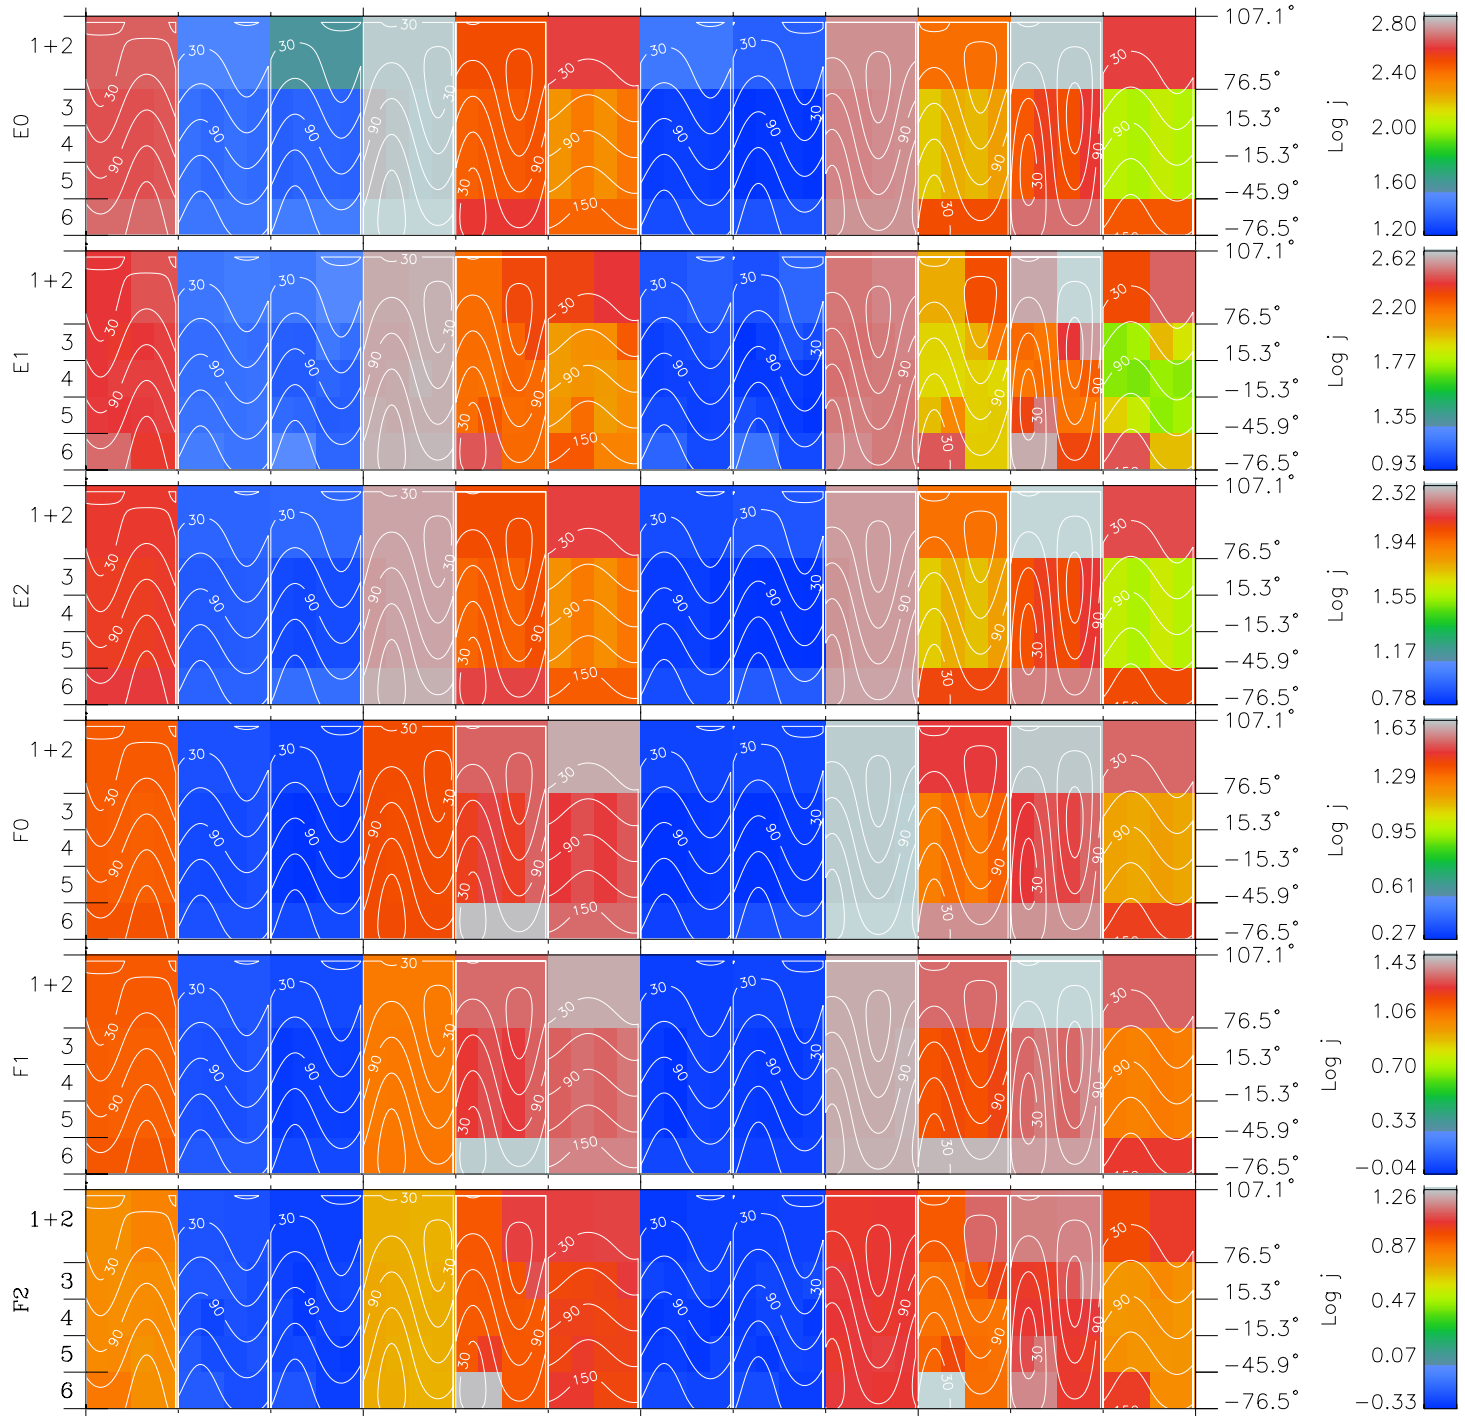

Galileo EPD Real Time All-Sky Anisotropies 97137

Software Version: RTSKY_FLUX V 1.20
 Data Production: 06-03-00
 Plot Production: Sat Sep 15 07:15:59 2001
 Color File: wondr3
 Geofactor File: 1.1

00:00:00 1997-137	137-06	137-12	137-18	00:00:00 1997-138	
+	+	+	+	+	X JSE(R _j)
-67.72	-68.86	-69.96	-71.02	-72.06	Y JSE(R _j)
4.54	3.87	3.20	2.52	1.85	Z JSE(R _j)
-1.19	-1.17	-1.15	-1.13	-1.11	

- ◇ = Jupiter look direction
- = Corotation look direction