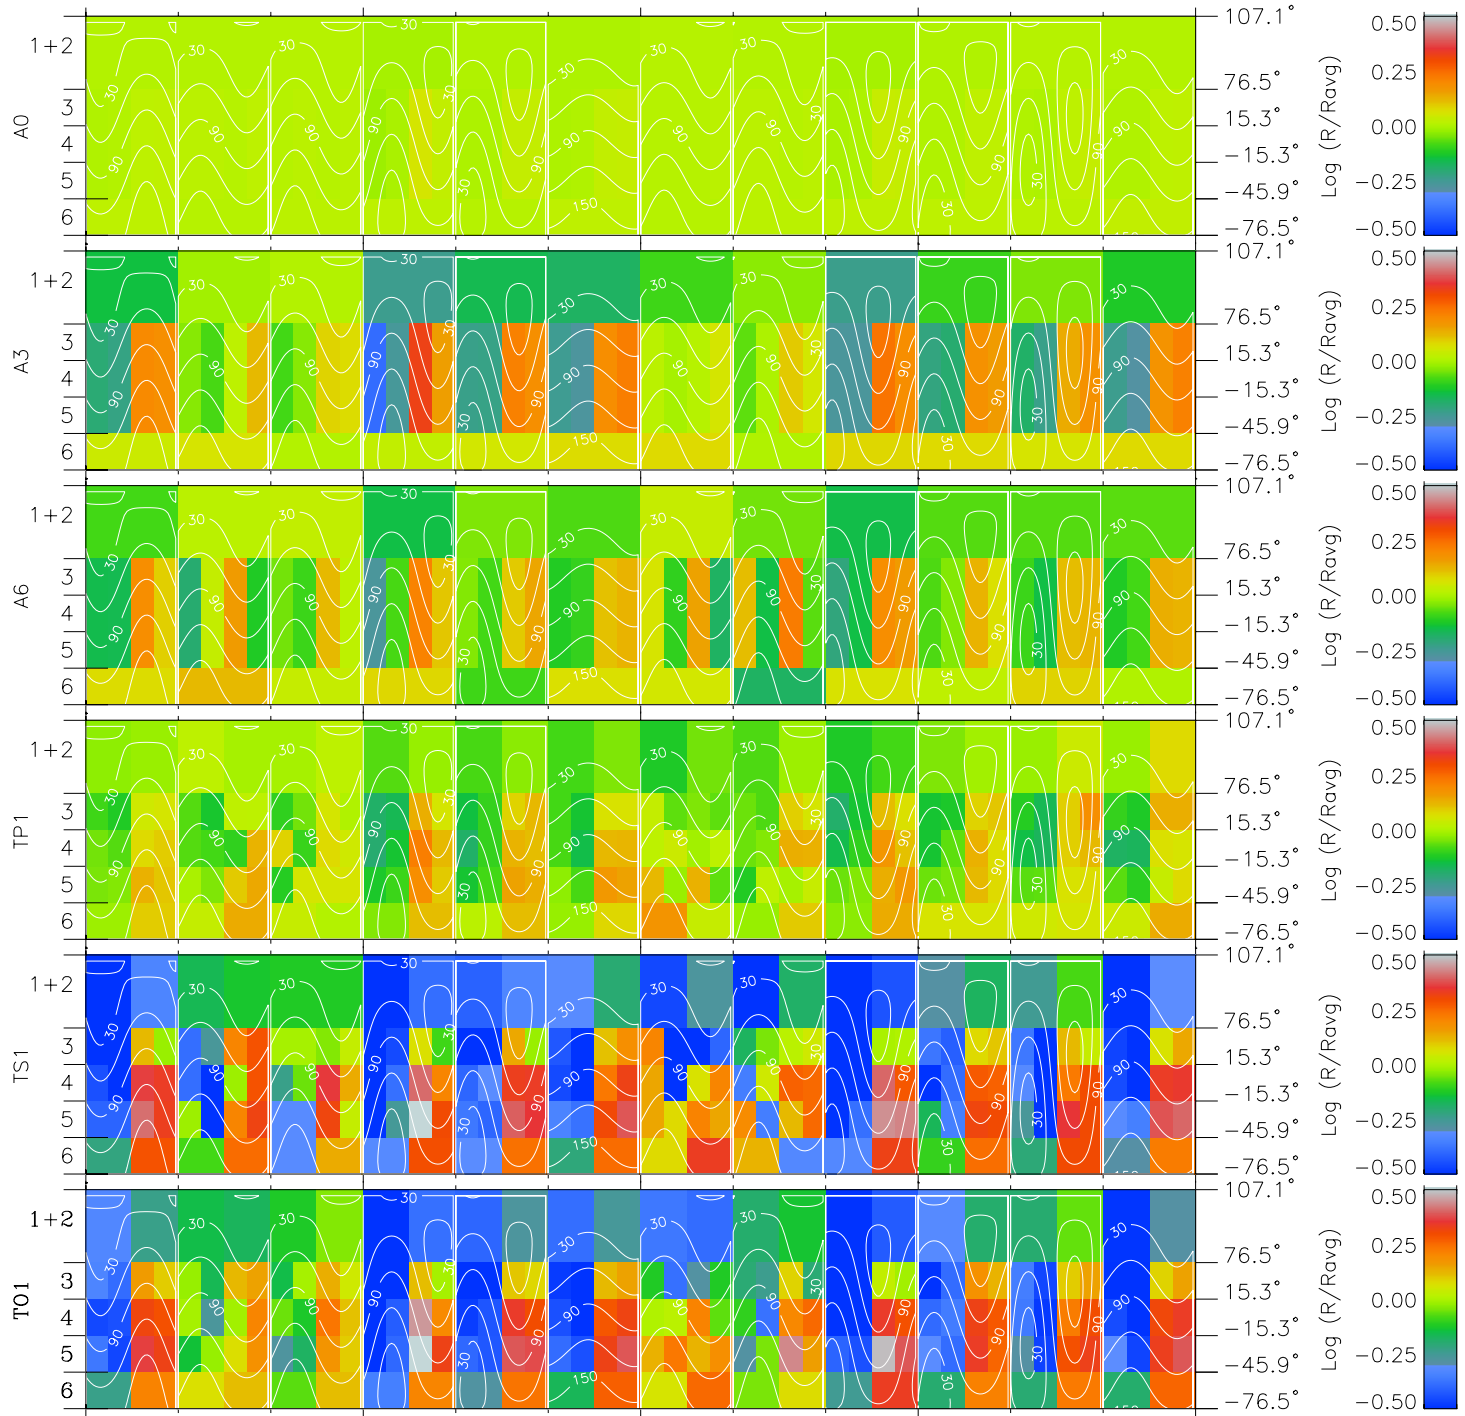

Galileo EPD Real Time All-Sky Anisotropies 97137

Software Version: RTSKY_MEAN V 1.20
 Data Production: 06-03-00
 Plot Production: Sat Sep 15 07:15:36 2001
 Color File: wondr3
 Geofactor File: 1.1

00:00:00 1997-137	137-06	137-12	137-18	00:00:00 1997-138	
+	+	+	+	+	
-67.72	-68.86	-69.96	-71.02	-72.06	X JSE(R _j)
4.54	3.87	3.20	2.52	1.85	Y JSE(R _j)
-1.19	-1.17	-1.15	-1.13	-1.11	Z JSE(R _j)

- ◇ = Jupiter look direction
- = Corotation look direction