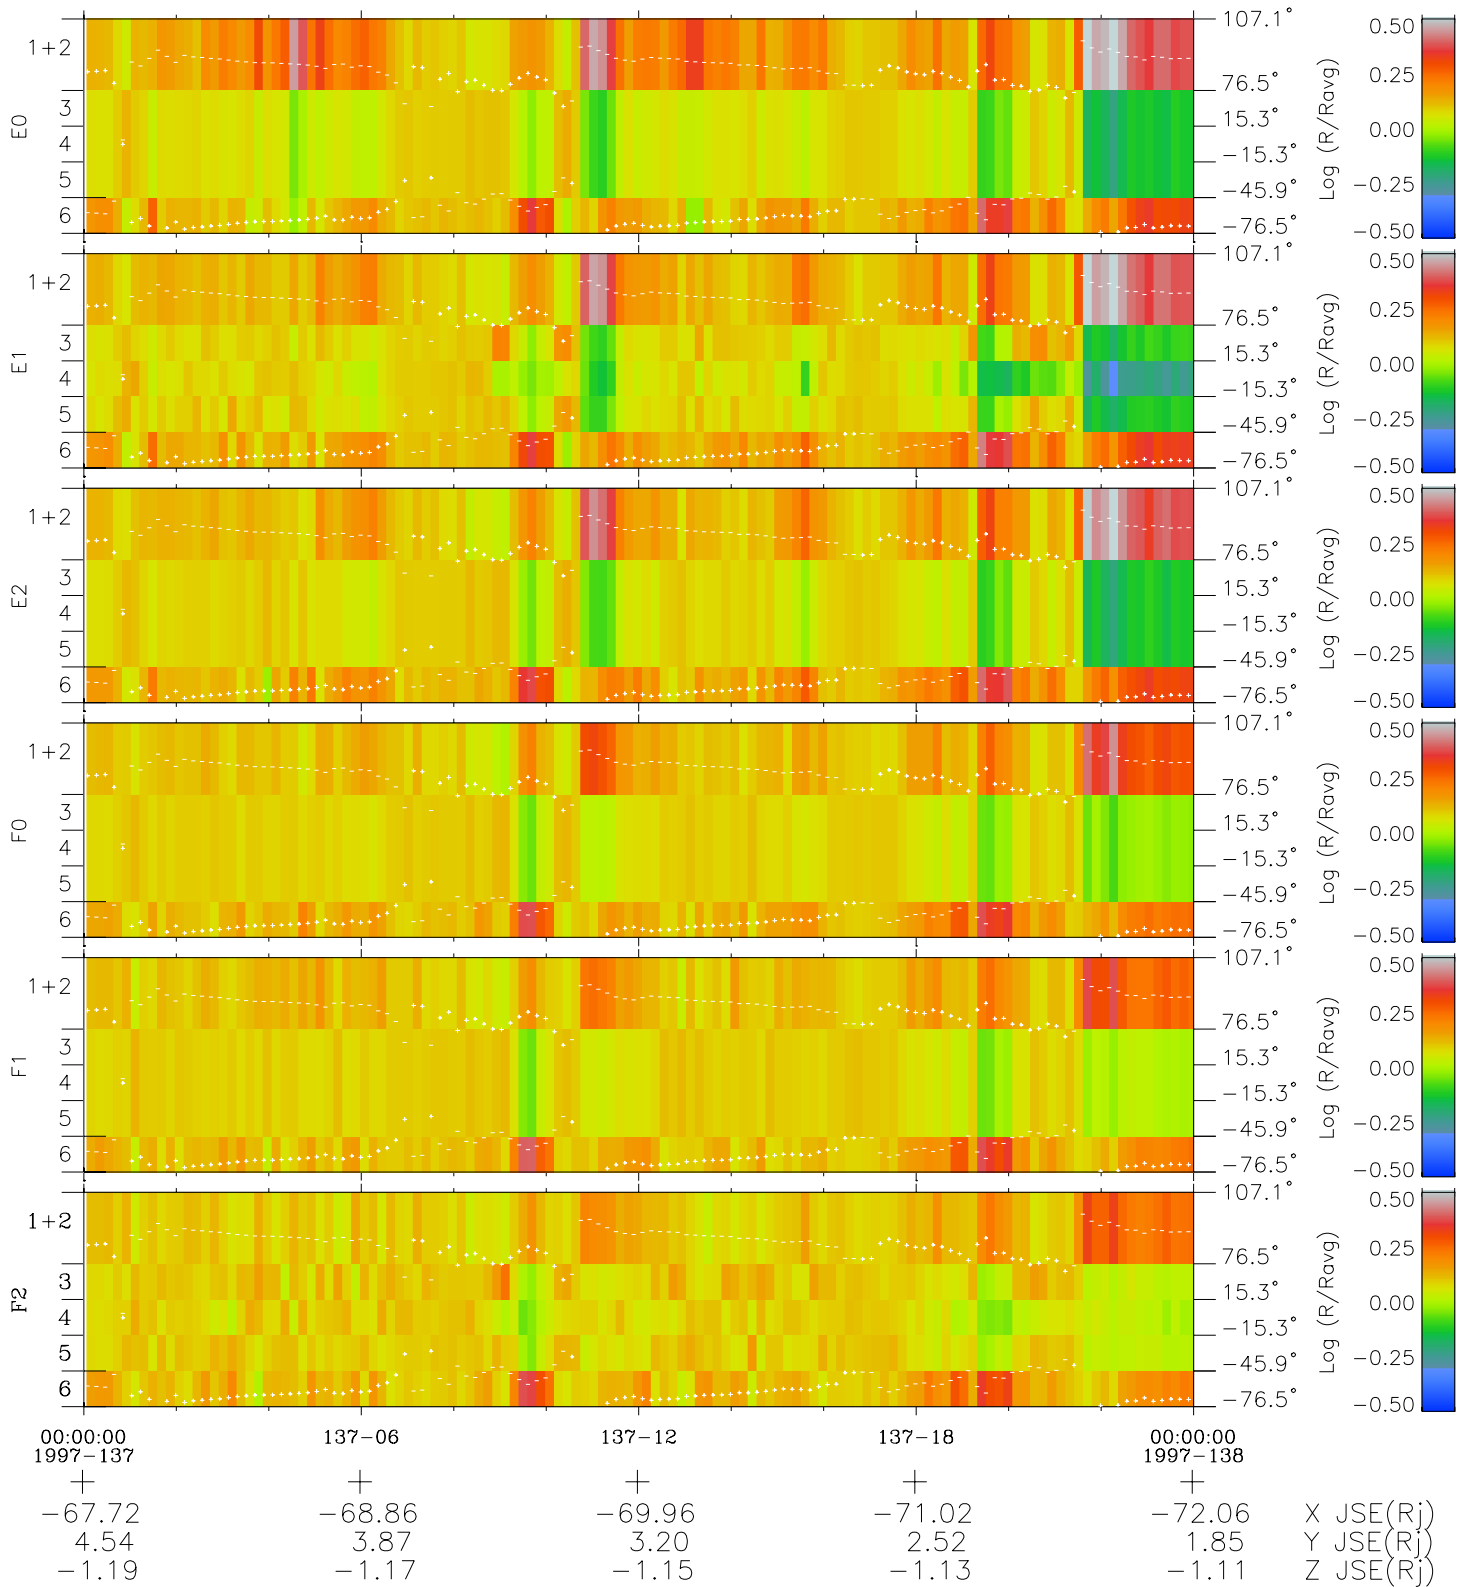

# Galileo EPD Real Elevation Anisotropies 97137

Software Version: RTELEV\_MEAN V 1.20  
Data Production: 06-03-00  
Plot Production: Sat Sep 15 07:16:28 2001  
Color File: wondr3  
Geofactor File: 1.1

- ◇ = Jupiter look direction
- = Corotation look direction