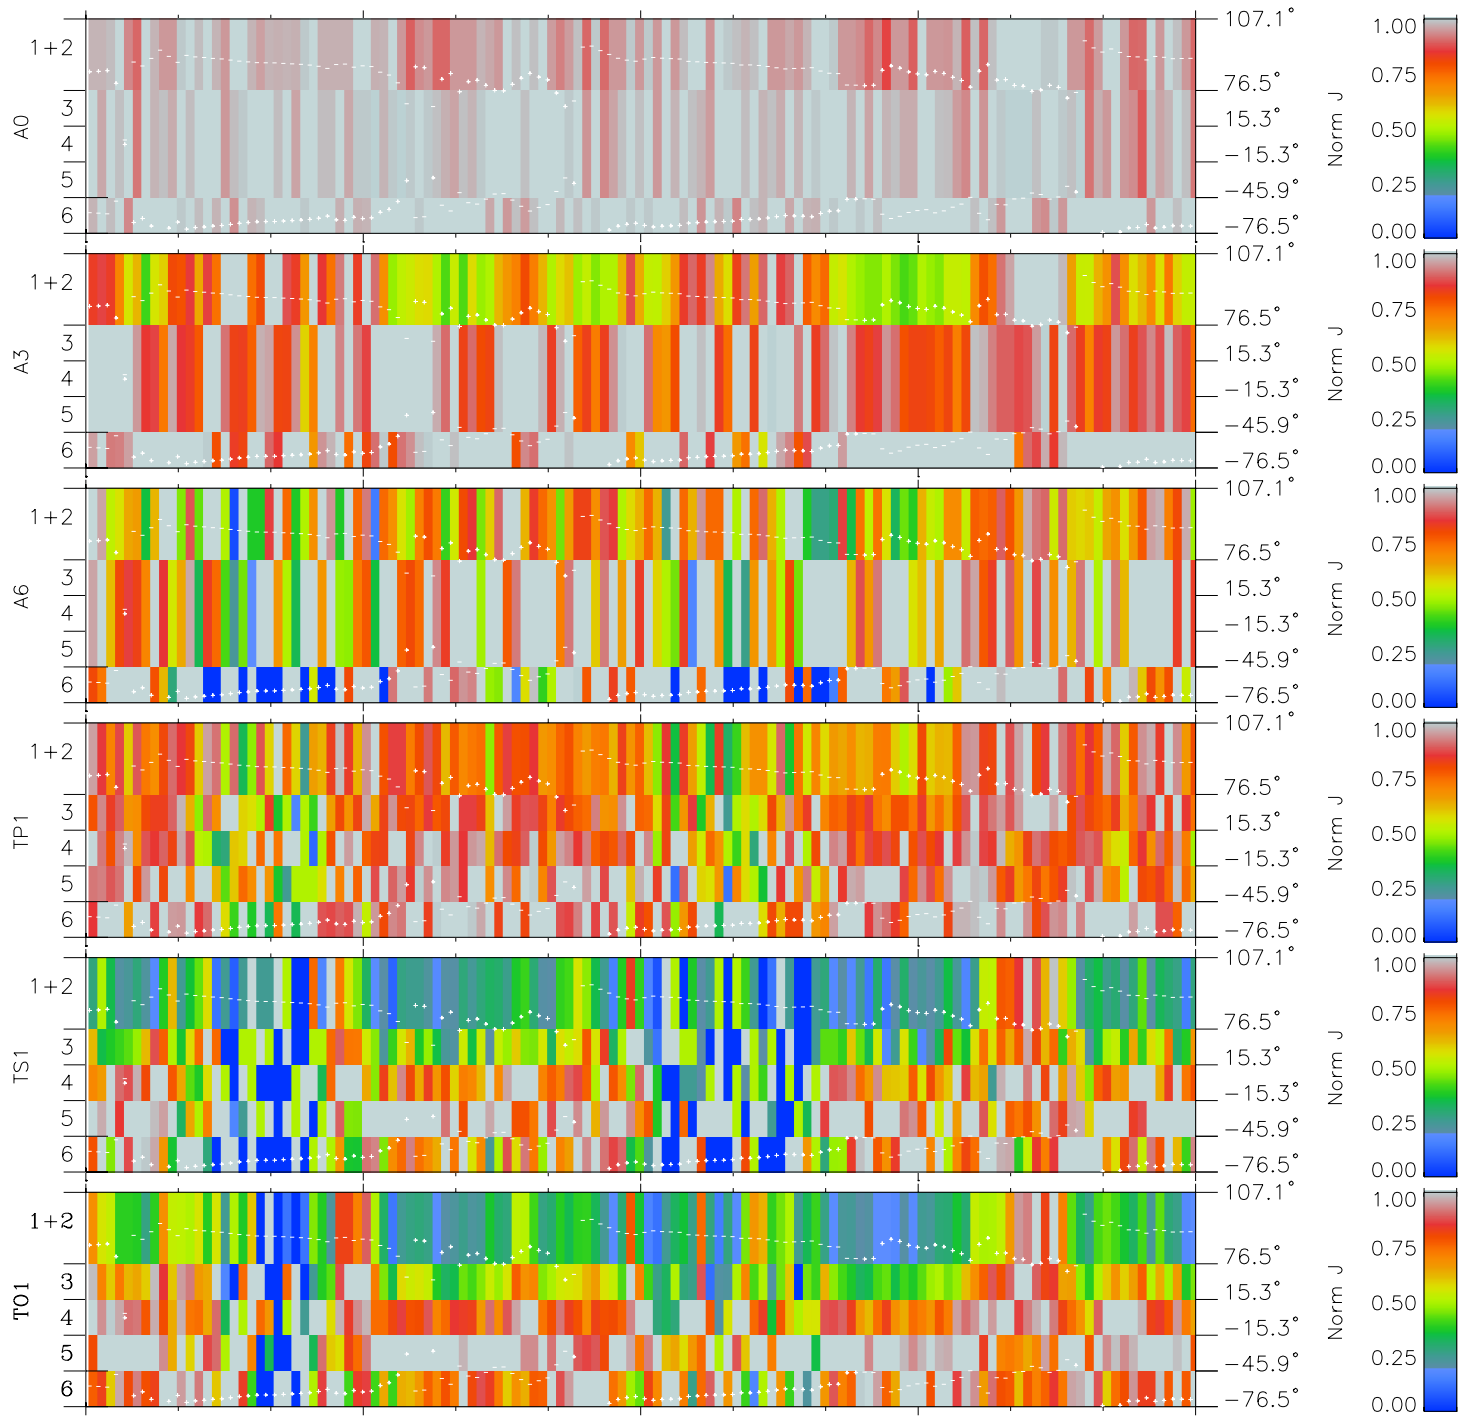

Galileo EPD Real Elevation Anisotropies 97137

Software Version: RTELEV_NORM V 1.20
 Data Production: 06-03-00
 Plot Production: Sat Sep 15 07:16:46 2001
 Color File: wondr3
 Geofactor File: 1.1

00:00:00 1997-137	137-06	137-12	137-18	00:00:00 1997-138	
+	+	+	+	+	
-67.72	-68.86	-69.96	-71.02	-72.06	X JSE(R _j)
4.54	3.87	3.20	2.52	1.85	Y JSE(R _j)
-1.19	-1.17	-1.15	-1.13	-1.11	Z JSE(R _j)

- ◇ = Jupiter look direction
- = Corotation look direction