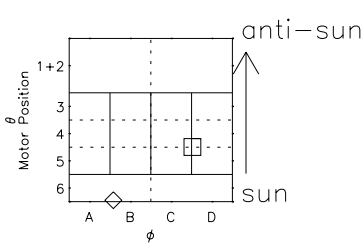

Galileo EPD Real Elevation Anisotropies 97137

Software Version: RTELEV_NORM V 1.20
 Data Production: 06-03-00
 Plot Production: Sat Sep 15 07:16:46 2001
 Color File: wondr3
 Geofactor File: 1.1

00:00:00 1997-137	137-06	137-12	137-18	00:00:00 1997-138	
+	+	+	+	+	
-67.72	-68.86	-69.96	-71.02	-72.06	X JSE(R _j)
4.54	3.87	3.20	2.52	1.85	Y JSE(R _j)
-1.19	-1.17	-1.15	-1.13	-1.11	Z JSE(R _j)

- ◇ = Jupiter look direction
- = Corotation look direction