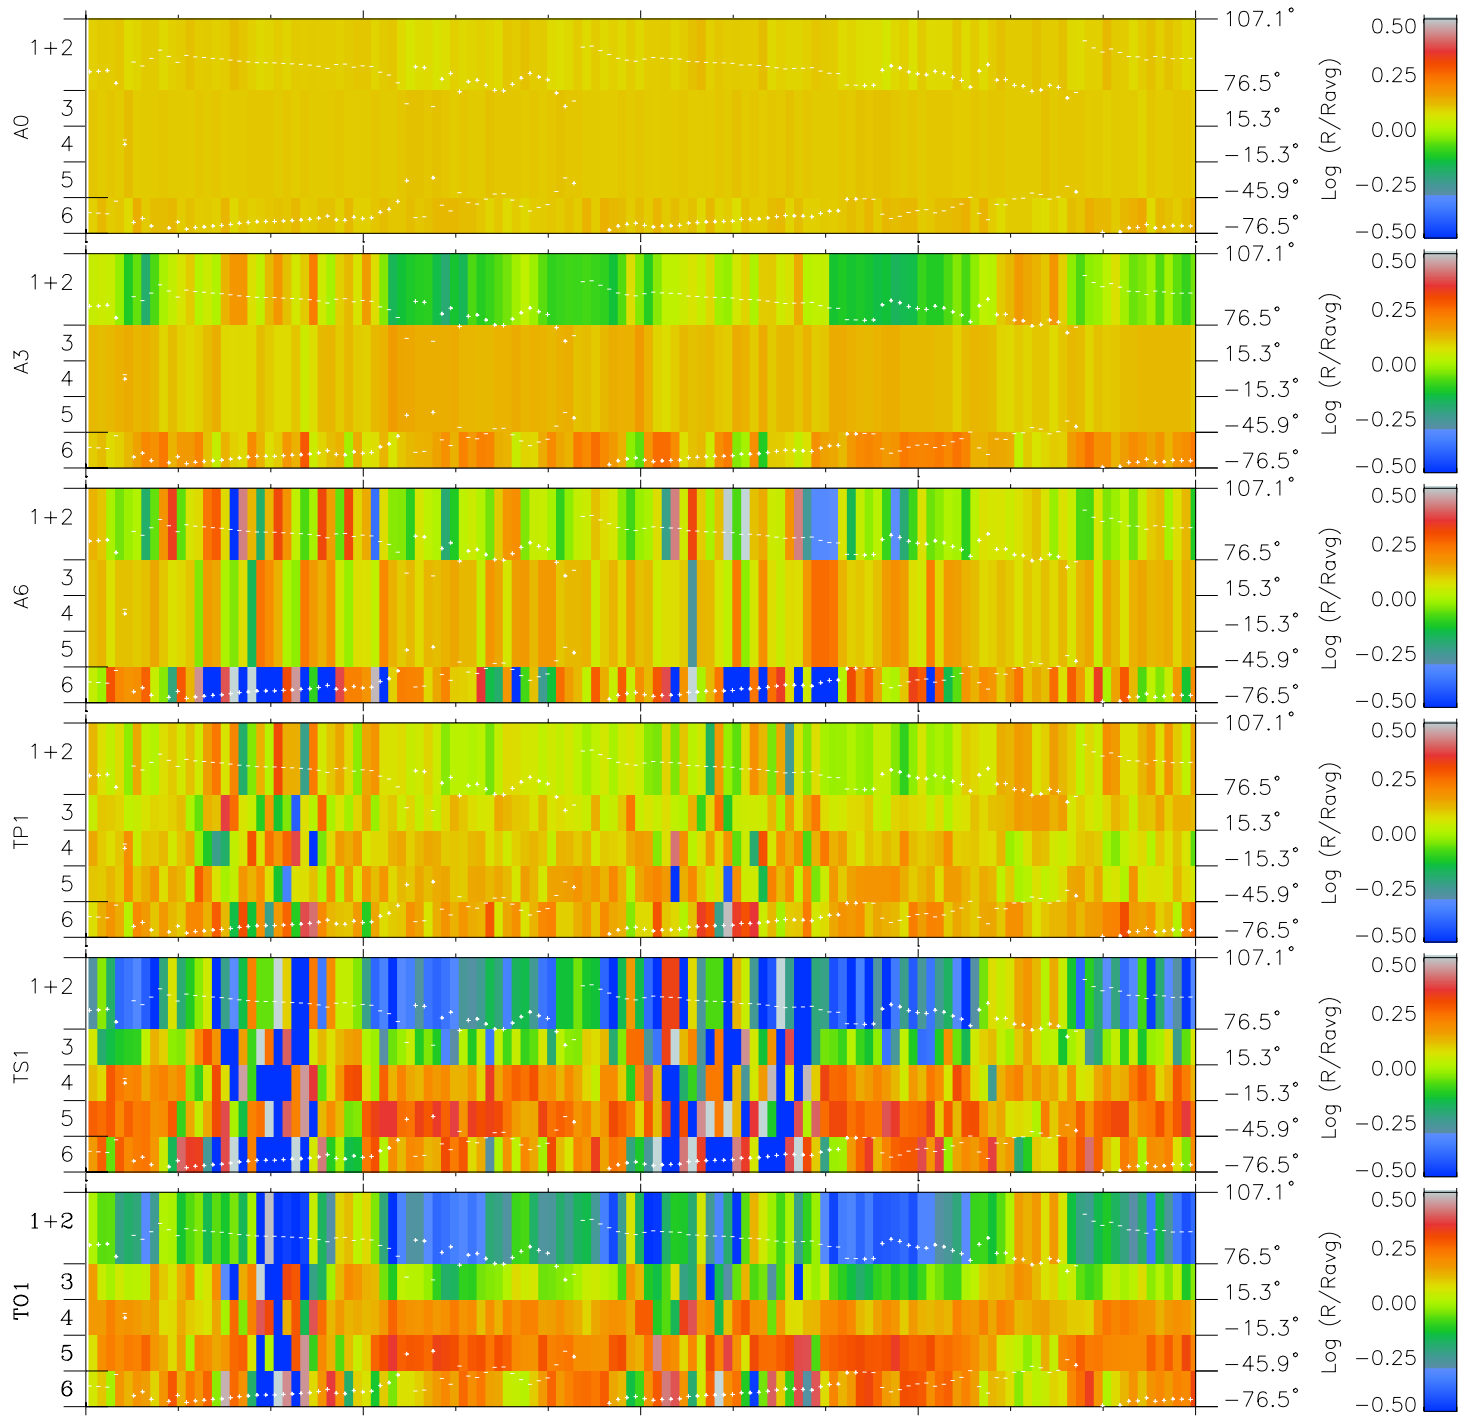

# Galileo EPD Real Elevation Anisotropies 97137

Software Version: RTELEV\_MEAN V 1.20  
 Data Production: 06-03-00  
 Plot Production: Sat Sep 15 07:16:21 2001  
 Color File: wondr3  
 Geofactor File: 1.1

00:00:00 1997-137	137-06	137-12	137-18	00:00:00 1997-138	
+	+	+	+	+	
-67.72	-68.86	-69.96	-71.02	-72.06	X JSE(R <sub>j</sub> )
4.54	3.87	3.20	2.52	1.85	Y JSE(R <sub>j</sub> )
-1.19	-1.17	-1.15	-1.13	-1.11	Z JSE(R <sub>j</sub> )

- ◇ = Jupiter look direction
- = Corotation look direction