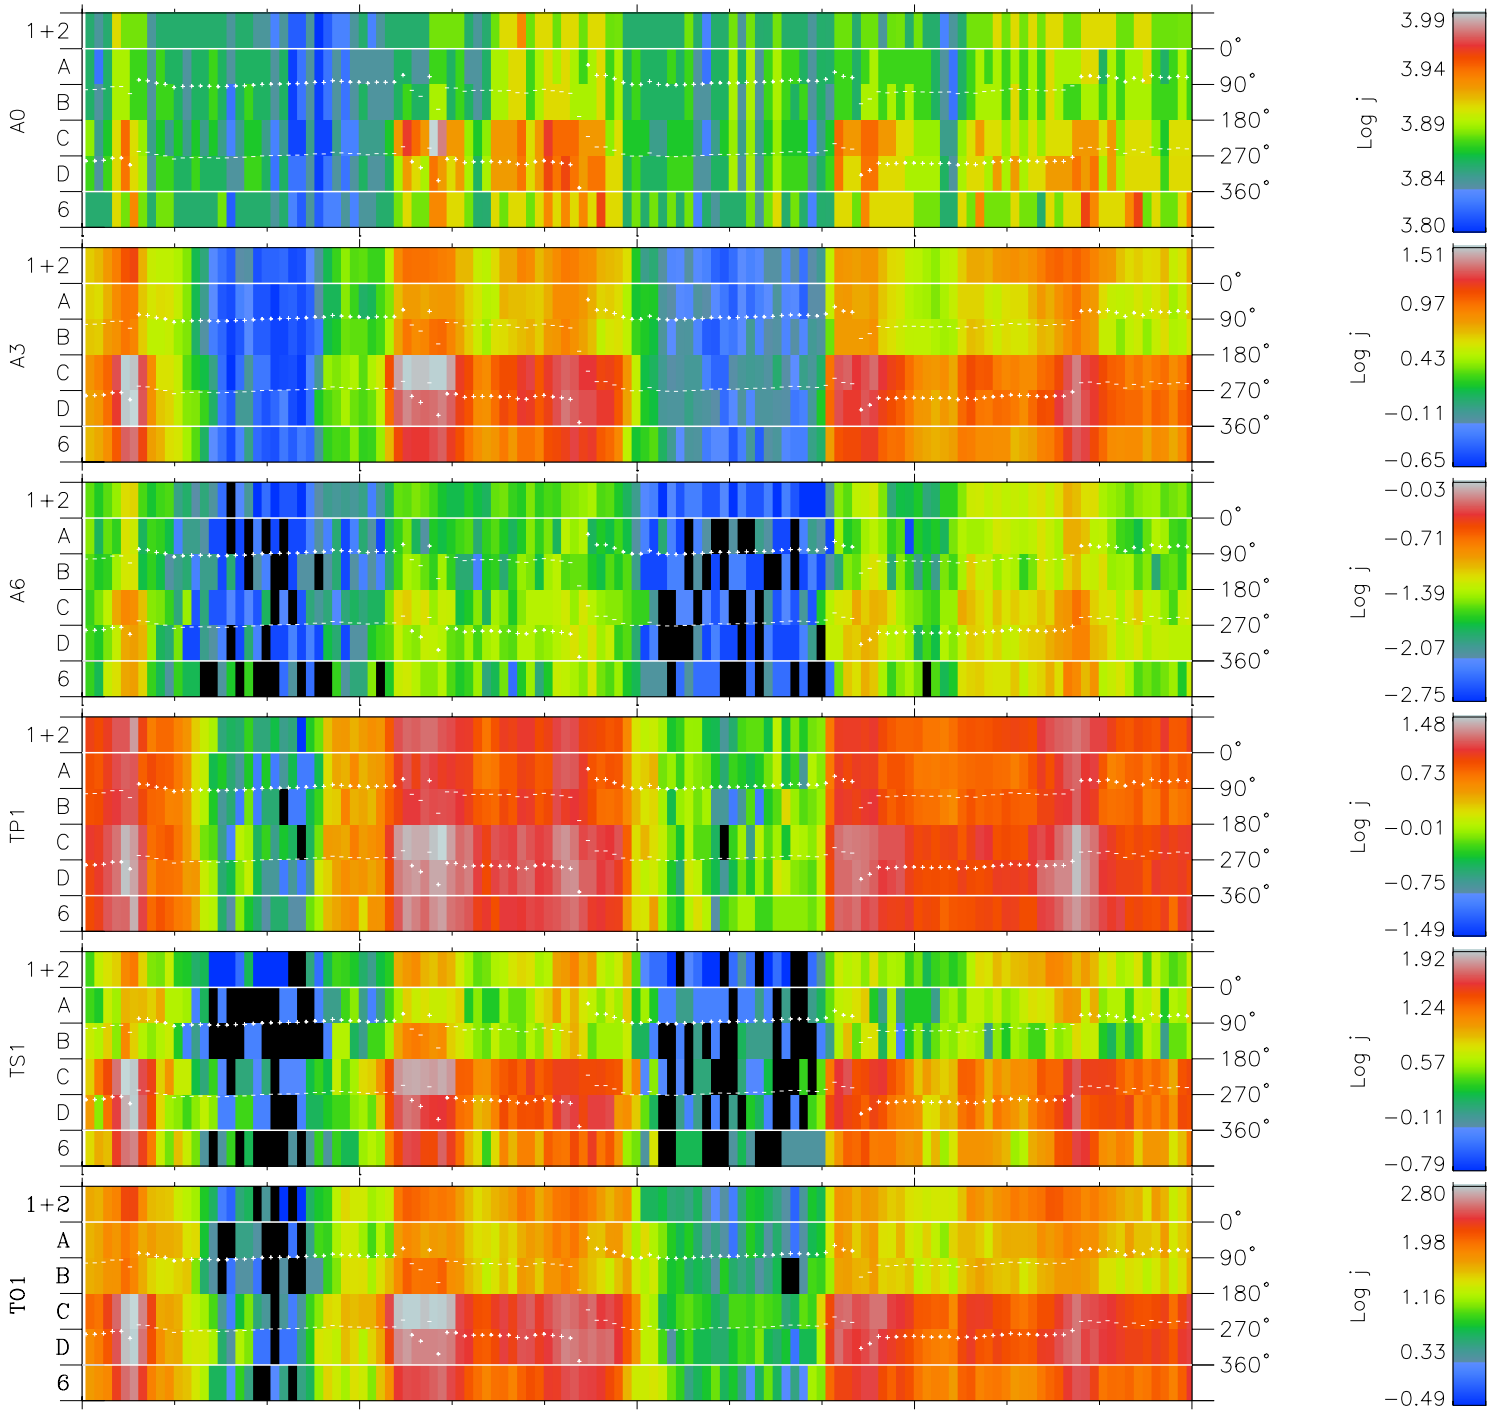

Galileo EPD Real Time Azimuth Anisotropies 97137

Software Version: RTAZIM_FLUX V 1.20
 Data Production: 06-03-00
 Plot Production: Sat Sep 15 07:17:10 2001
 Color File: wondr3
 Geofactor File: 1.1

00:00:00 1997-137	137-06	137-12	137-18	00:00:00 1997-138	
+	+	+	+	+	X JSE(R _j)
-67.72	-68.86	-69.96	-71.02	-72.06	Y JSE(R _j)
4.54	3.87	3.20	2.52	1.85	Z JSE(R _j)
-1.19	-1.17	-1.15	-1.13	-1.11	

- ◇ = Jupiter look direction
- = Corotation look direction