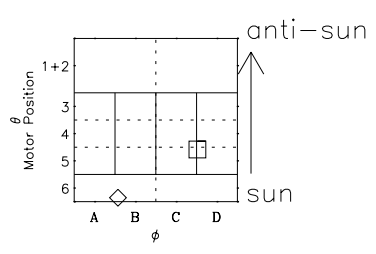

# Galileo EPD Real Time Omni Spectrum 97136

Software Version: RTSPEC\_OMNI V 1.20  
 Data Production: 06-03-00  
 Plot Production: Sat Sep 15 07:07:19 2001  
 Color File: wondr3  
 Geofactor File: 1.1

◇ = Jupiter look direction  
 □ = Corotation look direction