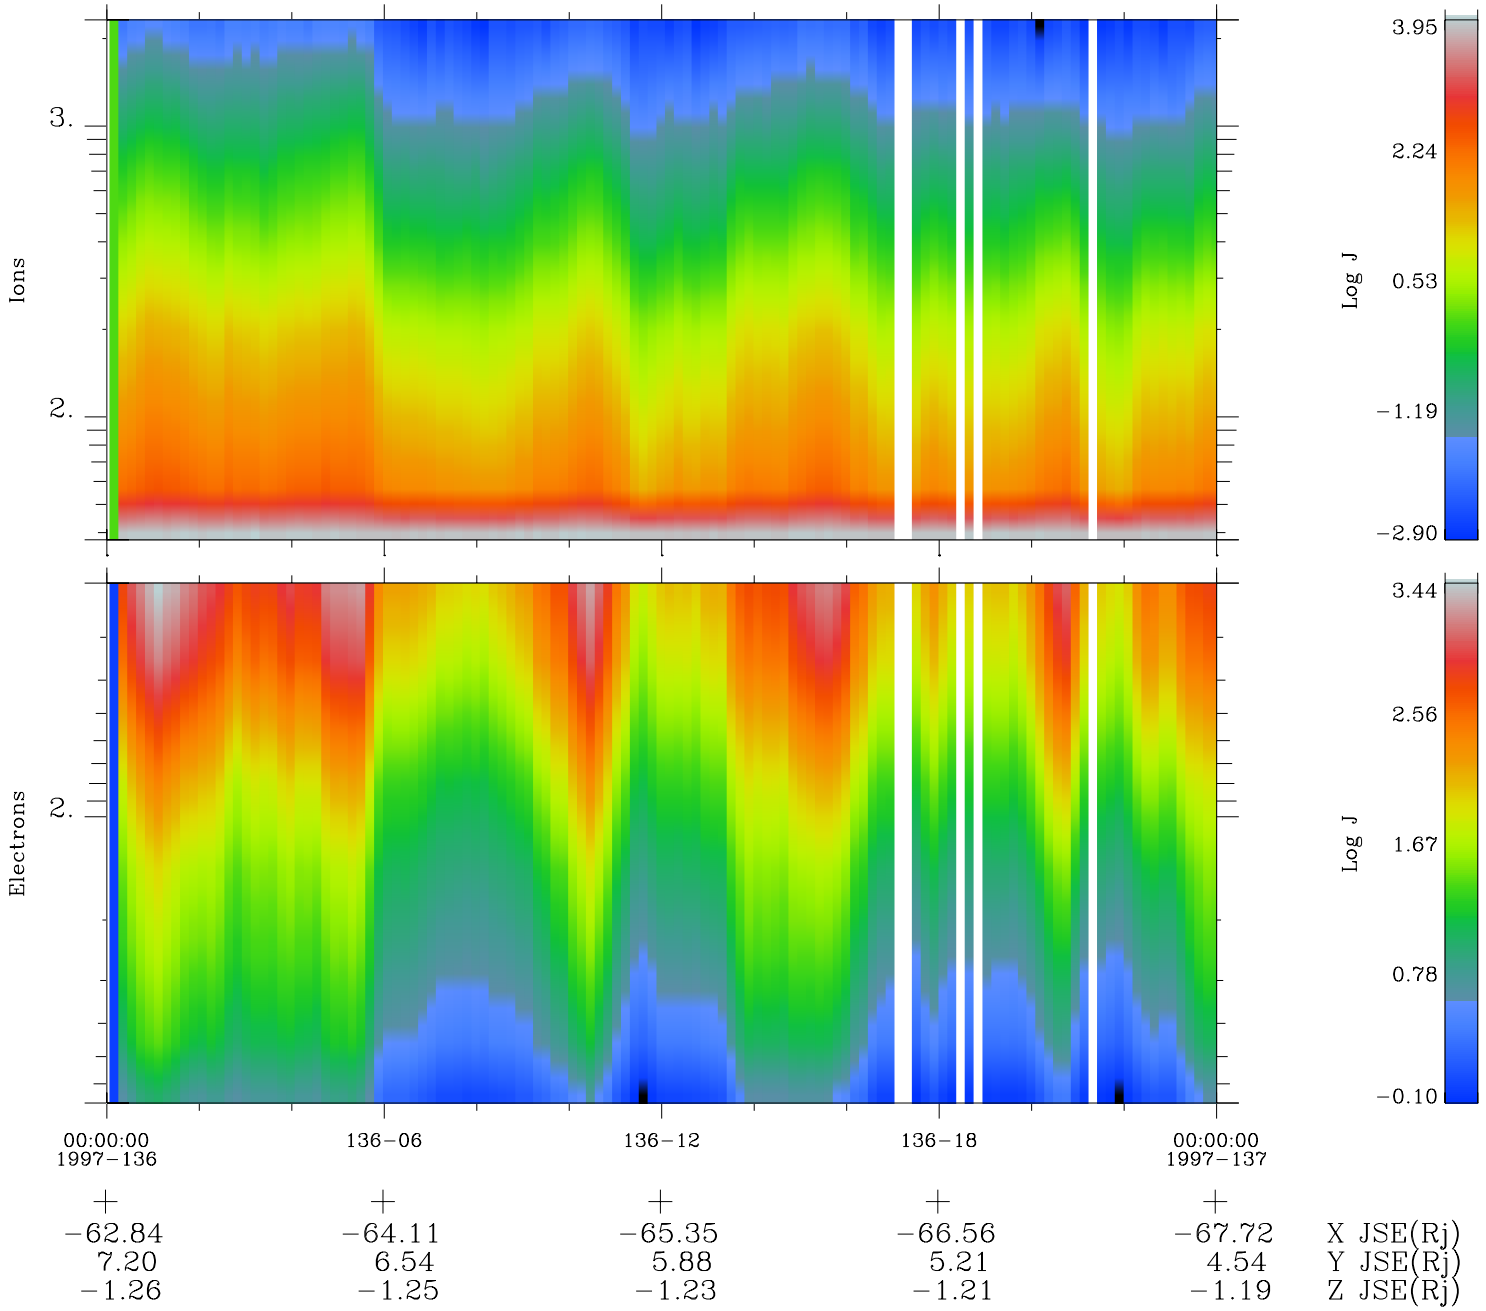

# Galileo EPD Real Time Omni Spectrum 97136

Software Version: RTSPEC\_OMNI V 1.20  
 Data Production: 06-03-00  
 Plot Production: Sat Sep 15 07:07:19 2001  
 Color File: wondr3  
 Geofactor File: 1.1

◇ = Jupiter look direction  
 □ = Corotation look direction