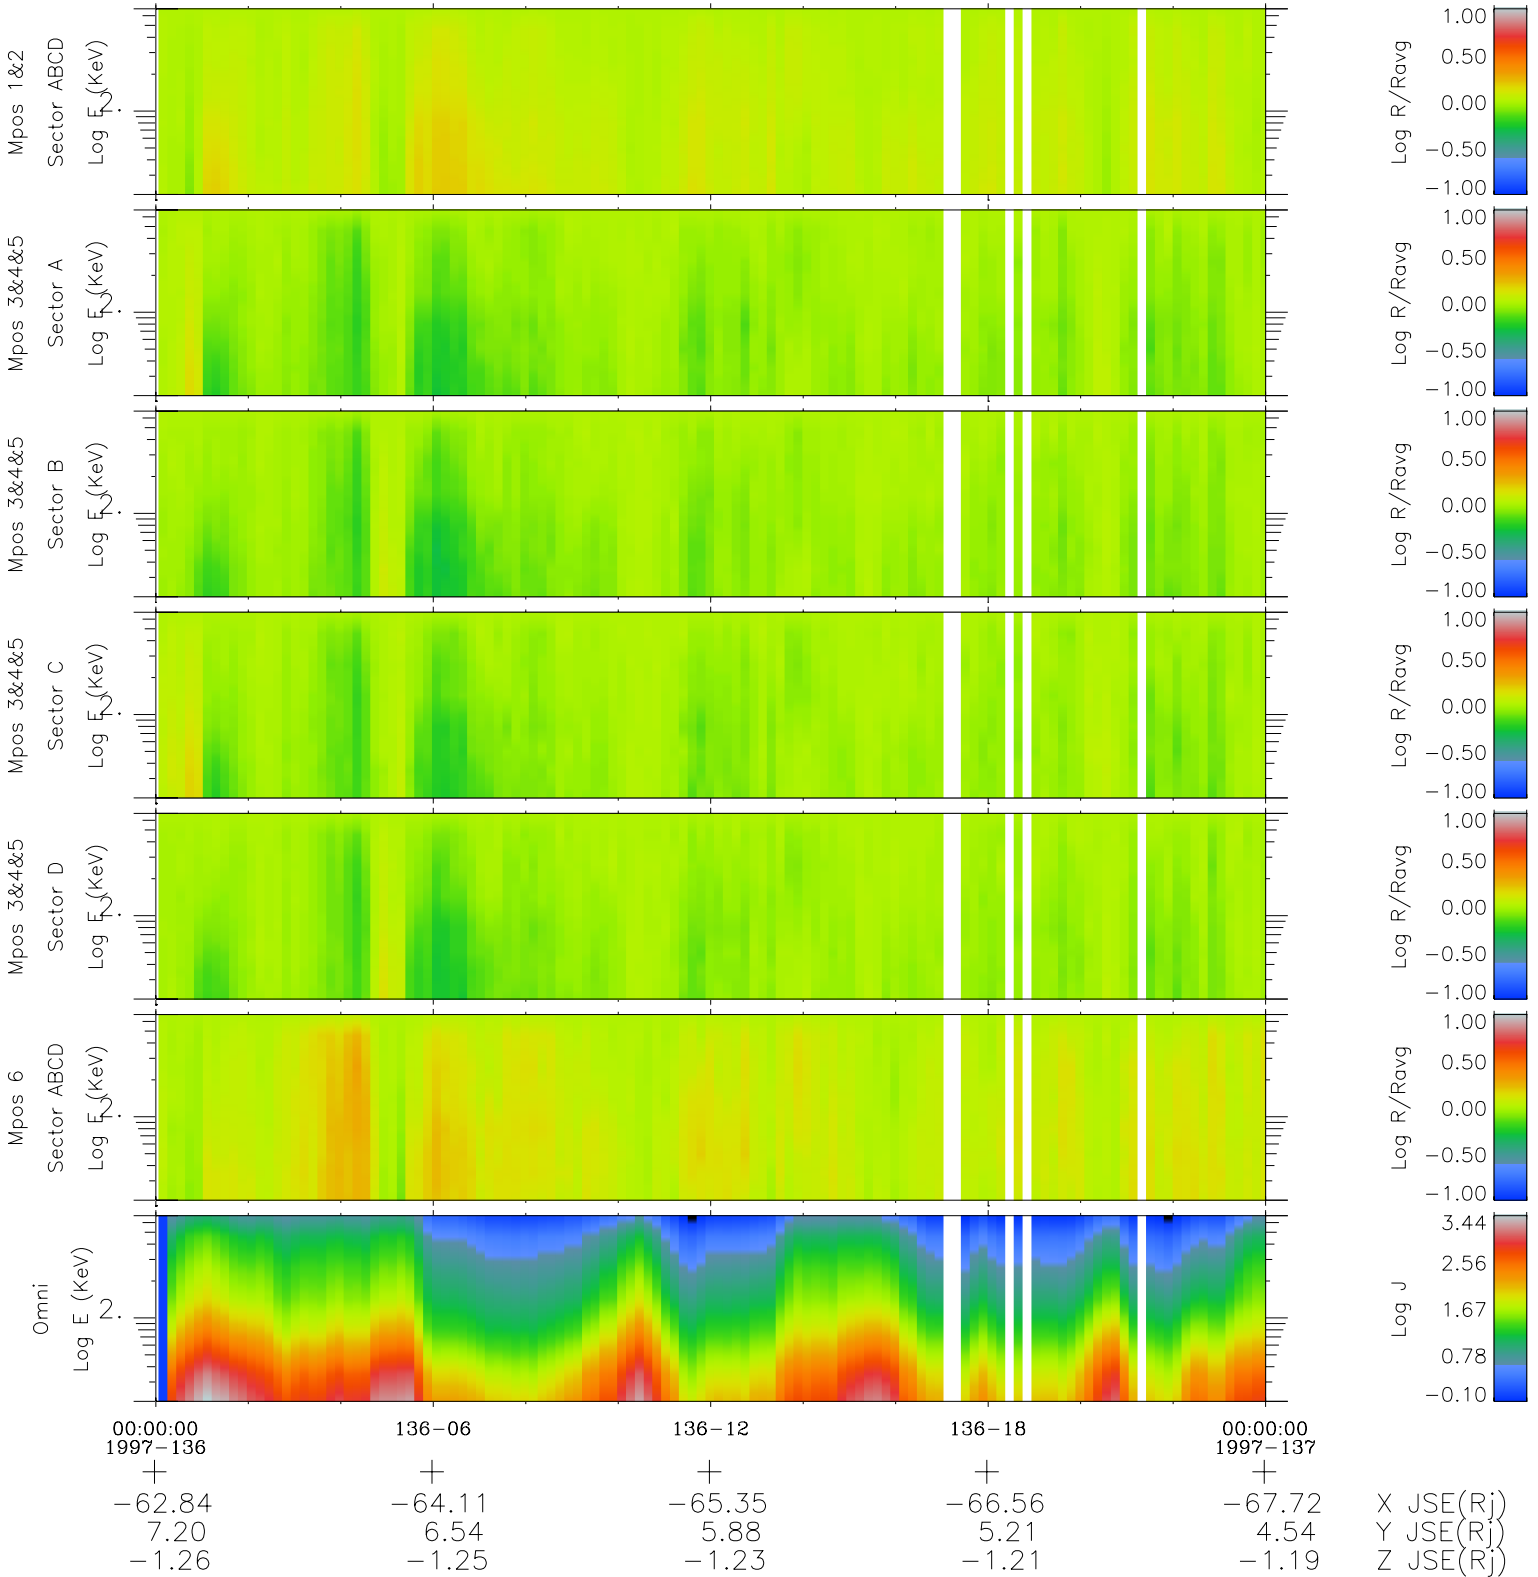

# Galileo EPD Real Time R6 Electrons Spectra 97136

Software Version: RTSPEC\_R6 V 1.20  
 Data Production: 06-03-00  
 Plot Production: Sat Sep 15 07:07:13 2001  
 Color File: wondr3  
 Geofactor File: 1.1

- ◇ = Jupiter look direction
- = Corotation look direction