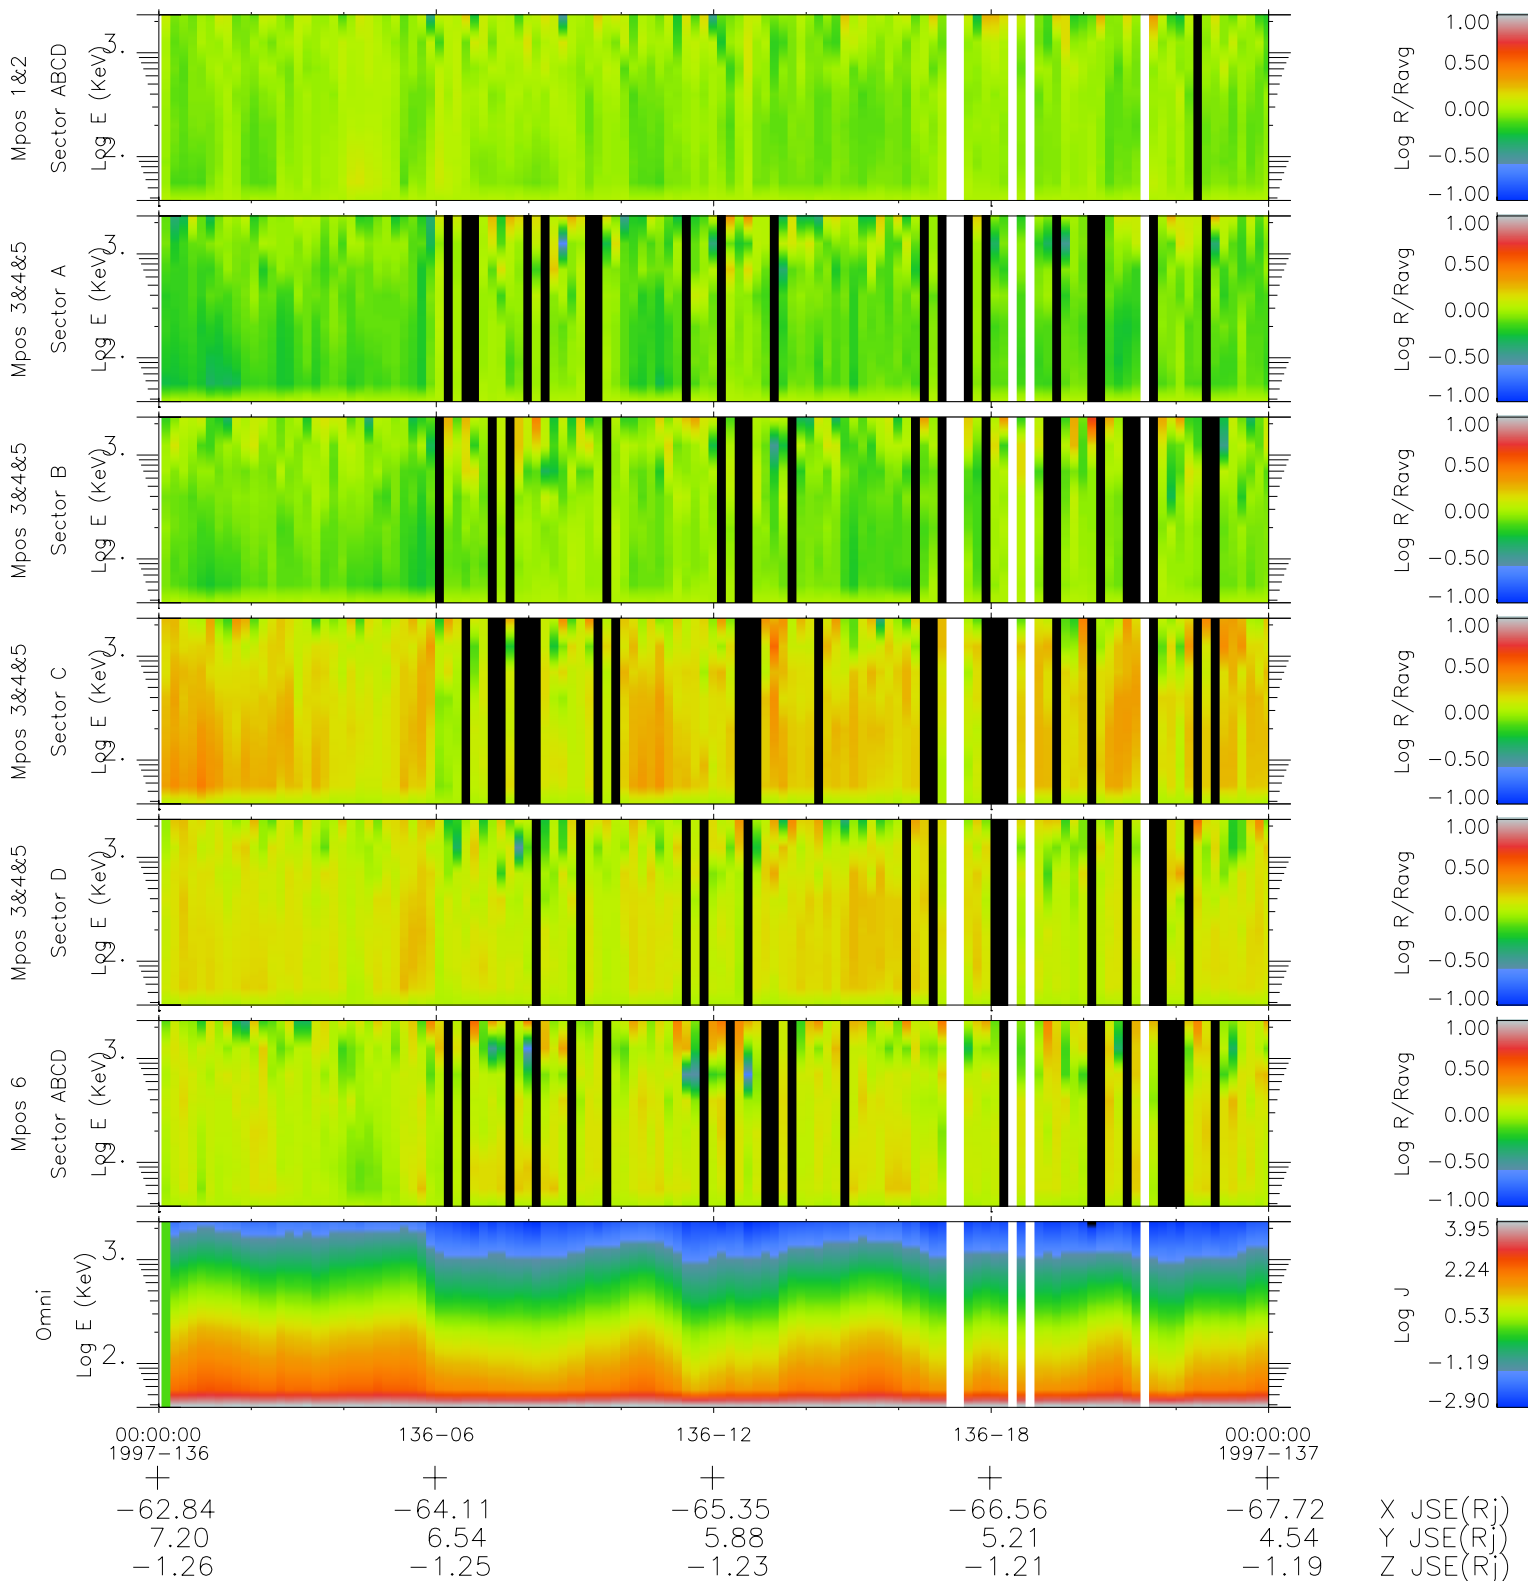

Galileo EPD Real Time R6 Ions Spectra 97136

Software Version: RTSPEC_R6 V 1.20
 Data Production: 06-03-00
 Plot Production: Sat Sep 15 07:07:05 2001
 Color File: wondr3
 Geofactor File: 1.1

- ◇ = Jupiter look direction
- = Corotation look direction