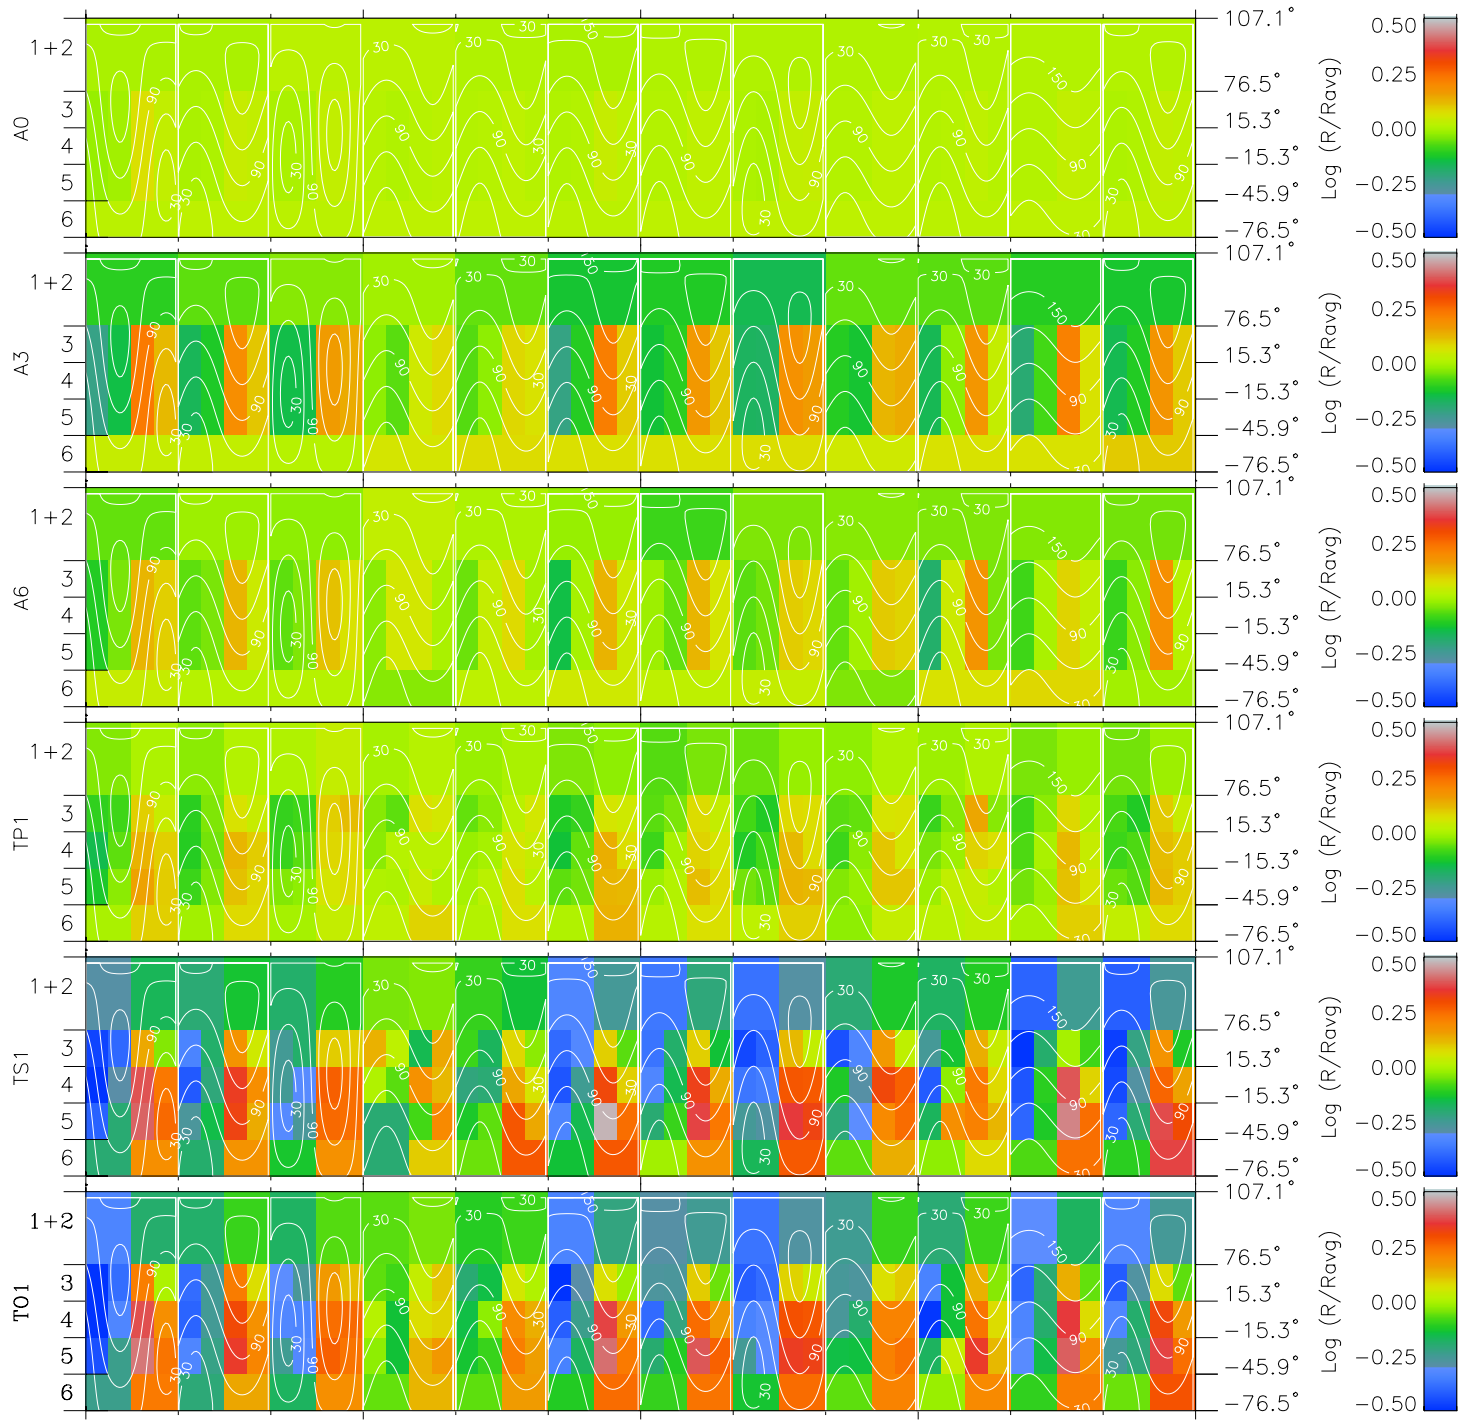

# Galileo EPD Real Time All-Sky Anisotropies 97136

Software Version: RTSKY\_MEAN V 1.20  
 Data Production: 06-03-00  
 Plot Production: Sat Sep 15 07:07:27 2001  
 Color File: wondr3  
 Geofactor File: 1.1

00:00:00 1997-136	136-06	136-12	136-18	00:00:00 1997-137	
+	+	+	+	+	
-62.84	-64.11	-65.35	-66.56	-67.72	X JSE(R <sub>j</sub> )
7.20	6.54	5.88	5.21	4.54	Y JSE(R <sub>j</sub> )
-1.26	-1.25	-1.23	-1.21	-1.19	Z JSE(R <sub>j</sub> )

- ◇ = Jupiter look direction
- = Corotation look direction