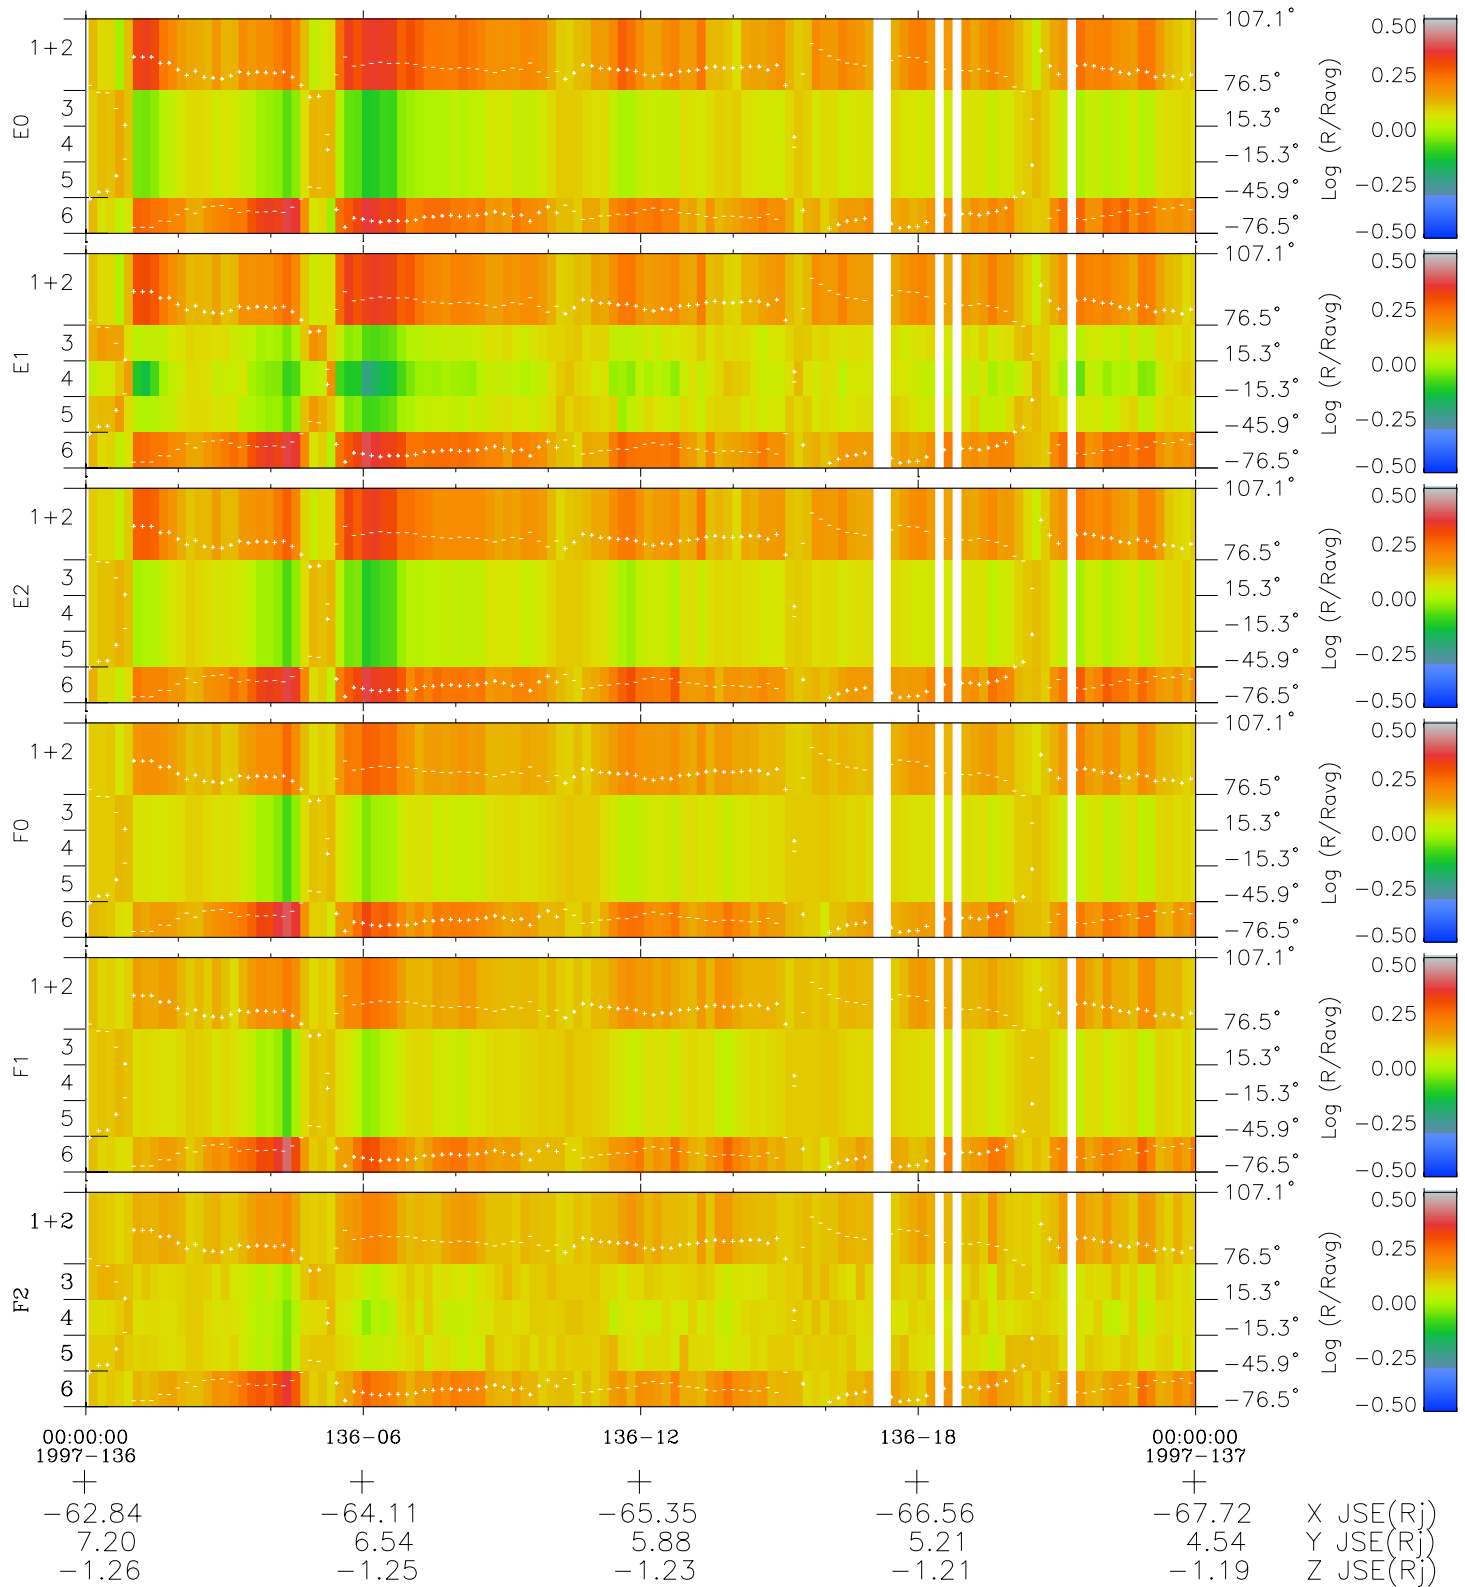

# Galileo EPD Real Elevation Anisotropies 97136

Software Version: RTELEV\_MEAN V 1.20  
 Data Production: 06-03-00  
 Plot Production: Sat Sep 15 07:08:16 2001  
 Color File: wondr3  
 Geofactor File: 1.1

- ◇ = Jupiter look direction
- = Corotation look direction