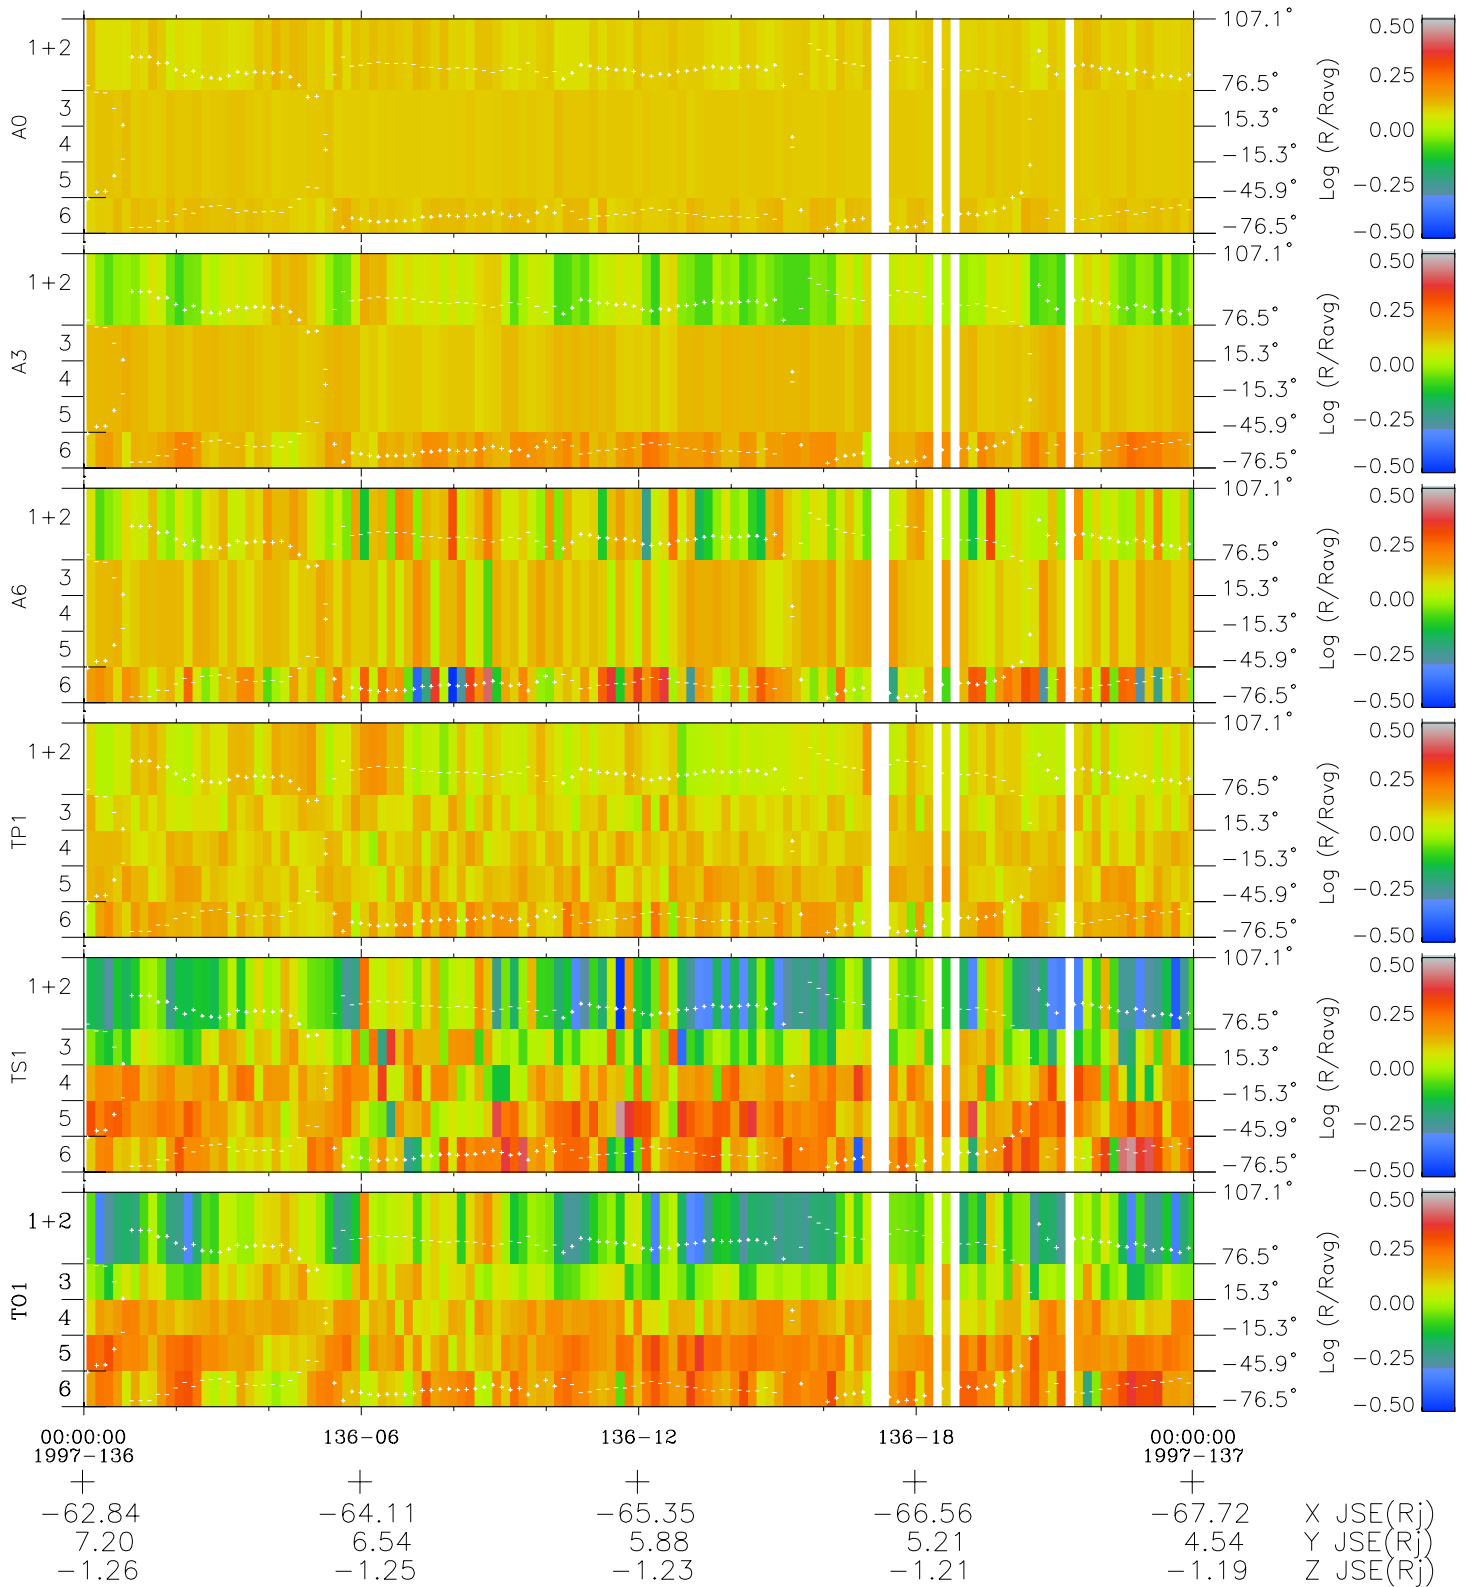

Galileo EPD Real Elevation Anisotropies 97136

Software Version: RTELEV_MEAN V 1.20
Data Production: 06-03-00
Plot Production: Sat Sep 15 07:08:10 2001
Color File: wondr3
Geofactor File: 1.1

- ◇ = Jupiter look direction
- = Corotation look direction