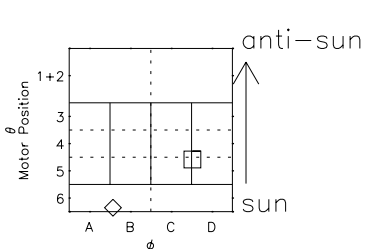

Galileo EPD Real Elevation Anisotropies 97136

Software Version: RTELEV_MEAN V 1.20
Data Production: 06-03-00
Plot Production: Sat Sep 15 07:08:10 2001
Color File: wondr3
Geofactor File: 1.1

- ◇ = Jupiter look direction
- = Corotation look direction