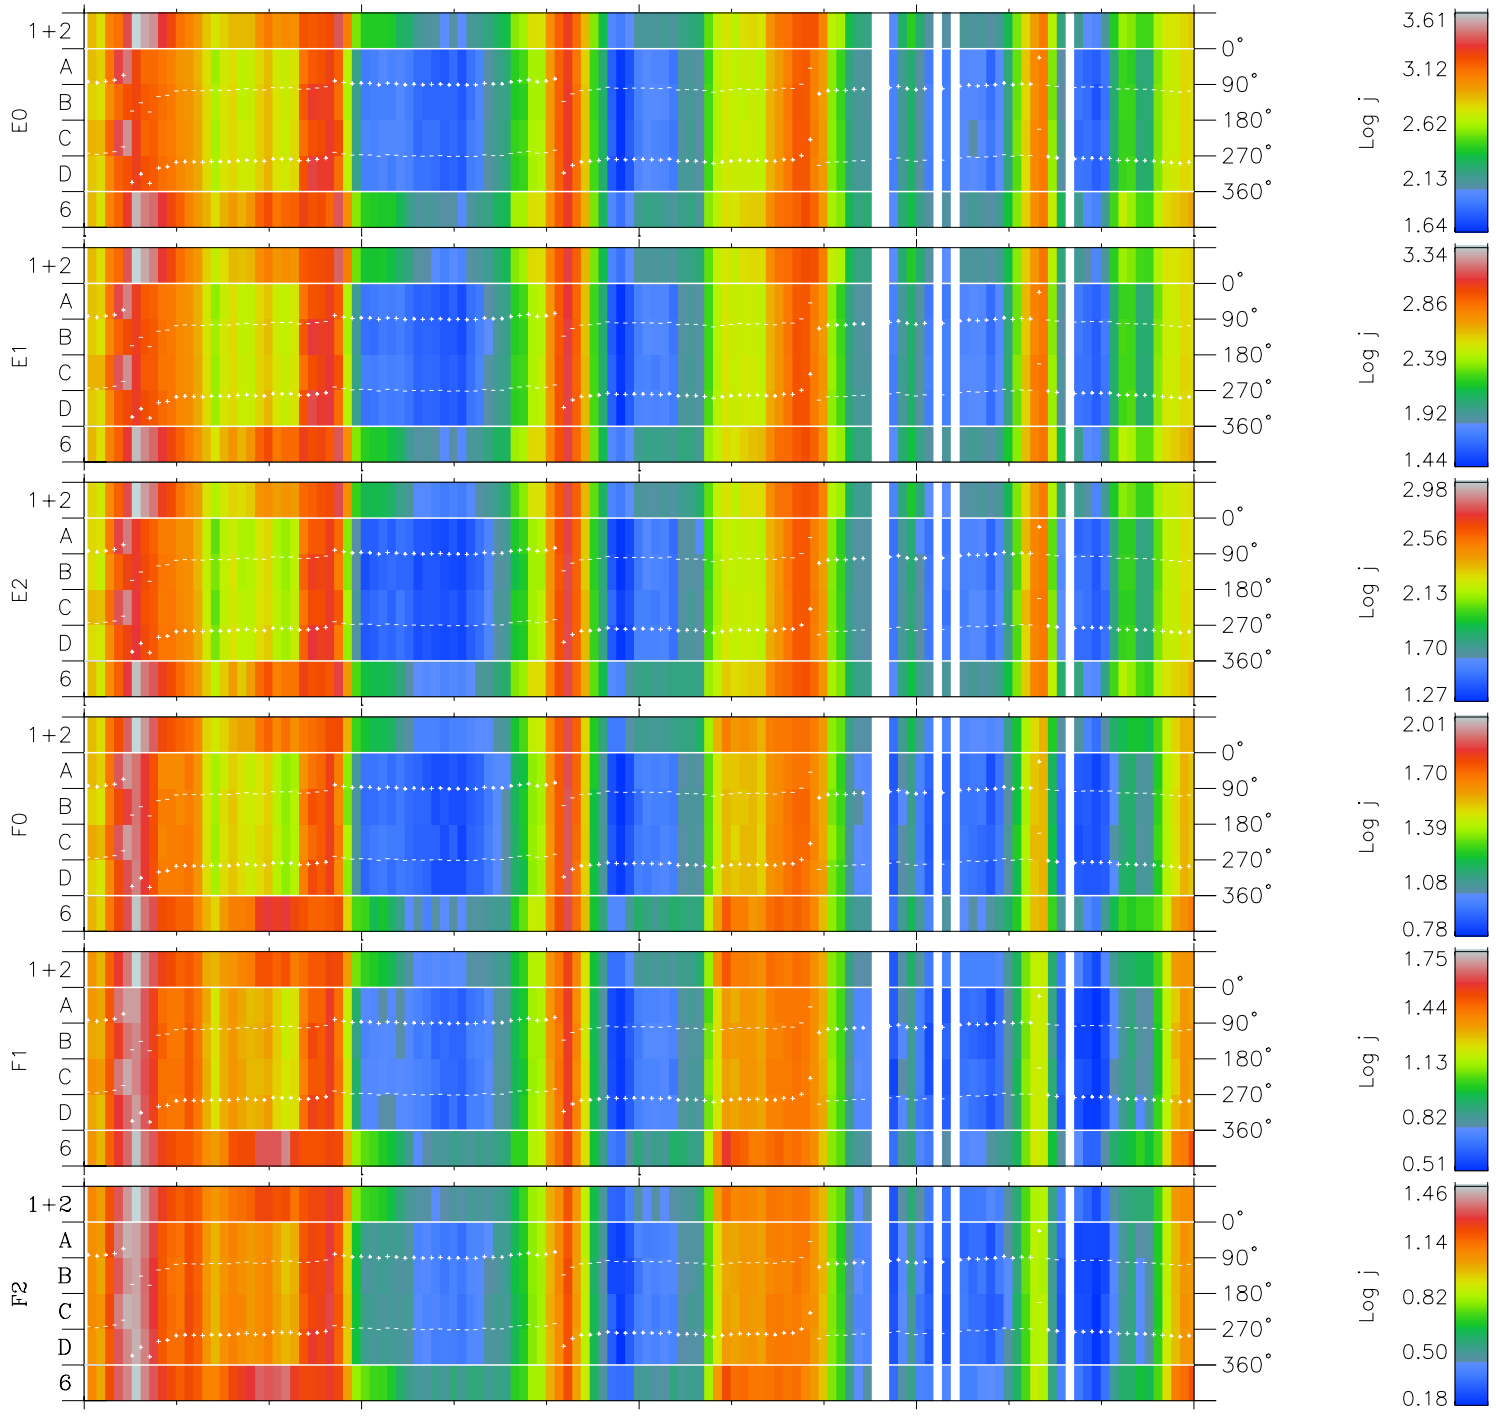

Galileo EPD Real Time Azimuth Anisotropies 97136

Software Version: RTAZIM_FLUX V 1.20
Data Production: 06-03-00
Plot Production: Sat Sep 15 07:09:04 2001
Color File: wondr3
Geofactor File: 1.1

00:00:00 1997-136	136-06	136-12	136-18	00:00:00 1997-137	
+	+	+	+	+	
-62.84	-64.11	-65.35	-66.56	-67.72	X JSE(R _j)
7.20	6.54	5.88	5.21	4.54	Y JSE(R _j)
-1.26	-1.25	-1.23	-1.21	-1.19	Z JSE(R _j)

◇ = Jupiter look direction
□ = Corotation look direction