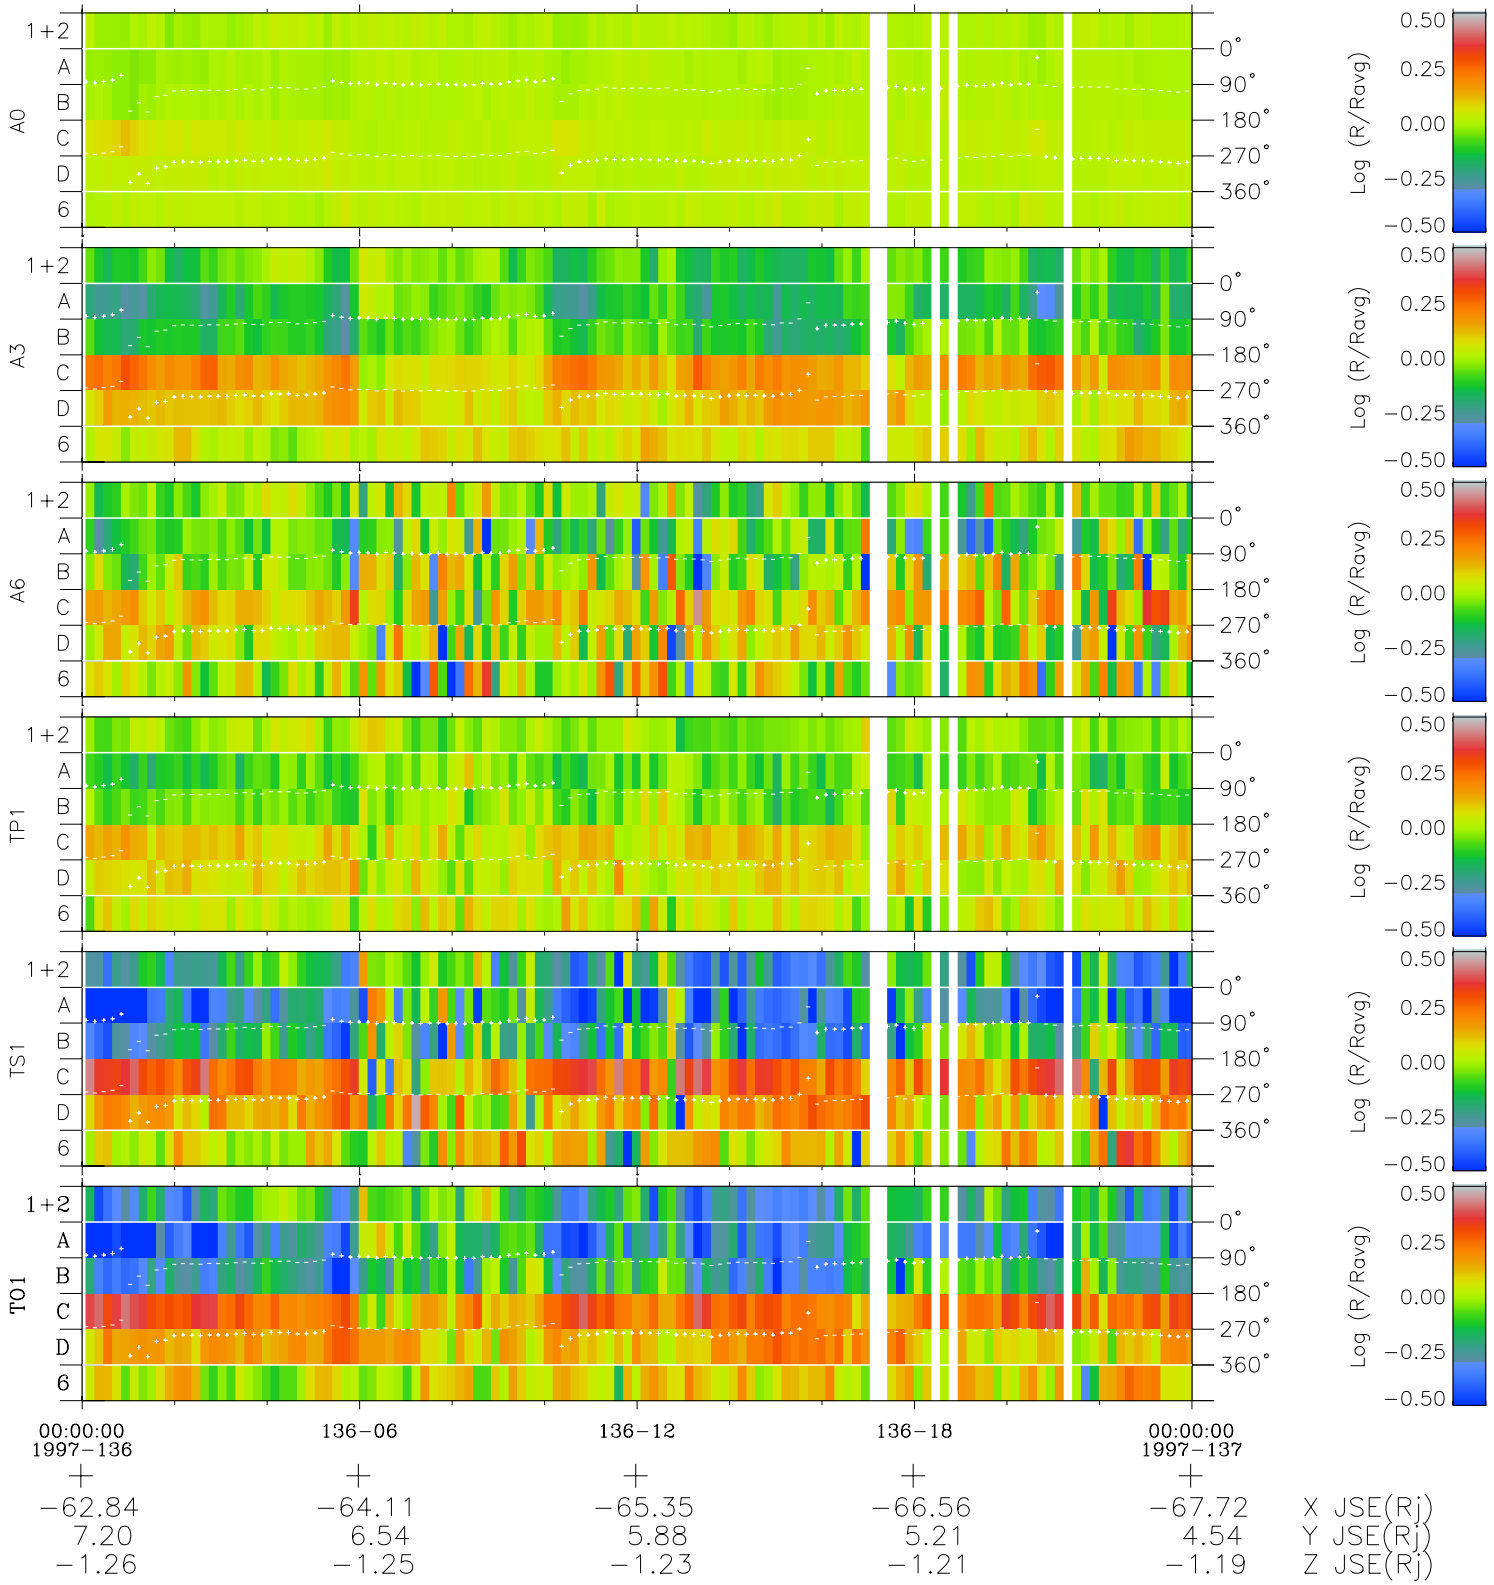

# Galileo EPD Real Time Azimuth Anisotropies 97136

Software Version: RTAZIM\_MEAN V 1.20  
 Data Production: 06-03-00  
 Plot Production: Sat Sep 15 07:08:47 2001  
 Color File: wondr3  
 Geofactor File: 1.1

◇ = Jupiter look direction  
 □ = Corotation look direction